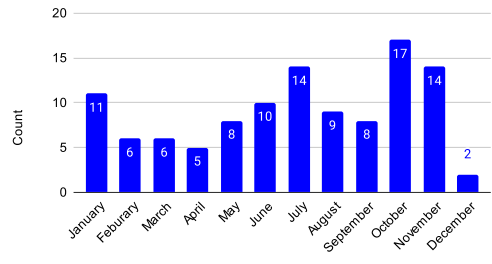

Tag Distribution by Month