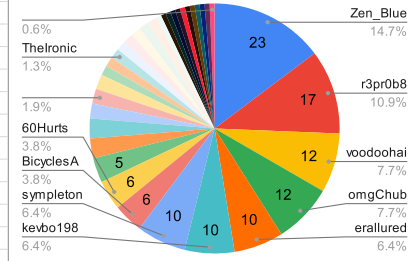

Tag Distribution by User