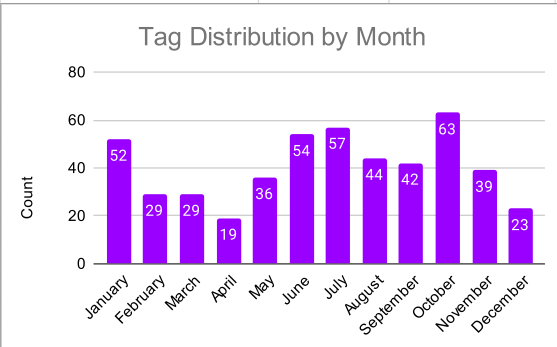

User	Score (# of tags found)	Notes			
r3pr0b8	51		Fastest Tag Time:	49 min 07 sec	Tag 430
Zen_Blue_Habanero	50		Longest Tag Time:	577h 05m 32s	Tag 471
Voodoohairdo	49		Average Tag Time:	2.56 days	
sympleton	38		# of users:	89	
curlyhairasian	35		Age of Reddit Toronto Bike Tag:	3 year(s), 5 month(s), & 27 day(s)	
kevbo1983	25		Last Updated:	22d 17h 15m	10/27/2024 15:17:00
omgChubbs	18				
sudzzuds	12		<a href="#">Link to Facebook Toronto Bike Tag</a>		
PureChaos23	12		<a href="#">Link to the Map + Boundaries</a>		SPECIAL THANKS
erallured	11		<a href="#">Link to the Spreadsheet</a>		r3pr0b8 for looking for borks
flimbs	9		<a href="#">Link to the Rules</a>		Recyart for Coding
sitdownrando-r	9				
Christian1m	8				
shikotee	7				
reversethrust	6				
Recyart	6				
BicyclesAndBurgers	6	Former: SingleSpeedBikeGuy			
60Hurts	6				
turxck	6				
heywhatsgoingon2	5				
kardigankid	5				
Dchan3	5				
odddharmonix	4				
Funky247	4				
memorylane	4				
nevaaeh_	4				
Chezebugr	3				
Timeless-Arrow	3				
bi-nerds	3				
Yangx2	3				
ThinksSpacelsCool	3				
crimsonstn	3				
SomewhatNPCComplete	3				
TheGoldenJ	3				
toasterstrudel2	2				
canbac	2				
BeersBikesBirds	2				
eatCasserole	2				
sim006	2				
TheIronicUserName	2				
gretsch5422	2				
VernonFlorida	2				
Natural_Turn9915	2				
benrules2	2				
ICanGetLoudTooWTF	2				
mMaple_syrup	2				
sun_monkey	2				
hagar_the_whorable	1				
BlackSecurity	1				
ScarboroughCX	1				
impish19	1				
Rezrov	1				
kmosdell	1				
2020hondacivic	1				
the_nuche	1				
RedditorforMordor	1				
Omniforous	1				
badsoup	1				
jungleboydotca	1				
robertherrer	1				
user2301	1				
Oldstoneface	1				
velorumpshaker	1				
projectPurpleTwo	1				
jusaxeme	1				
PacoPedals	1				