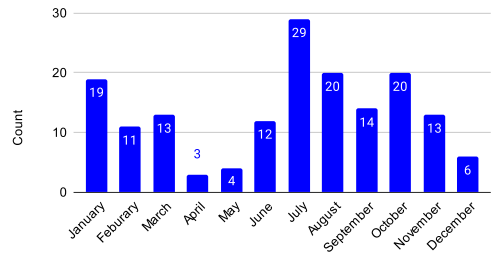

Tag Distribution by Month