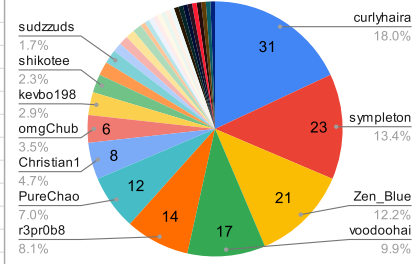

Tag Distribution by User