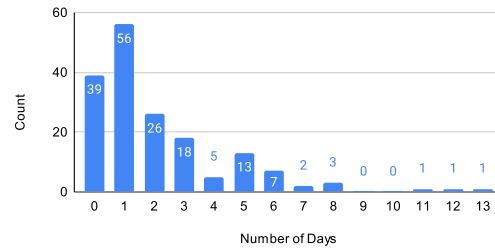

Average Tag Time:	2.12 days
Median Tag Time:	1.17 days
Number of Taggers:	33
Number of Tags:	172 #(275 - 446)

User	# of Tags
curlyhairasian	31
sympleton	23
Zen_Blue_Habanero	21
voodoohairdo	17
r3pr0b8	14
PureChaos23	12
Christian1m	8
omgChubbs	6
kevbo1983	5
shikotee	4
sitdownrando-r	3
sudzzuds	3
mMaple_syrup	2
sun_monkey	2
reversethrust	2
nevaahh_	2
Dchan3	1
woodzy_mtb	1
gryllus_eugryllus	1
IKMIN_	1
colin0910	1
Naoki38	1
GeneralSuicidal	1
smartygirl	1
erallured	1
kardigankid	1
crimsonstn	1
nutstothat	1
TheGoldenJ	1
danieltakesphotos	1
Chezebugr	1
Striking_Mine5907	1
Imactuallyinsane	1

Tag Time Distribution (in rounded days)