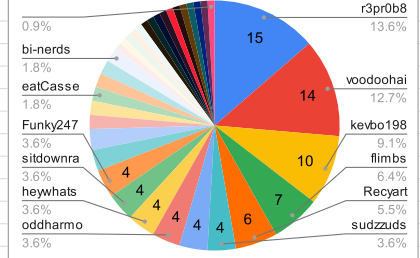

Tag Distribution by User