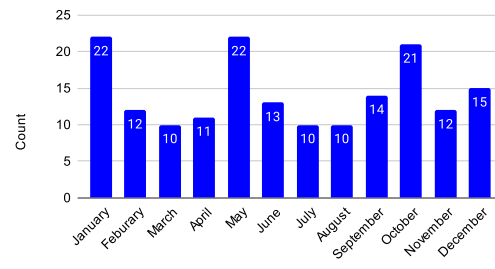

Tag Time Distribution (in rounded days)

Tag Distribution by User

Tag Distribution by Month

Average Tag Time:	2.21 days
Median Tag Time:	0.82 days
Number of Taggers:	43
Number of Tags:	164 #(111 - 274)

User	# of Tags
Zen_Blue_Habanero	23
r3pr0b8	17
voodoohairdo	12
omgChubbs	12
erallured	10
kevbo1983	10
sympleton	10
BicyclesAndBurgers	6
60Hurts	6
sudzzuds	5
memorylane	4
Dchan3	4
ThinksSpacetsCool	3
SomewhatNPCComplete	3
shikotee	3
flimbs	2
sitdownrando-r	2
TheIronicUserName	2
Yangx2	2
VernonFlorida	2
Natural_Turn9915	2
benrules2	2
ICanGetLoudTooWTF	2
Oldstoneface	1
velorumpshaker	1
projectPurpleTwo	1
jusaxeme	1
PacoPedals	1
heywhatsgoingon2	1
gretsch5422	1
toasterstrudel2	1
crimsonstn	1
sans_pantalon	1
kardigankid	1
bi-nerds	1
Marcooooo	1
Electrical_Rain_901	1
edtufic	1
Jacko468	1
smiffster	1
throwawaymoldyfish	1
401policepatrol	1
semihumanoid666	1

Tag Time Distribution (in rounded days)

Tag Distribution by User

Tag Distribution by Month

Average Tag Time:	2.12 days
Median Tag Time:	1.17 days
Number of Taggers:	33
Number of Tags:	172 #(275 - 446)

User	# of Tags
curlyhairasian	31
sympleton	23
Zen_Blue_Habanero	21
voodoohairdo	17
r3pr0b8	14
PureChaos23	12
Christian1m	8
omgChubbs	6
kevbo1983	5
shikotee	4
sitdownrando-r	3
sudzzuds	3
mMaple_syrup	2
sun_monkey	2
reversethrust	2
nevaahh_	2
Dchan3	1
woodzy_mtb	1
gryllus_eugryllus	1
IKMIN_	1
colin0910	1
Naoki38	1
GeneralSuicidal	1
smartygirl	1
erallured	1
kardigankid	1
crimsonstn	1
nutstothat	1
TheGoldenJ	1
danieltakesphotos	1
Chezebugr	1
Striking_Mine5907	1
Imactuallyinsane	1

Tag Time Distribution (in rounded days)

Tag Distribution by User

Tag Distribution by Month

[1] Automated via Found By.

[2] All the automation runs from the date filling.

[3] Picture is slightly different spot, but is accepted by OP.