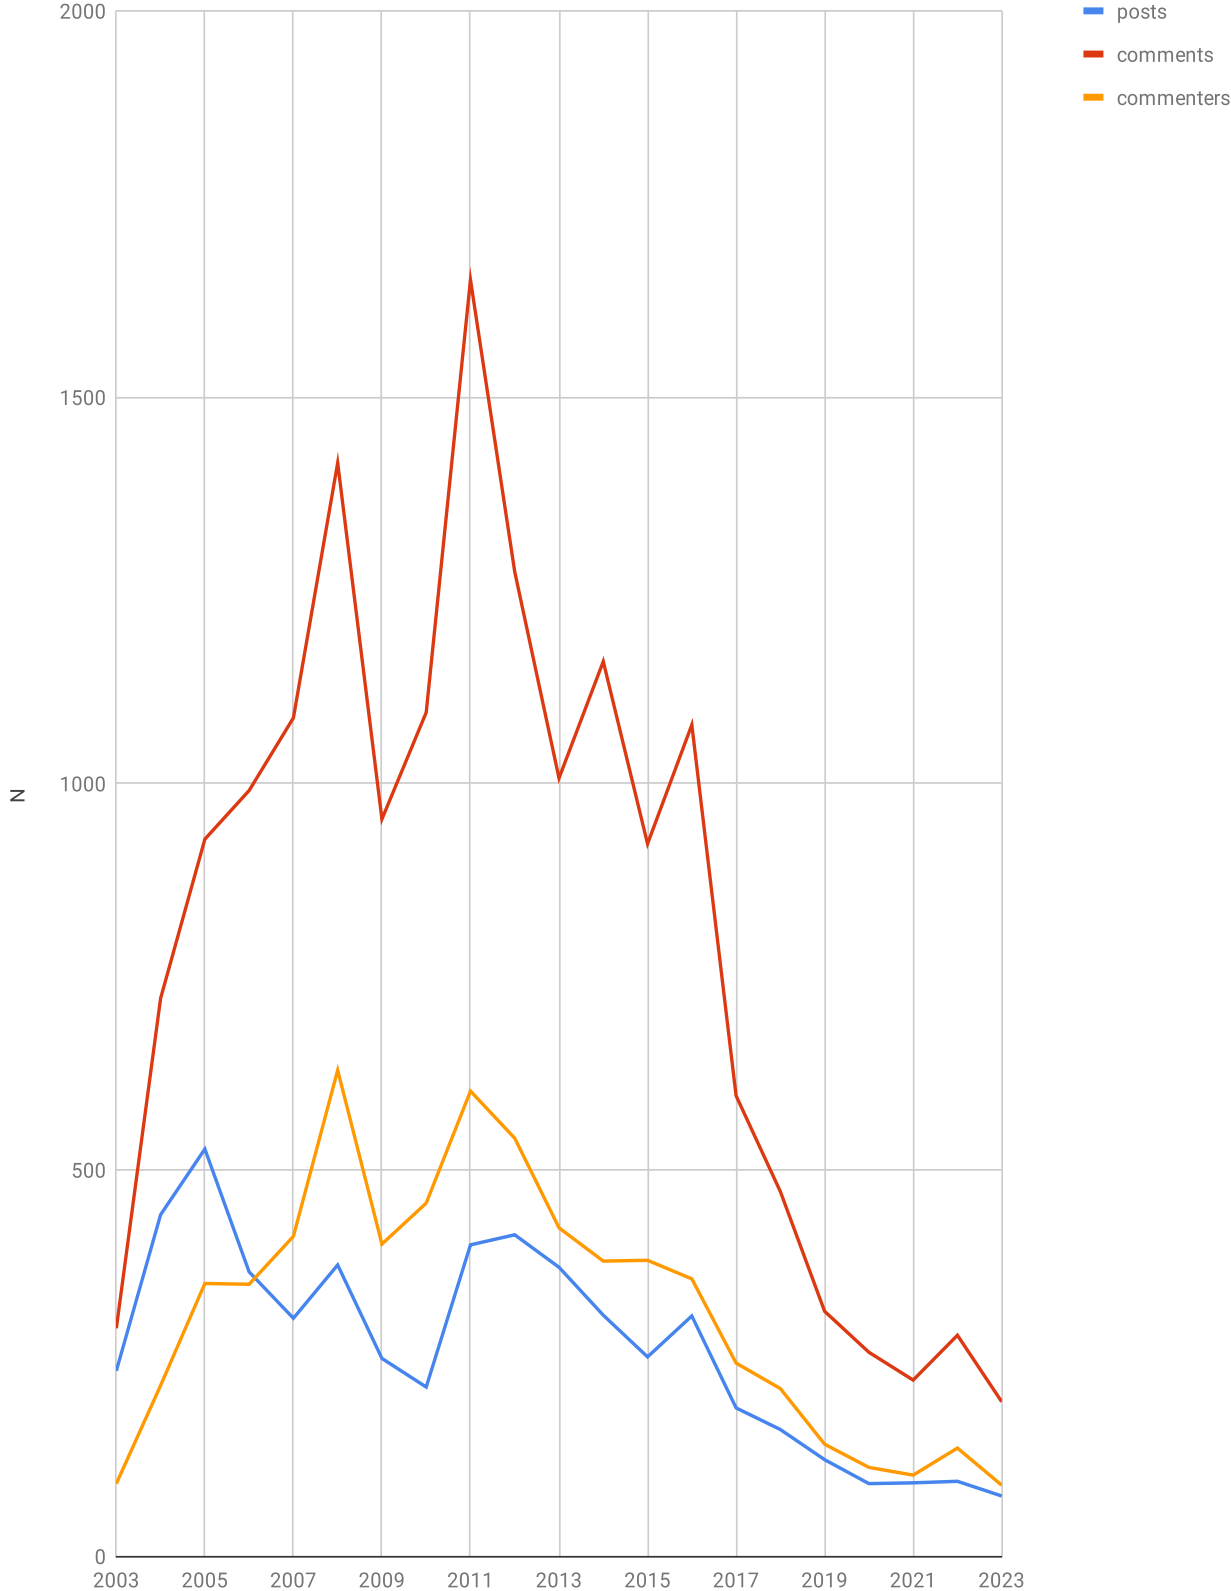

CogDogBlog Comments

count	ID	URL	year	query
59	3045	http://imgur.com/3e254	2011	SELECT comment_count as count_ID, post_ID as ID, guid as URL, DATE_FORMAT(post_date, "%Y") as year
76	3103	http://imgur.com/3e254	2012	FROM wp_posts, wp_comments
83	3271	http://imgur.com/3e254	2012	WHERE wp_posts.ID=wp_comments.comment_post_ID
81	3424	http://imgur.com/3e254	2017	GROUP BY wp_posts.ID
45	4786	http://imgur.com/3e254	2010	ORDER BY comment_count DESC
42	4881	http://imgur.com/3e254	2010	LIMIT 0, 10;
40	5472	http://imgur.com/3e254	2010	
39	4842	http://imgur.com/3e254	2010	
37	5706	http://imgur.com/3e254	2010	
35	5476	http://imgur.com/3e254	2012	