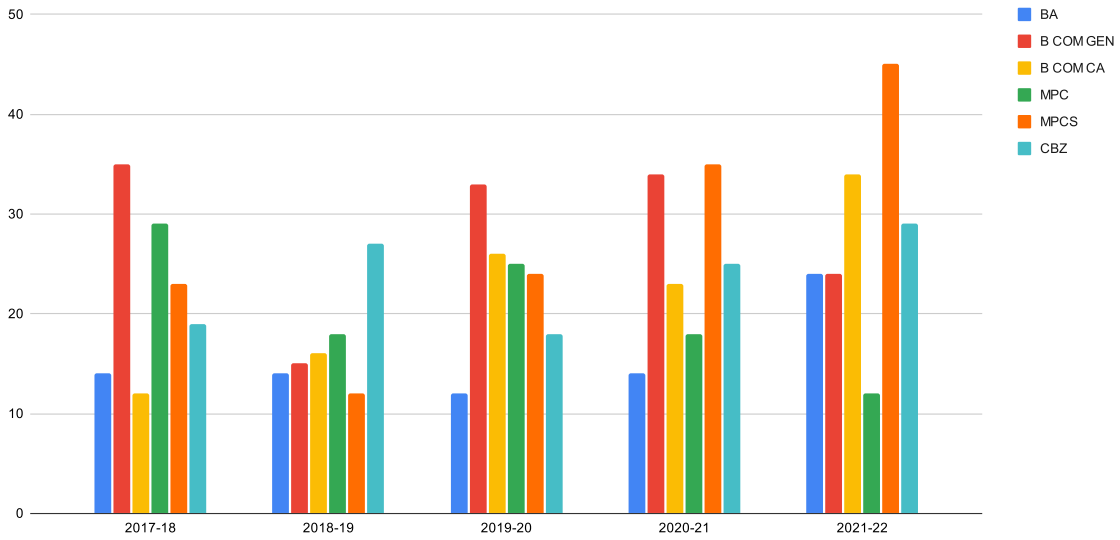

ADMISSION PARTICULARS

Academic Year	BA	B COM GEN	B COM CA	MPC	MPCS	CBZ	Total No. of Students Admitted
2017-18	14	35	12	29	23	19	132
2018-19	14	15	16	18	12	27	102
2019-20	12	33	26	25	24	18	138
2020-21	14	34	23	18	35	25	149
2021-22	24	24	34	12	45	29	168

BA, B COM GEN, B COM CA, MPC, MPCS...

Overall Admissions Trend