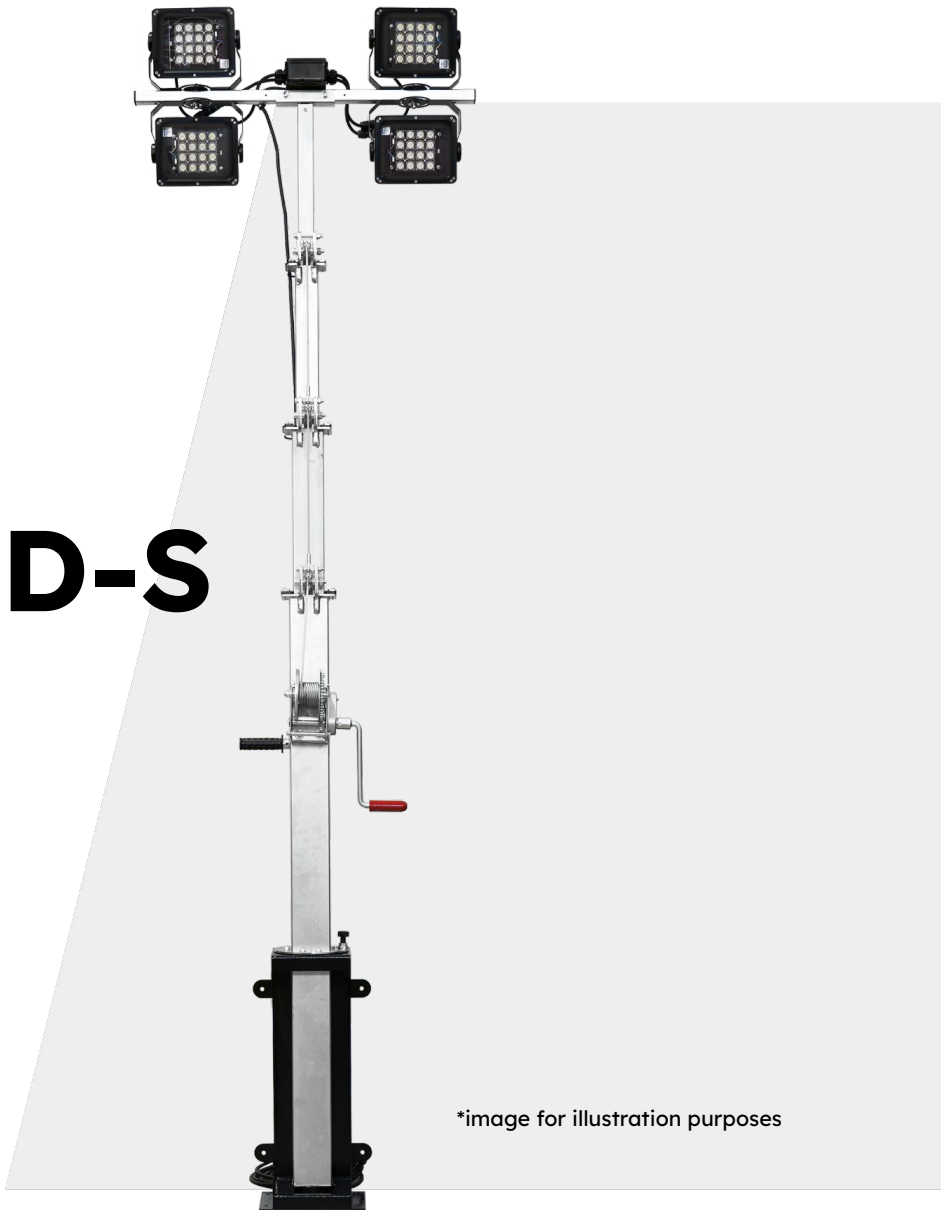

# KT EVO SKID-S

**4x75W LED**

\*image for illustration purposes

NOMECLATURE	LED	LUMEN	LIGHTING AREA
-S	4x75W LED	55.000 lm	1500 sqm (20 lux) 3000 sqm (01 lux)

Rated frequency	50 Hz (also available in 60 Hz)
Voltage	230V (also available in 110V)
Power	/
Operating temperature	-30/+50
Sound level	0 dB

**CONSUMPTION**

4x75W LED	0,3 kW
-----------	--------

**GALVANIZED MAST FEATURES**

Height	5.5 m
Mast	Manual
Rotation	360°
Wind speed resistance	80 Km/h

**CANOPY & TRAILER**

Trailer	Stationary
Stabilizers	/
Wheel	/
Basement	4 fixing holes
Canopy	/

**SHIPMENT DATA**

Dimension	201x88x34 cm
Weight	90 kg
Truck	On request
Container 40"	On request
Container 20"	On request