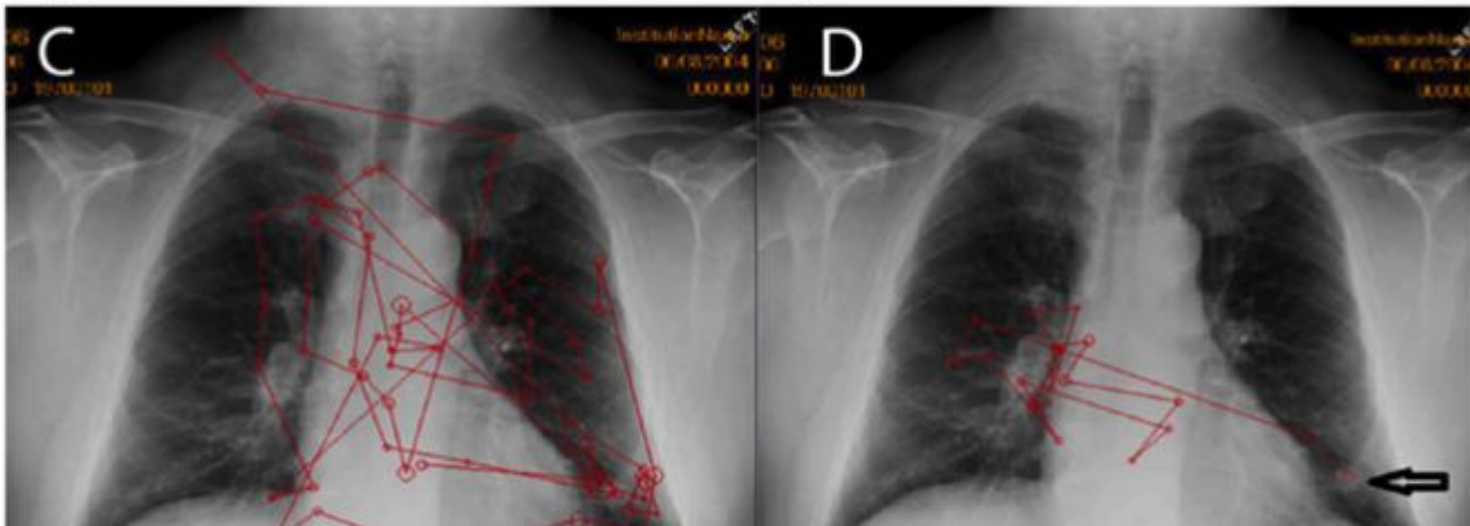

etekina =

gaia lantzeko denbora * eskarmendua