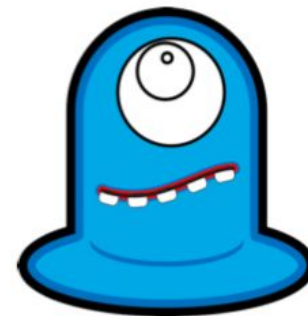

Uno es diferente