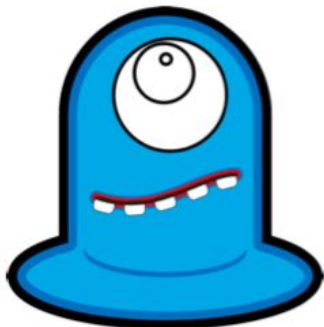

Uno es diferente