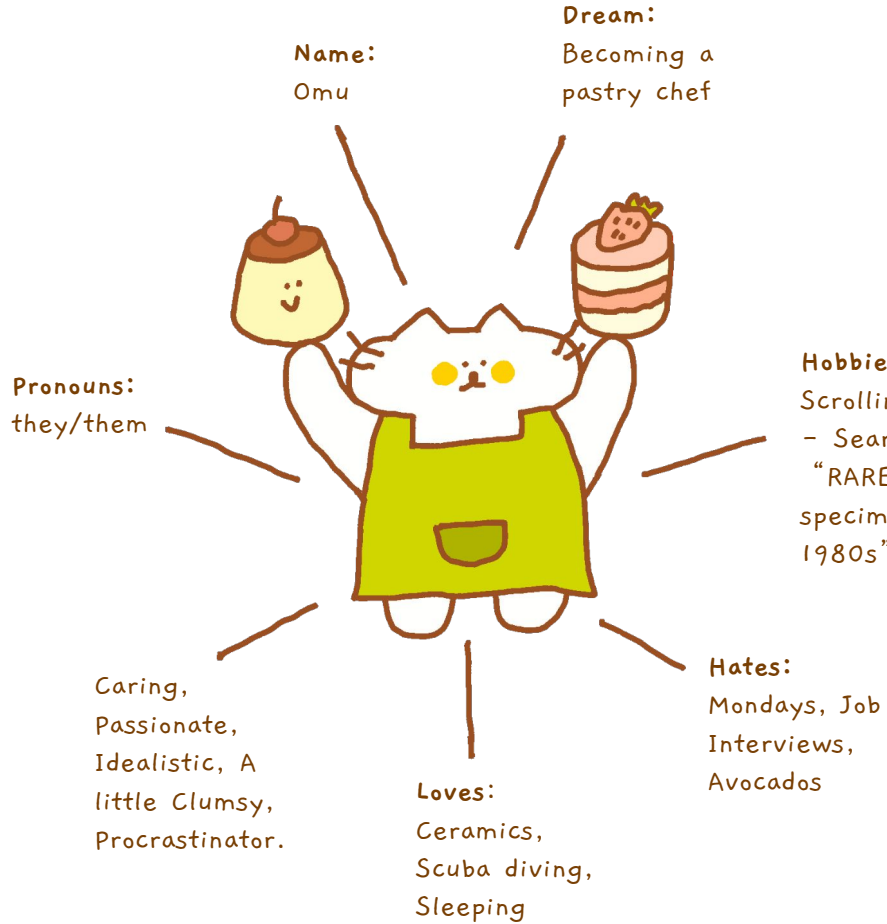

By Yifeng Pan & Katherine Shyr

<https://yifengpan.itch.io/sweet-escape>

## Introduction:

☆ A simulation role-playing mobile game where the main character takes over a pastry shop in a peaceful small town.

☆ **Final Deliverables:** Trailer animation (1-2min) + concept book (will be printed in the future) + game demo

## Characters:

Story: