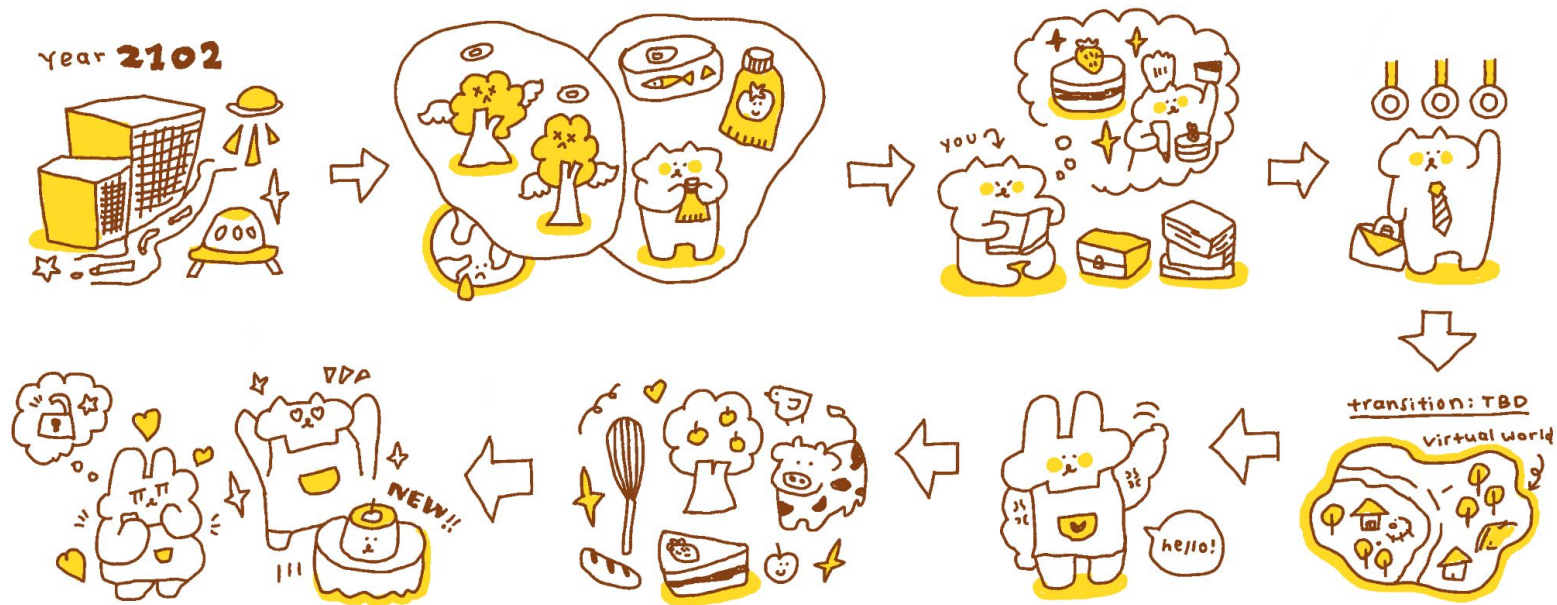

## Introduction:

☆ A simulation role-playing mobile game where the main character takes over a pastry shop in a peaceful small town.

☆ **Final Deliverables:** Trailer animation (1-2min) + concept book (will be printed in the future) + game demo

## Characters:

Story:

# Main gameplay: