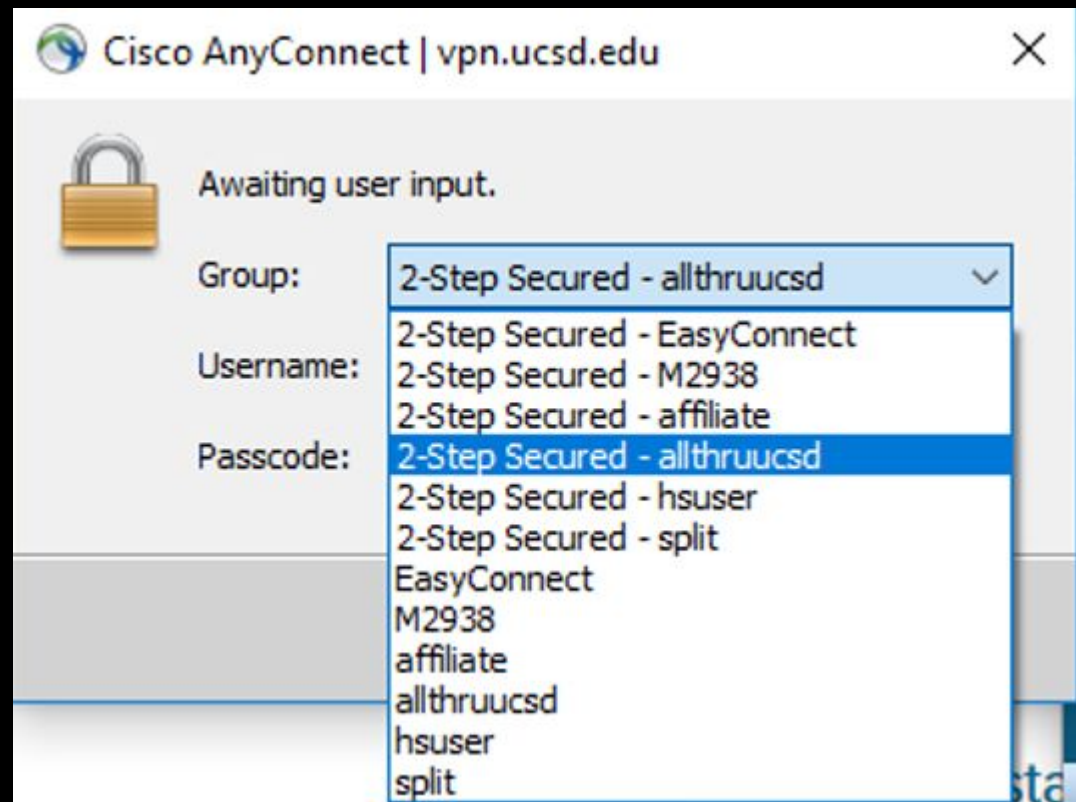

Connect from Off Campus

- The licenses for most of our research tools require that users are on UCSD IP addresses

Are you on the *wireless network* at UCSD?

Use the UCSD-PROTECTED network.

Are you *off-campus*?

Use the VPN,
2-Step Secured – allthruucsd group

COVID-19 Updates

Information is available for the campus community on the [Return to Learn website](#). Please [get vaccinated](#) and stay up to date with County and State guidelines as well as [CDC recommendations](#).