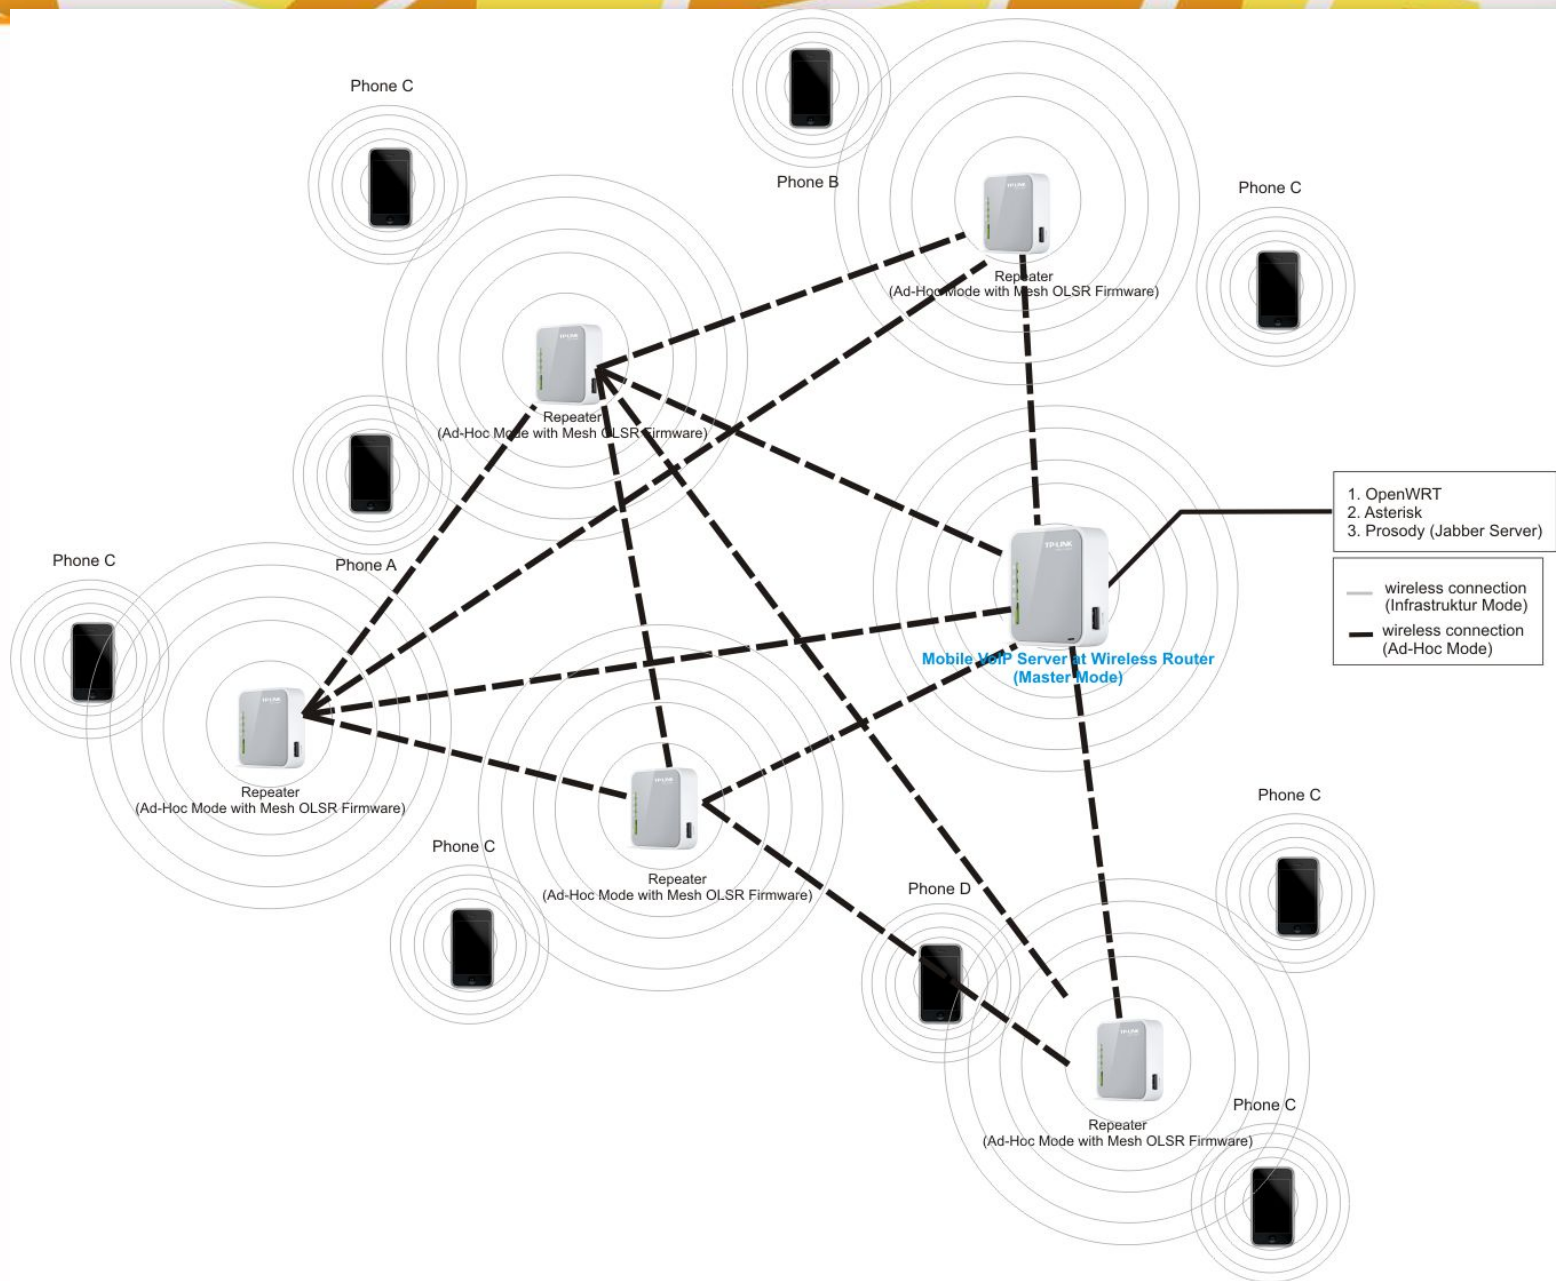

Project OpenWRT

- Piratebox
- Pwniexpress
- Minipwner
- Wifi pineapple
- Jukebox
- GPS tracker
- Home automation
- Smart home
- Smart police
- Mikro kontroler
- VoIP
- Ada Ide lain (kembangkan kreatifitas anda)

OpenWRT

- Apa sih itu OpenWRT
- Kelebihan OpenWRT
- Project-Project yang berhubungan dengan OpenWRT
- Pembuatan Mobile VoIP Server Dengan Harga Yang murah

- 1. OpenWRT
 - 2. Asterisk
 - 3. Prosody (Jabber Server)
- wireless connection (Infrastruktur Mode)

Instalasi OpenWRT

- Pemilihan Router
(<http://wiki.openwrt.org/toh/start>)
- Flashing Firmware openWRT kedalam Router (ex : MR3020)
- Modifikasi router setelah penginstalan openWRT (exroot dan pengubahan repository menjadi offline)

- **MAC Address** - The physical address of the Router, as seen from the LAN.
- **IP Address** - The LAN IP address of the Router.
- **Subnet Mask** - The subnet mask associated with LAN IP address.

Wireless - These are the current settings or information for Wireless. You can configure them in the **Wireless** -> **Wireless Settings** page.