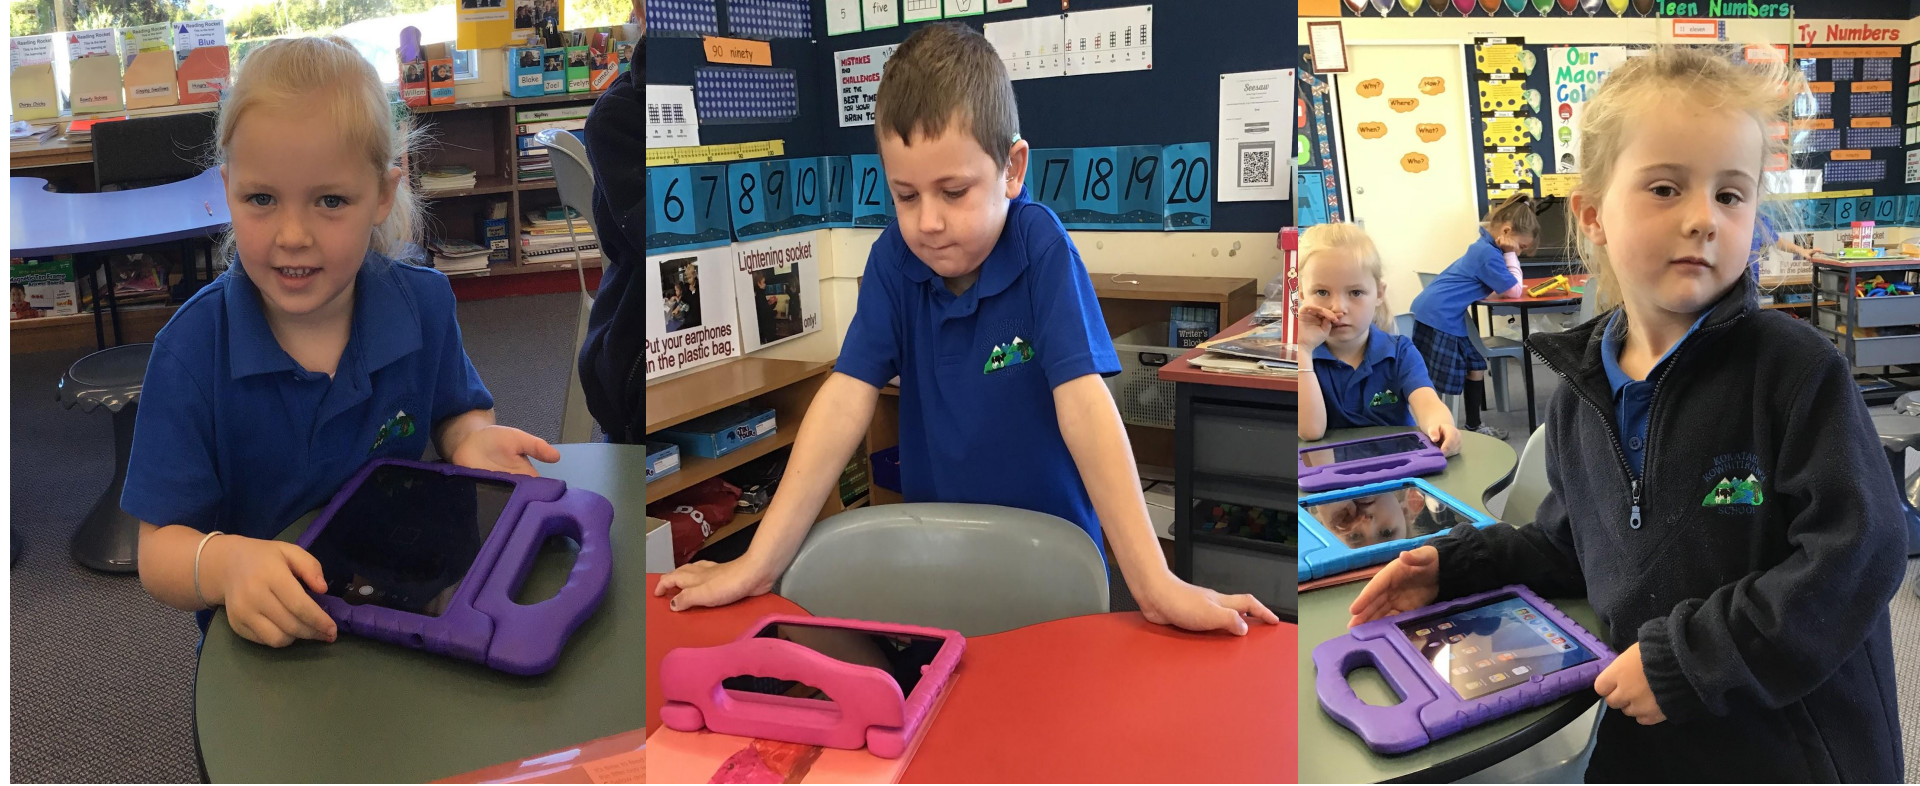

Kawa of Care in Ruma Pukeko