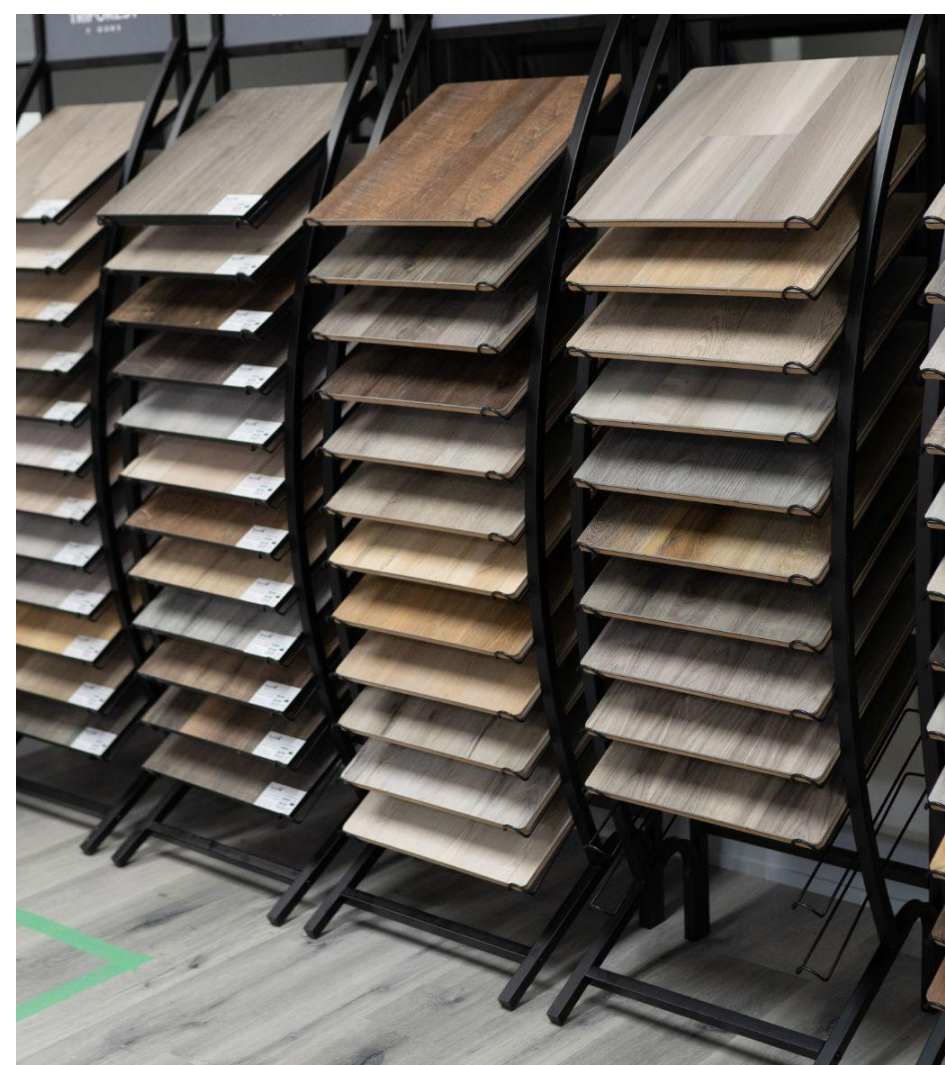

ORA FLOORING AND STAIRS

[WHITBY FLOORING STORE](#)

Ora flooring and stairs are solid wood and vinyl suppliers in Whitby .

ORA FLOORING & STAIRS

Monday to Saturday

Engineered Hardwood Flooring

Free Installation

The image shows a close-up of a dark grey laminate flooring with a realistic wood grain pattern. The planks are arranged in a staggered, horizontal layout. The wood grain is detailed, showing various knots and textures. A white rectangular box is positioned in the bottom-left corner, containing the text 'Laminate Flooring' in a teal, serif font with a thin underline.

Laminate Flooring

Flooring Showroom in Whitby

The image features a large background of dark, vertically-oriented wood planks with a prominent grain and a large knot. On the right side, there are two smaller, rectangular inset images. The top inset shows a dark, horizontally-oriented wood grain. The bottom inset shows a light-colored, vertically-oriented wood grain with a distinct knot. A white rectangular box is positioned on the left side of the image, containing contact information.