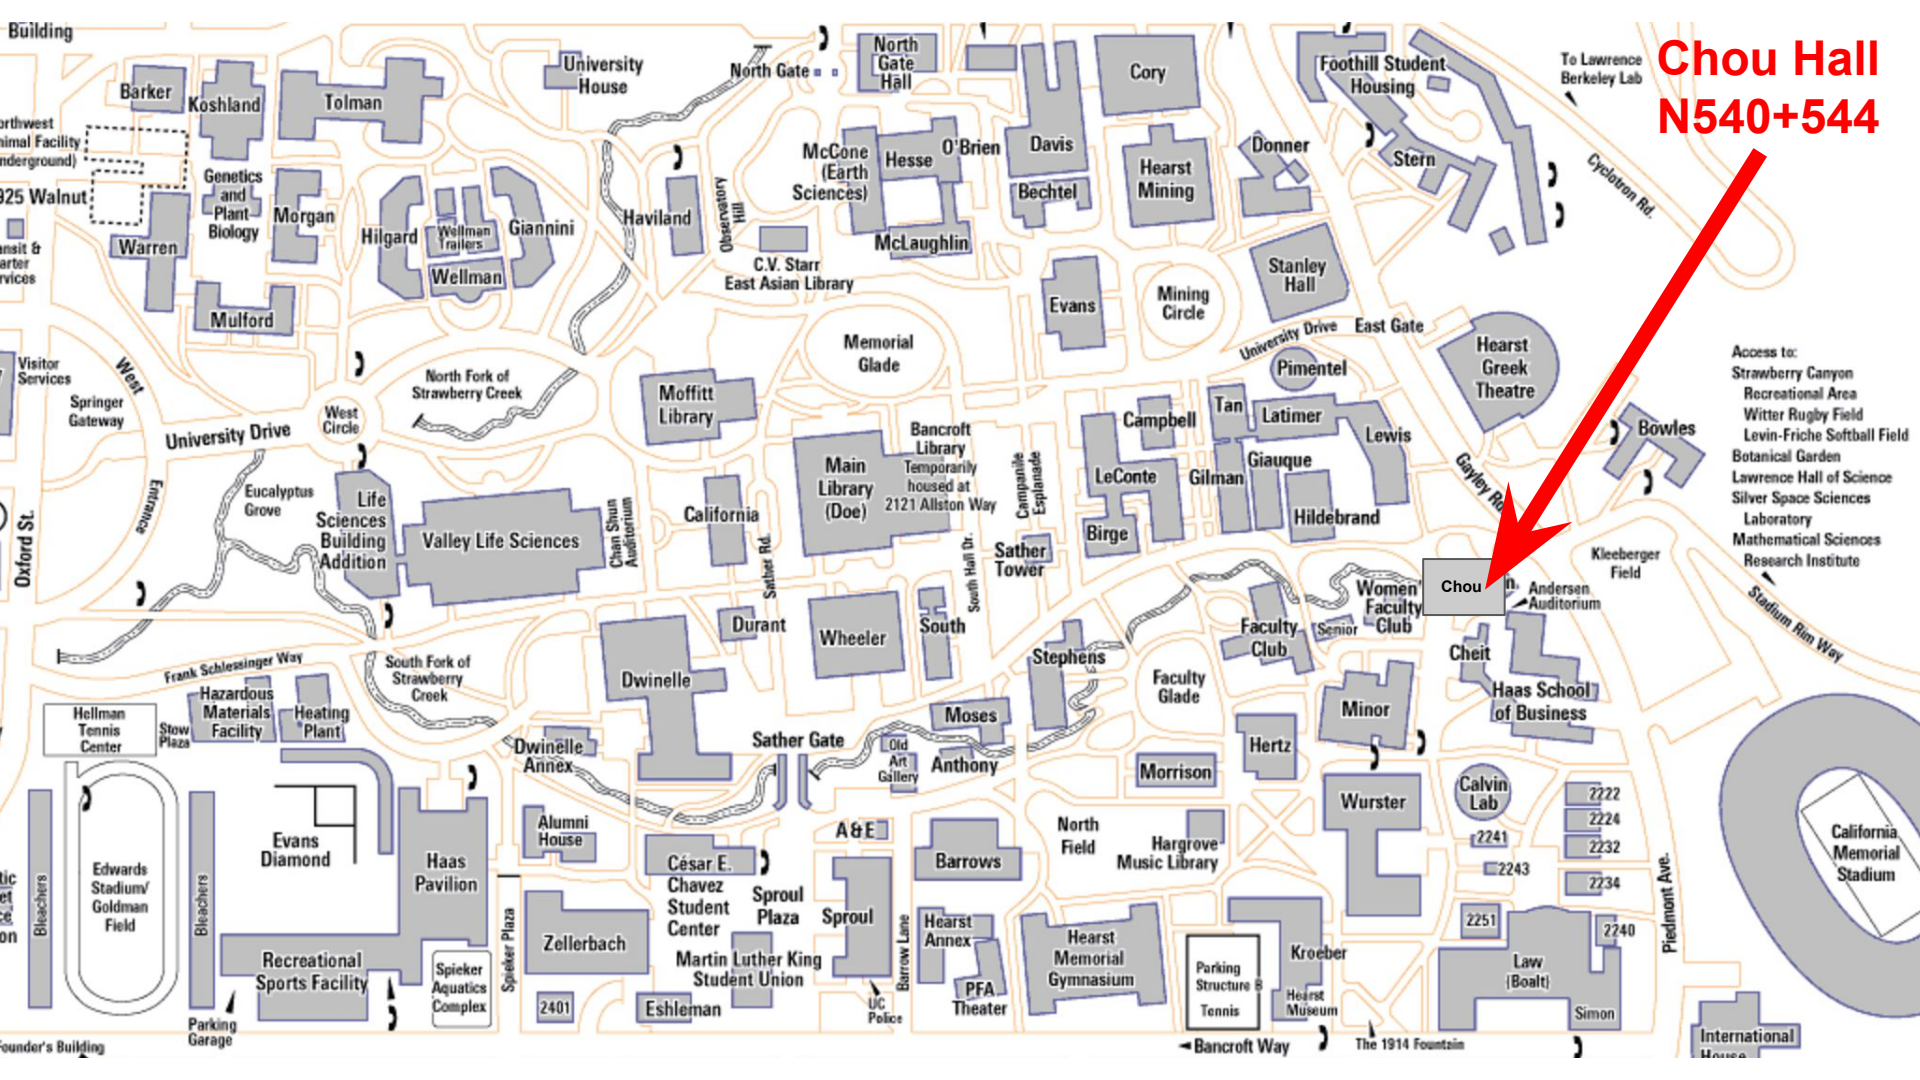

# Chou Hall N540+544

- Access to:
- Strawberry Canyon
  - Recreational Area
  - Witter Rugby Field
  - Levin-Friche Softball Field
  - Botanical Garden
  - Lawrence Hall of Science
  - Silver Space Sciences Laboratory
  - Mathematical Sciences Research Institute