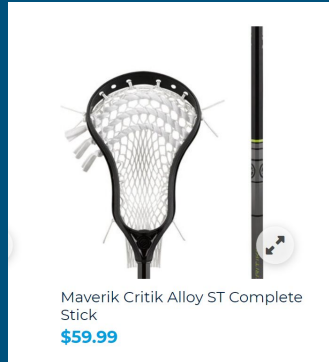

# Box Lacrosse Equipment Checklist

---

Links are included for examples

# Sticks

---

**Girls:** Stringing is a good starter box lacrosse stick or anything on Lax.com

<https://www.lax.com/men/lacrosse-sticks/lacrosse-complete-sticks/>

**Boys:** Your light field shaft will have a higher chance of breaking. Think about getting a box lacrosse shaft, it is a little heavier and thicker.

# Shoulder Pads

**Girls:** You need NOCSAE ND 200 shoulder pads that include the bicep pads and have padding across your back.

<https://www.lax.com/men/protection/lacrosse-shoulder-pads/>

**Boys:** You need NOCSAE ND 200 shoulder pads that include the bicep pads and have padding across your back.