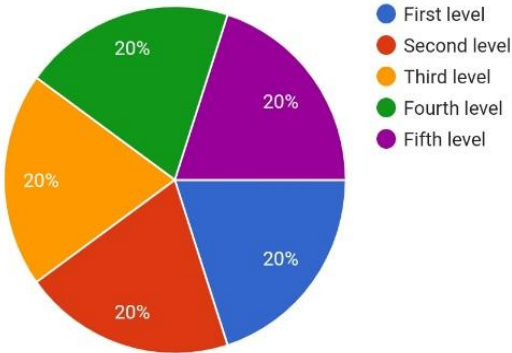

Events Targets

Blood Donation

- 104 bags from university.

Events Targets

SOTW

- Coordinator of each level.
- Final Target.

EPSF-KFS Step On The Way

Questions Responses **50**

Academic level.

50 responses

.Academic level

159 ردًا

Events Targets

Community Project.

- More than 240 applicants.
- 155 pharmacy student surveys.
- 73 public surveys
- 20 pharmacist.

20th National Symposium.