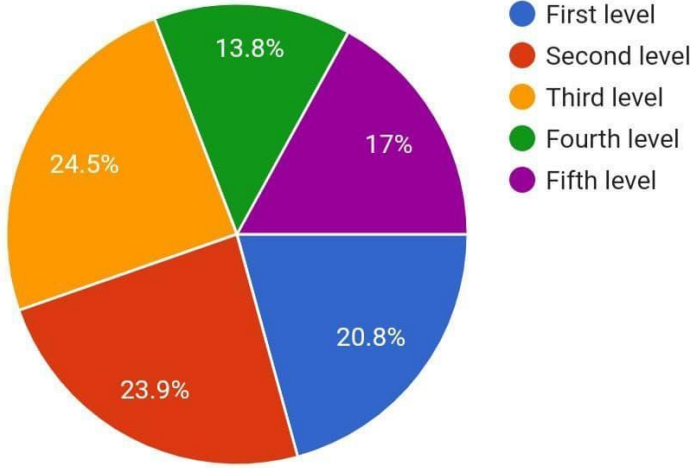

Events Targets

Blood Donation

- 104 bags from university.

Events Targets

SOTW

- Coordinator of each level.
- Final Target.

EPSF-KFS Step On The Way

Questions Responses **50**

Academic level.

50 responses

.Academic level

159 ردًا

Events Targets

Community Project.

- More than 240 applicants.
- 155 pharmacy student surveys.
- 73 public surveys
- 20 pharmacist.

20th National Symposium.