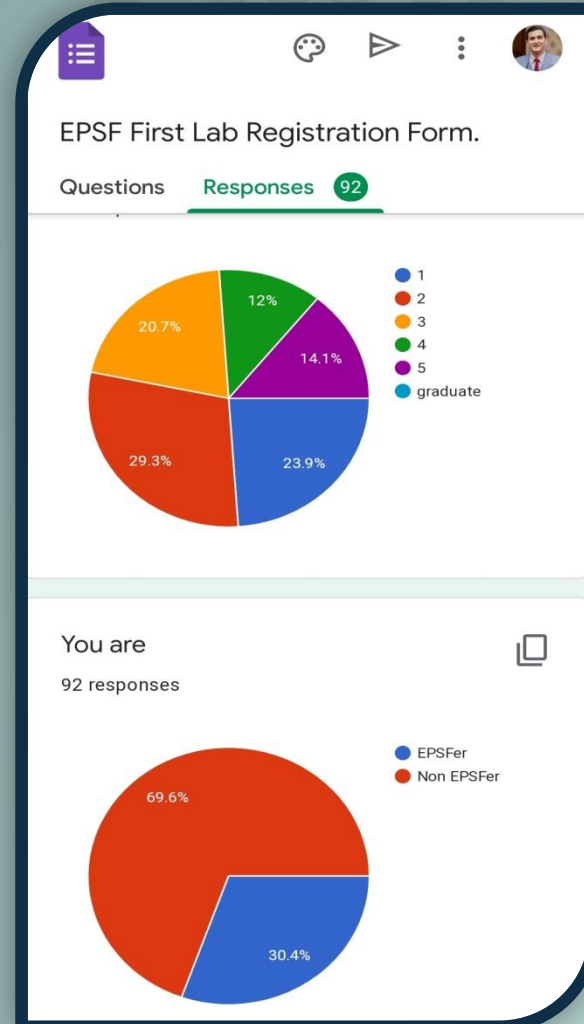

Academic level.

50 responses

.Academic level

159 ردًا

Events Targets

Community Project.

- More than 240 applicants.
- 155 pharmacy student surveys.
- 73 public surveys
- 20 pharmacist.

20th National Symposium.

- We rank the 4th place in the symposium best target achiever.

Events Targets

EPSF 1st Lab

World Days

World Days

- **World Diabetes Day.**
- **COPD Day.**
- **NO Shave November.**
- **International Volunteers Day.**
- **Arabic language Day.**
- **World leprosy day.**
- **World cancer day.**
- **End FGM day.**
- **International women day.**
- **World Dawn syndrome.**