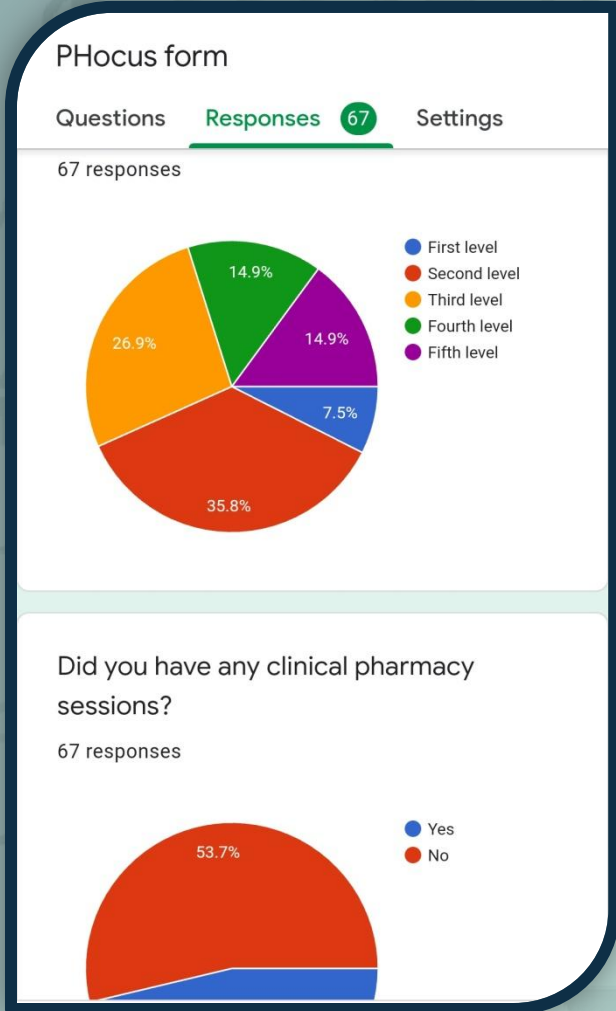

Events Targets

[PH]ocus.

PHocus

Dr. Eslam Koraem
Clinical Pharmacy

Sponsors

EGYPTIAN PHARMACEUTICAL SOCIETY FEDERATION
HO TEK EGYPTIAN PHARMACEUTICAL SOCIETY FEDERATION

A hand holding a magnifying glass over a circular portrait of Dr. Eslam Koraem, a man in a red sweater. The background is dark with bokeh light effects.

PHocus

Dr. Hussein Abd El razik
Respiratory & Covid-19

Sponsors

EGYPTIAN PHARMACEUTICAL SOCIETY FEDERATION
HO TEK EGYPTIAN PHARMACEUTICAL SOCIETY FEDERATION

A hand holding a magnifying glass over a circular portrait of Dr. Hussein Abd El razik, a man in a white lab coat. The background is dark with bokeh light effects.

PHOCUS

ما وراء الصيدلة

Sponsors

EGYPTIAN PHARMACEUTICAL SOCIETY FEDERATION
HO TEK EGYPTIAN PHARMACEUTICAL SOCIETY FEDERATION

A glowing lantern in the foreground against a dark background with a stethoscope icon and Arabic text. The background features faint Egyptian hieroglyphs.

Science Communication

الإستراتيجية
الصيدلانية
البيكولوجي
EGYPTIAN PHARMACEUTICAL SOCIETY FEDERATION

Sponsors

EGYPTIAN PHARMACEUTICAL SOCIETY FEDERATION
HO TEK EGYPTIAN PHARMACEUTICAL SOCIETY FEDERATION

A group of three people (two men and one woman) smiling. The background is dark with logos and Arabic text. The background features faint Egyptian hieroglyphs.