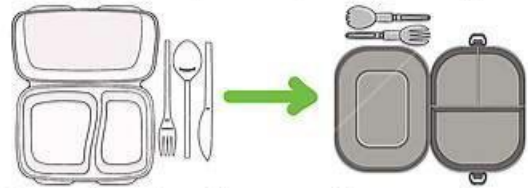

WAYS TO REDUCE PLASTIC

Carry reusable shopping bags

Shop in bulk

Carry reusable water bottle

Use cloth rags, no paper towels

Say no to plastic produce bags

Choose milk in returnable bottles

Bring your own travel mug

Buy sustainable toothbrushes

Carry lunches in reusable containers

Buy sause in glass containers

Carry reusable drinking straws

Switch from disposable diapers to cloth

Bring your own container for food

Make your own cleaning products