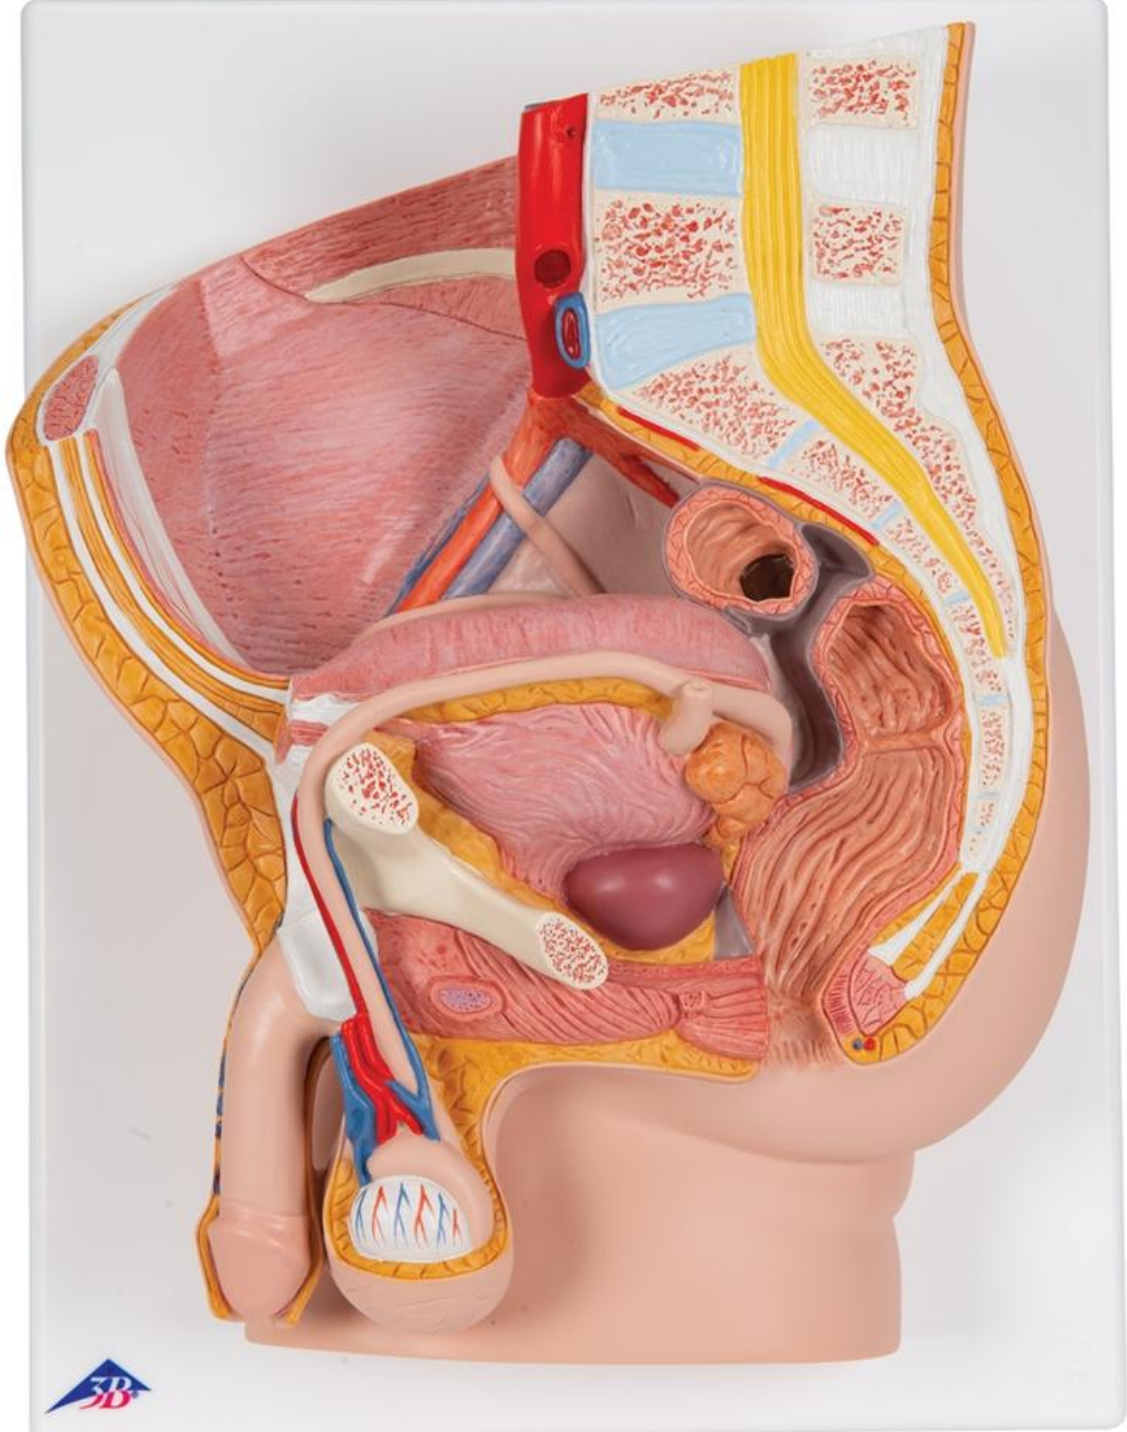

Anatomy Lab 1

Description on the back
Description deutsch
Description revis

MADE IN GERMANY
SOMSO
MODELLER
SEIT 1872
WWW.SOMSO.DE

Internal Anatomy of the Kidneys

Superior Mesenteric Artery

The blood vessel that pass between
SMA and AA is Left Renal Vein

Kidneys:
Posterior
view

segmental renal arteries

Constrictions of the ureters

Female Pelvis: Midsagittal section

Female genital system:
Superior view

**Female genital system:
Anterior view**

Male Pelvis: Midsagittal section

Lateral view of right testis

Posterior view of right testis

Male genital system: Lateral view