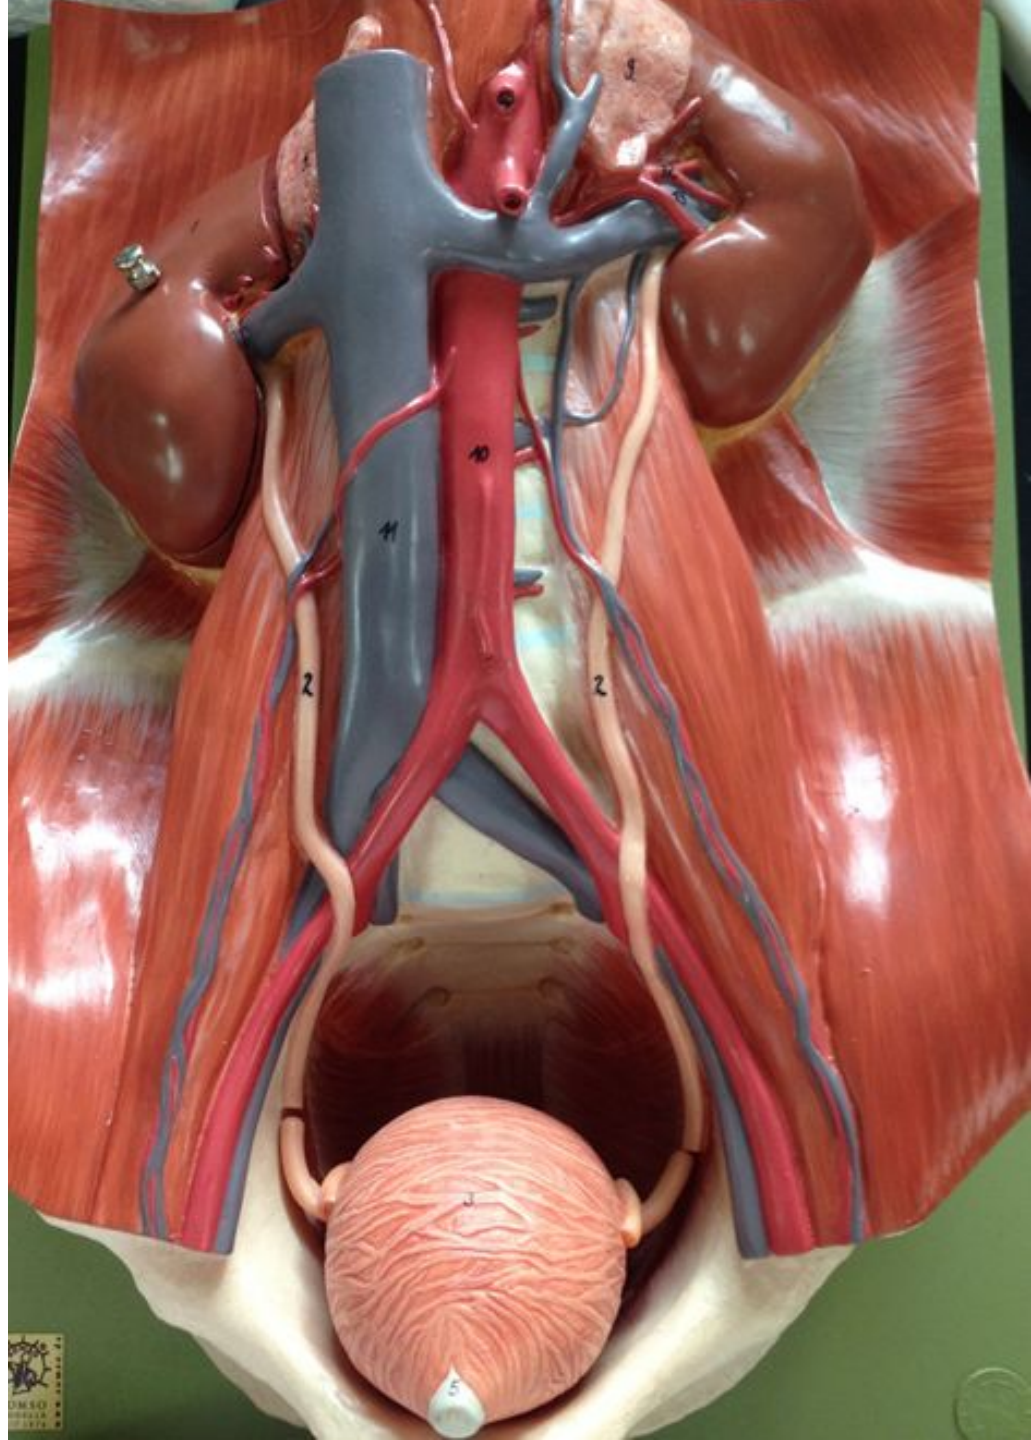

Anatomy Lab 1

Description on the back
Description deutsch
Description revis

MADE IN GERMANY
SOMSO
MODELLER
SEIT 1872
WWW.SOMSO.DE

Internal Anatomy of the Kidneys

Superior Mesenteric Artery

The blood vessel that pass between
SMA and AA is Left Renal Vein

Kidneys:
Posterior
view

segmental renal arteries

Constrictions of the ureters

Female Pelvis: Midsagittal section

Female genital system:
Superior view

**Female genital system:
Anterior view**

Male Pelvis: Midsagittal section

Lateral view of right testis

Posterior view of right testis

Male genital system: Lateral view