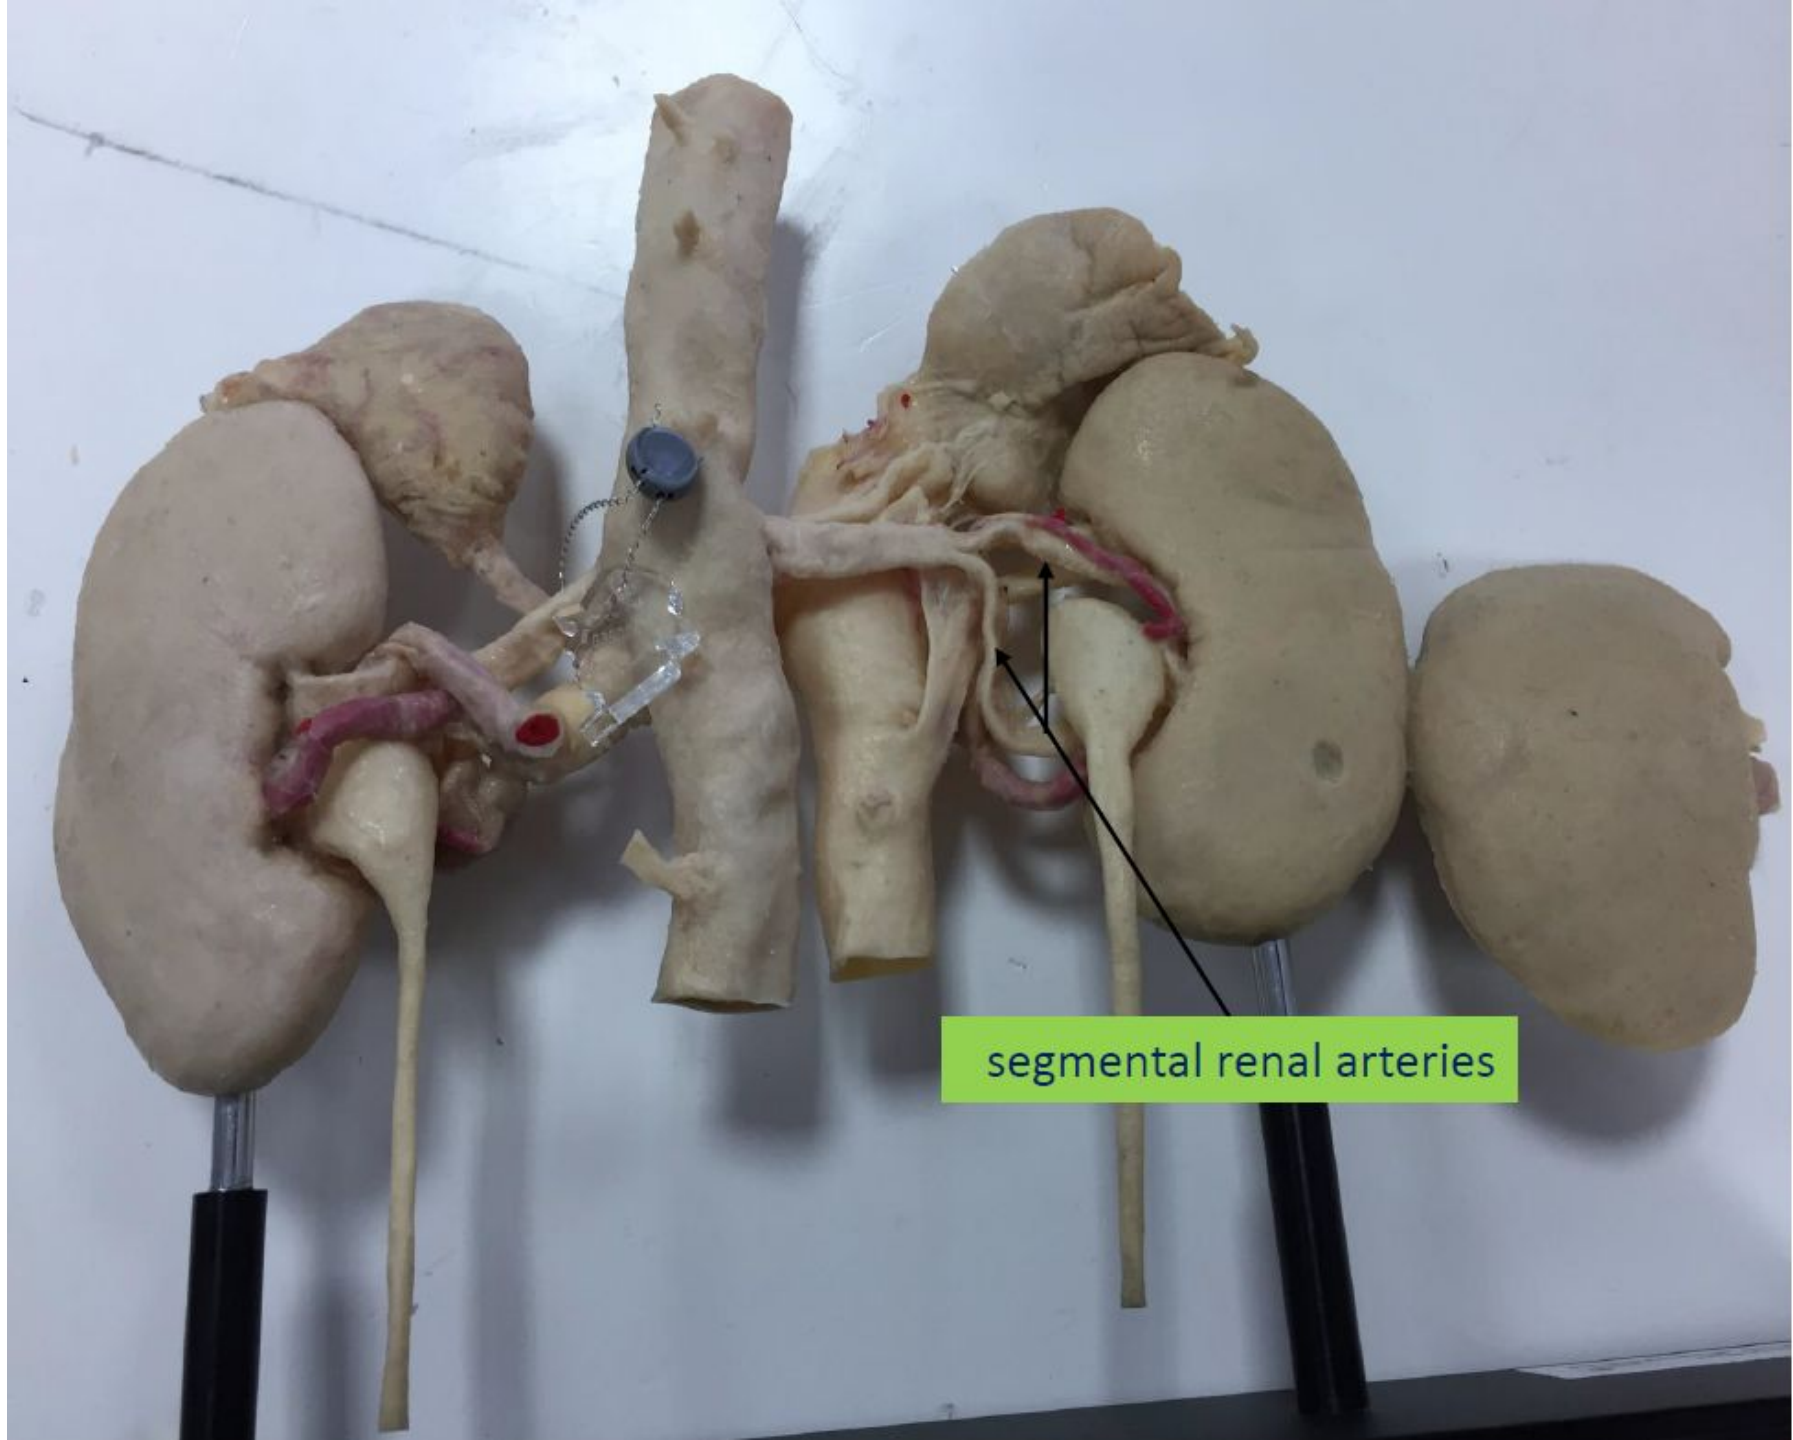

Anatomy Lab 1

Description on the back
Description deutsch
Description revis

MADE IN GERMANY
SOMSO
MODELLER
SEIT 1872
WWW.SOMSO.DE

Internal Anatomy of the Kidneys

Superior Mesenteric Artery

The blood vessel that pass between
SMA and AA is Left Renal Vein

Kidneys:
Posterior
view

segmental renal arteries

Constrictions of the ureters

Female Pelvis: Midsagittal section

Female genital system:
Superior view

**Female genital system:
Anterior view**

Male Pelvis: Midsagittal section

Lateral view of right testis

Posterior view of right testis

Male genital system: Lateral view