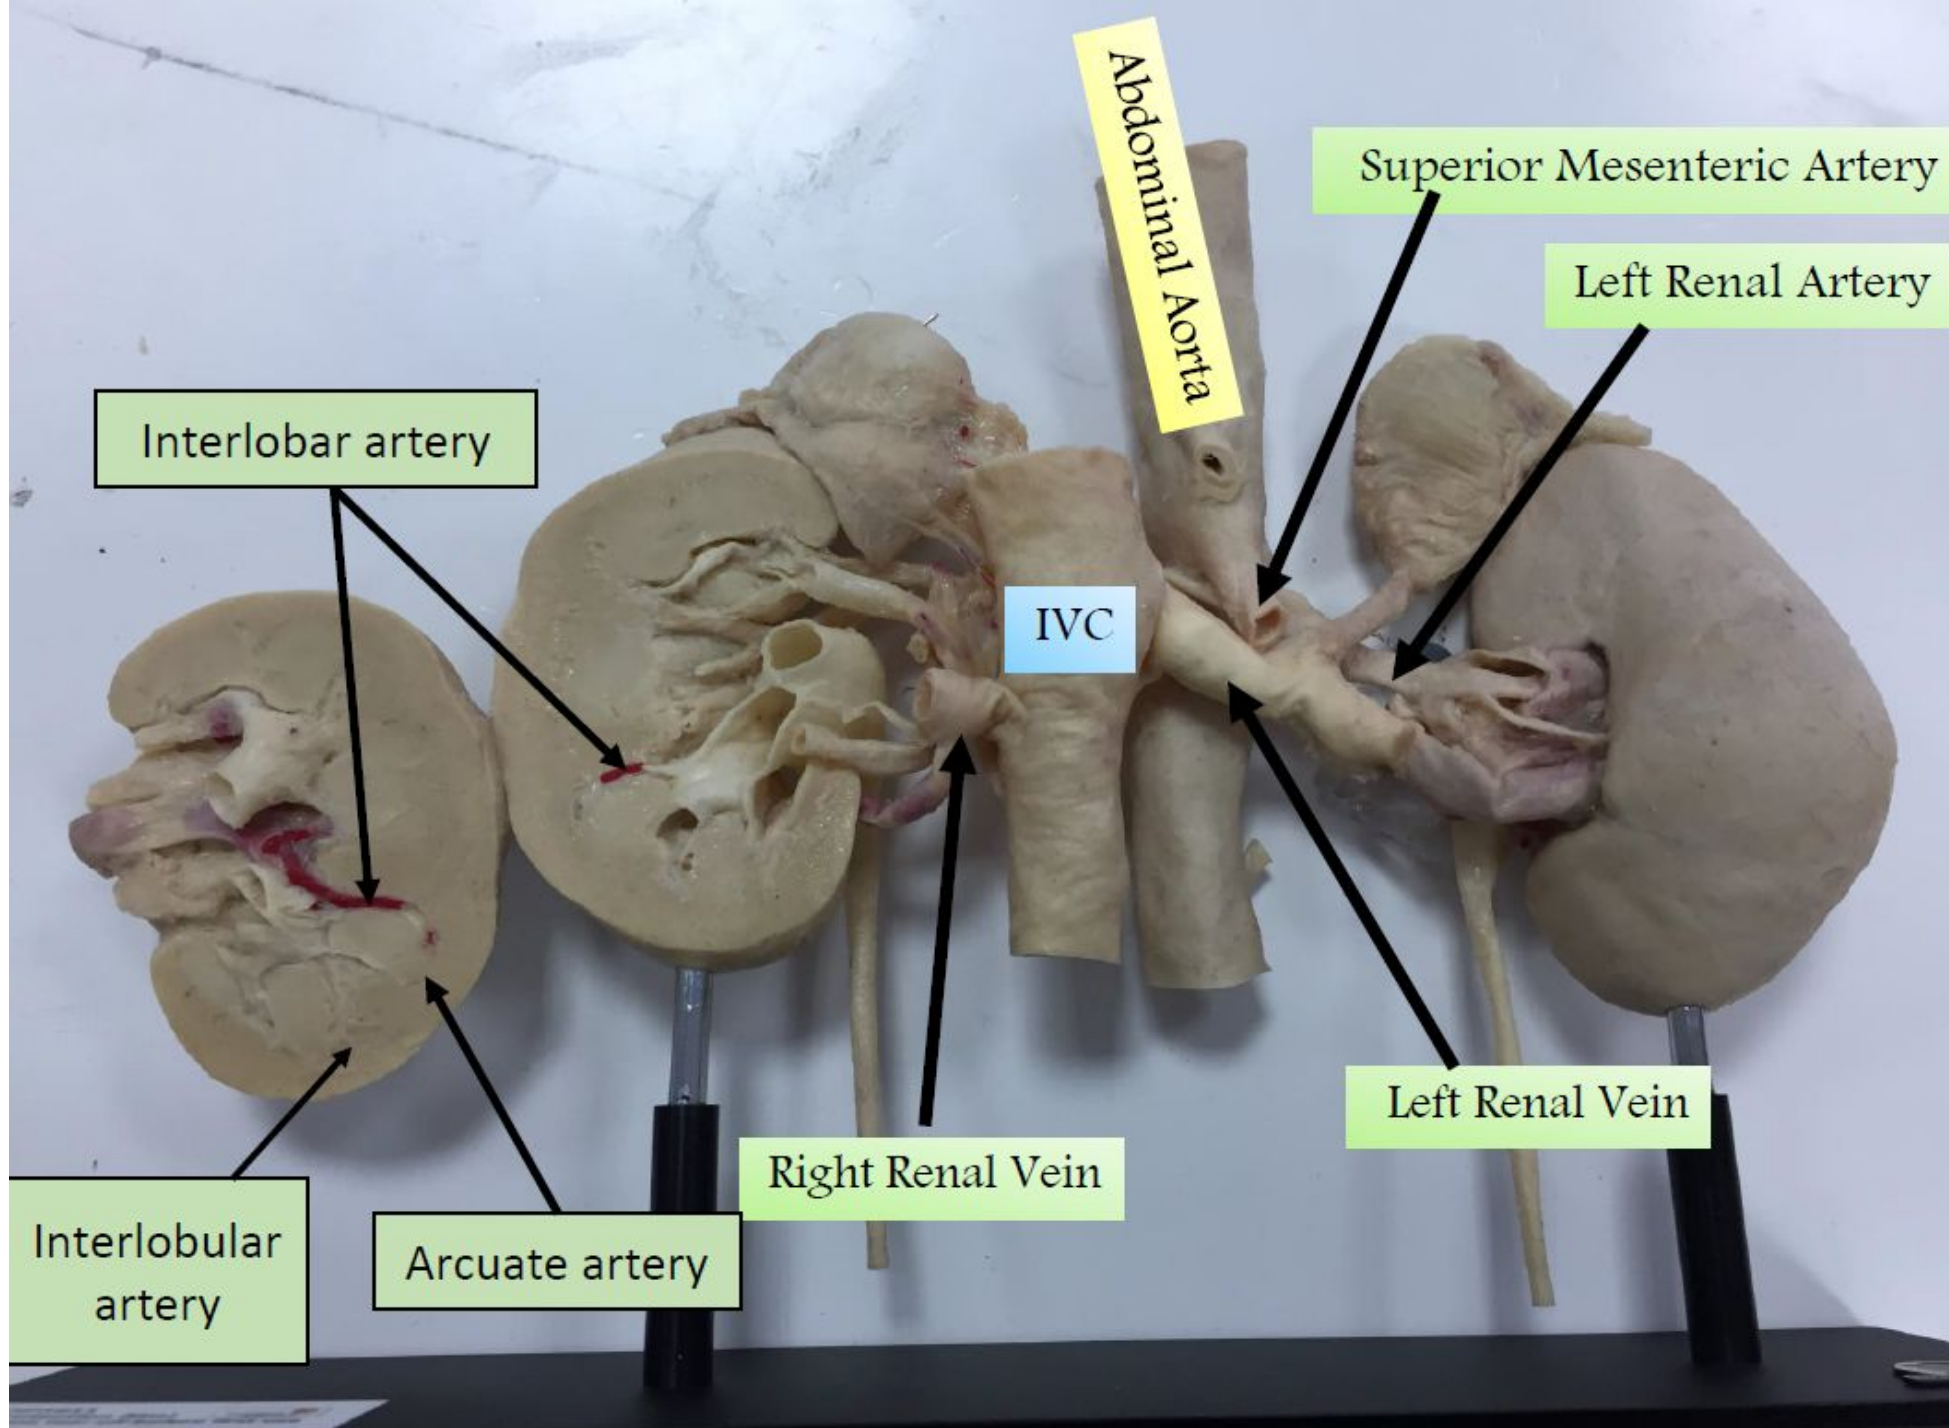

Anatomy Lab 1

Description on the back
Description deutsch
Description revis

MADE IN GERMANY
SOMSO
MODELLER
SEIT 1872
WWW.SOMSO.DE

Internal Anatomy of the Kidneys

Superior Mesenteric Artery

The blood vessel that pass between
SMA and AA is Left Renal Vein

Kidneys:
Posterior
view

segmental renal arteries

Constrictions of the ureters

Female Pelvis: Midsagittal section

Female genital system:
Superior view

**Female genital system:
Anterior view**

Male Pelvis: Midsagittal section

Lateral view of right testis

Posterior view of right testis

Male genital system: Lateral view