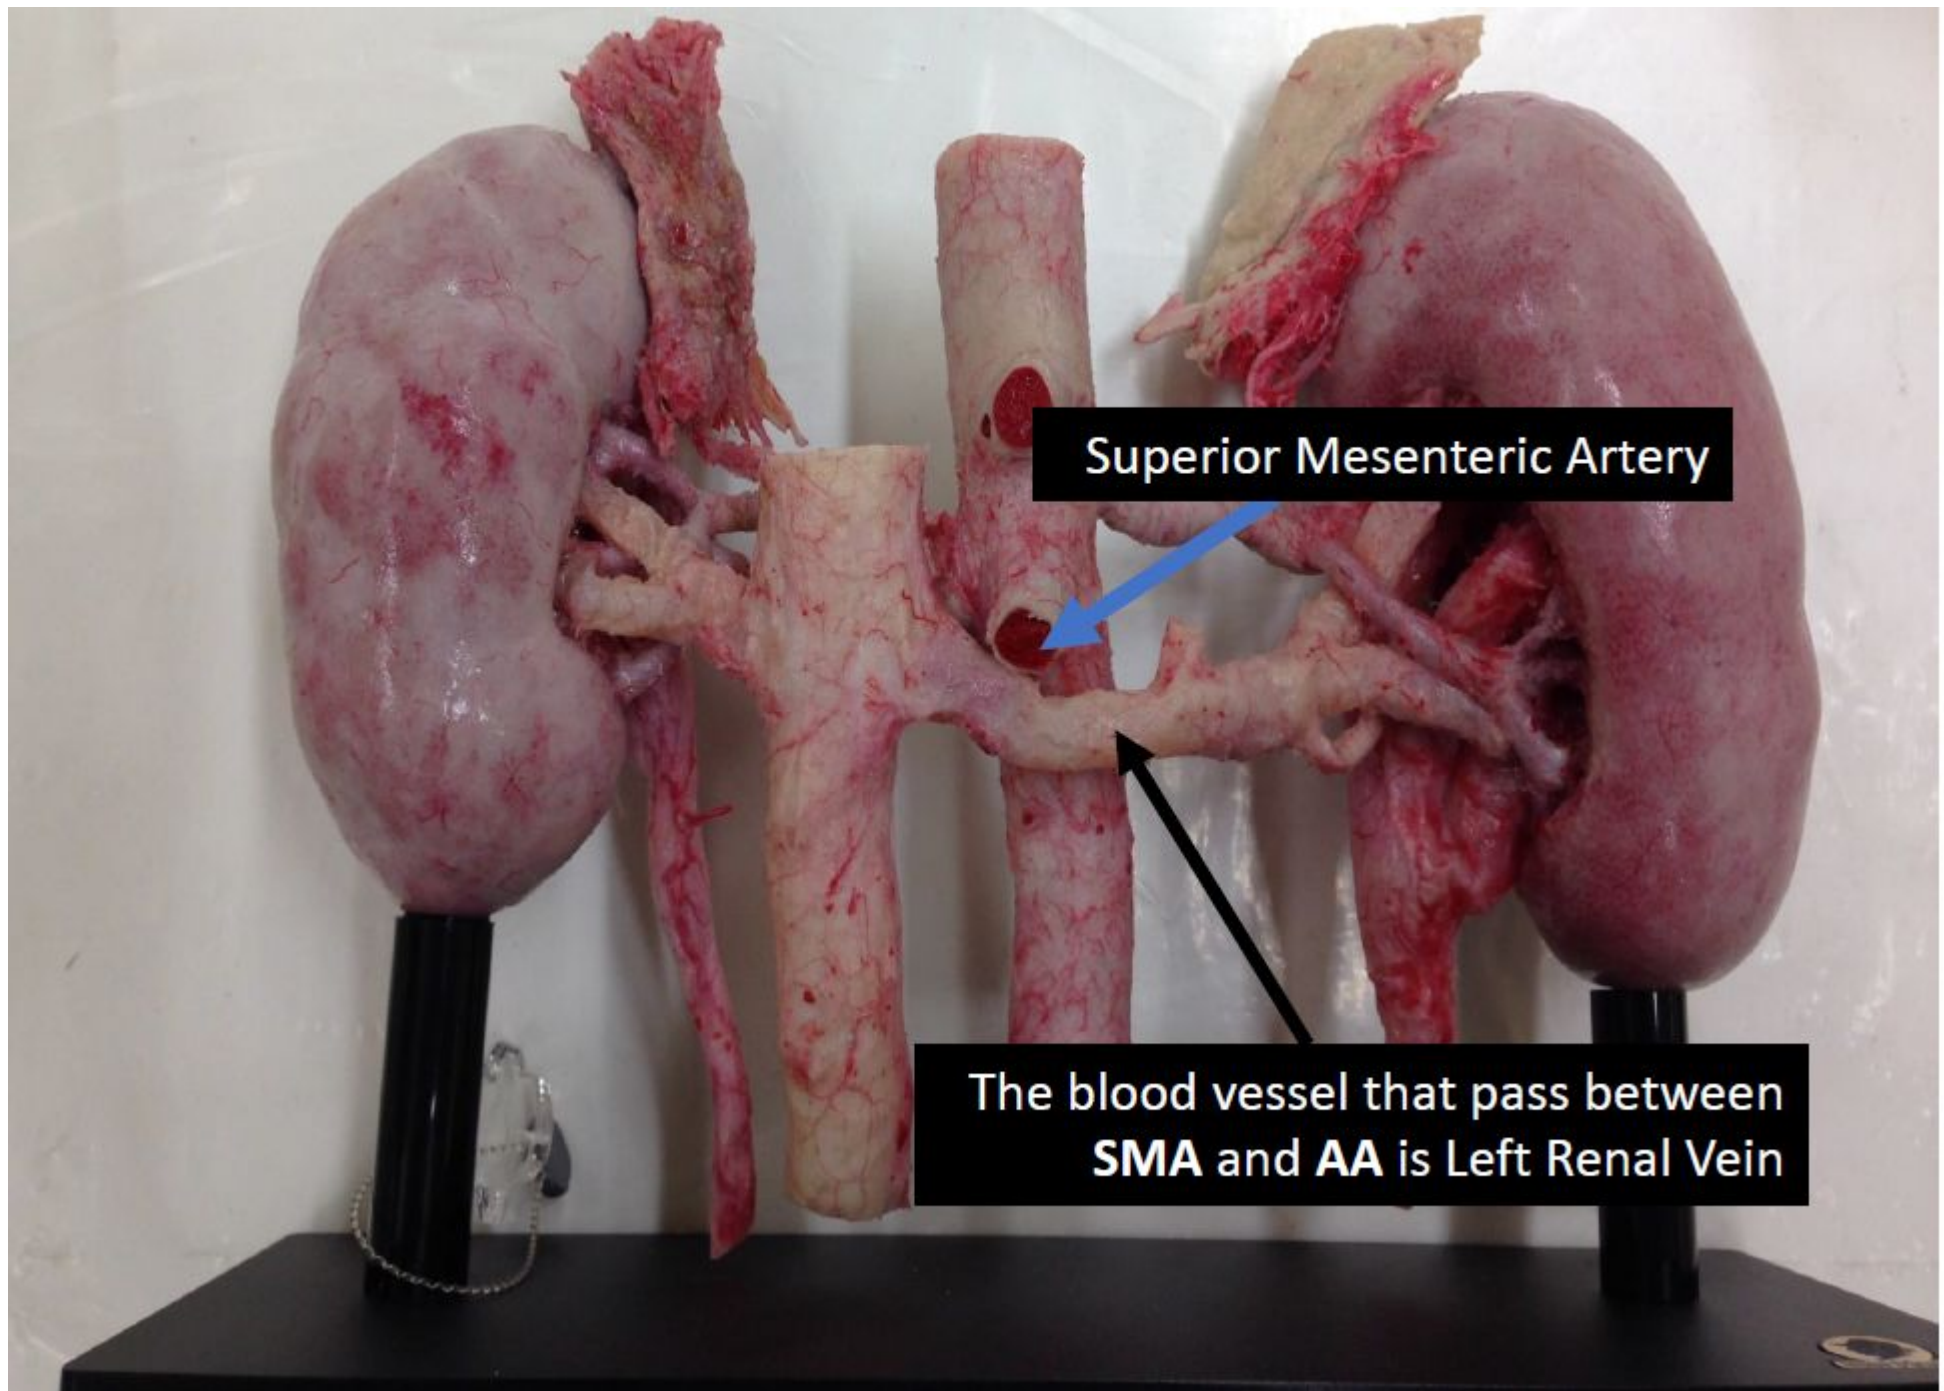

Anatomy Lab 1

Description on the back
Description deutsch
Description revis

MADE IN GERMANY
SOMSO
MODELLER
SEIT 1872
WWW.SOMSO.DE

Internal Anatomy of the Kidneys

Superior Mesenteric Artery

The blood vessel that pass between
SMA and AA is Left Renal Vein

Kidneys:
Posterior
view

segmental renal arteries

Constrictions of the ureters

Female Pelvis: Midsagittal section

Female genital system:
Superior view

**Female genital system:
Anterior view**

Male Pelvis: Midsagittal section

Lateral view of right testis

Posterior view of right testis

Male genital system: Lateral view