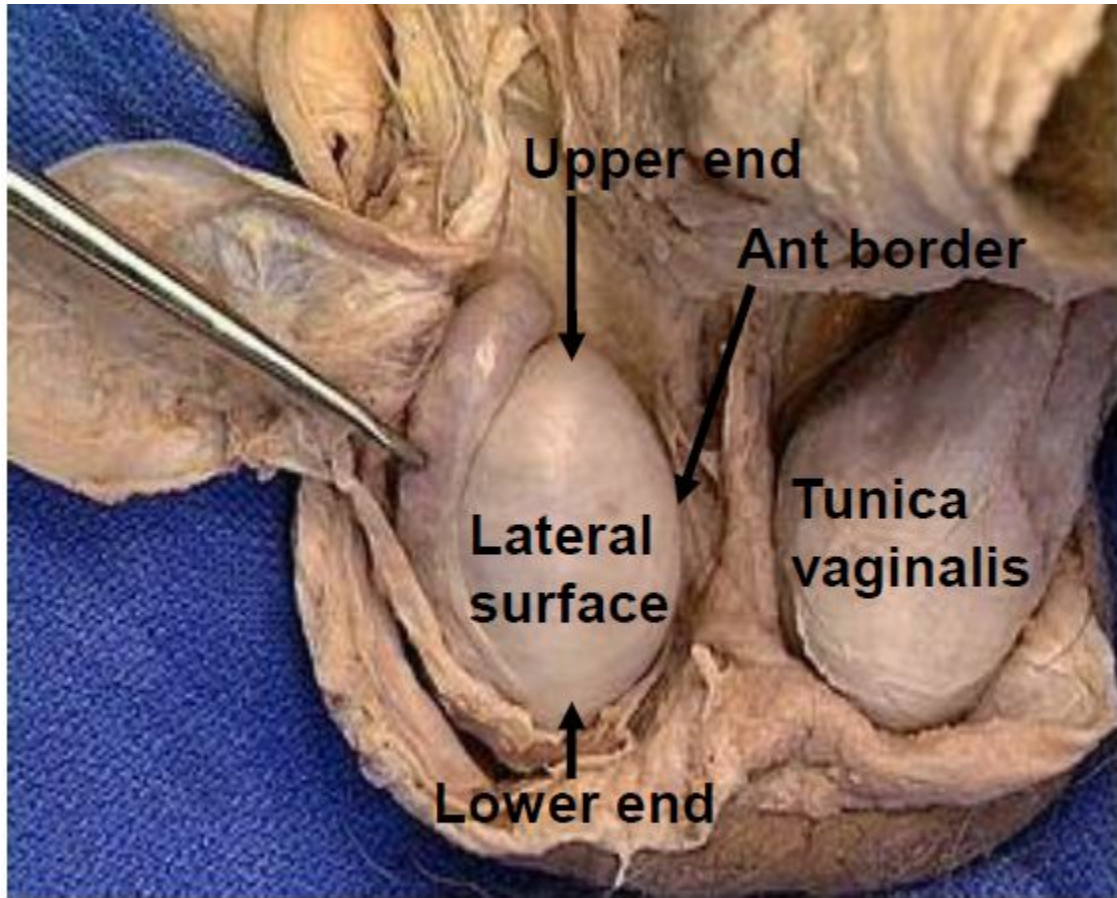

Anatomy Lab 1

Description on the back
Description deutsch
Description revis

MADE IN GERMANY
SOMSO
MODELLER
SEIT 1872
WWW.SOMSO.DE

Internal Anatomy of the Kidneys

Superior Mesenteric Artery

The blood vessel that pass between
SMA and AA is Left Renal Vein

Kidneys:
Posterior
view

segmental renal arteries

Constrictions of the ureters

Female Pelvis: Midsagittal section

Female genital system:
Superior view

**Female genital system:
Anterior view**

Male Pelvis: Midsagittal section

Lateral view of right testis

Posterior view of right testis

Male genital system: Lateral view