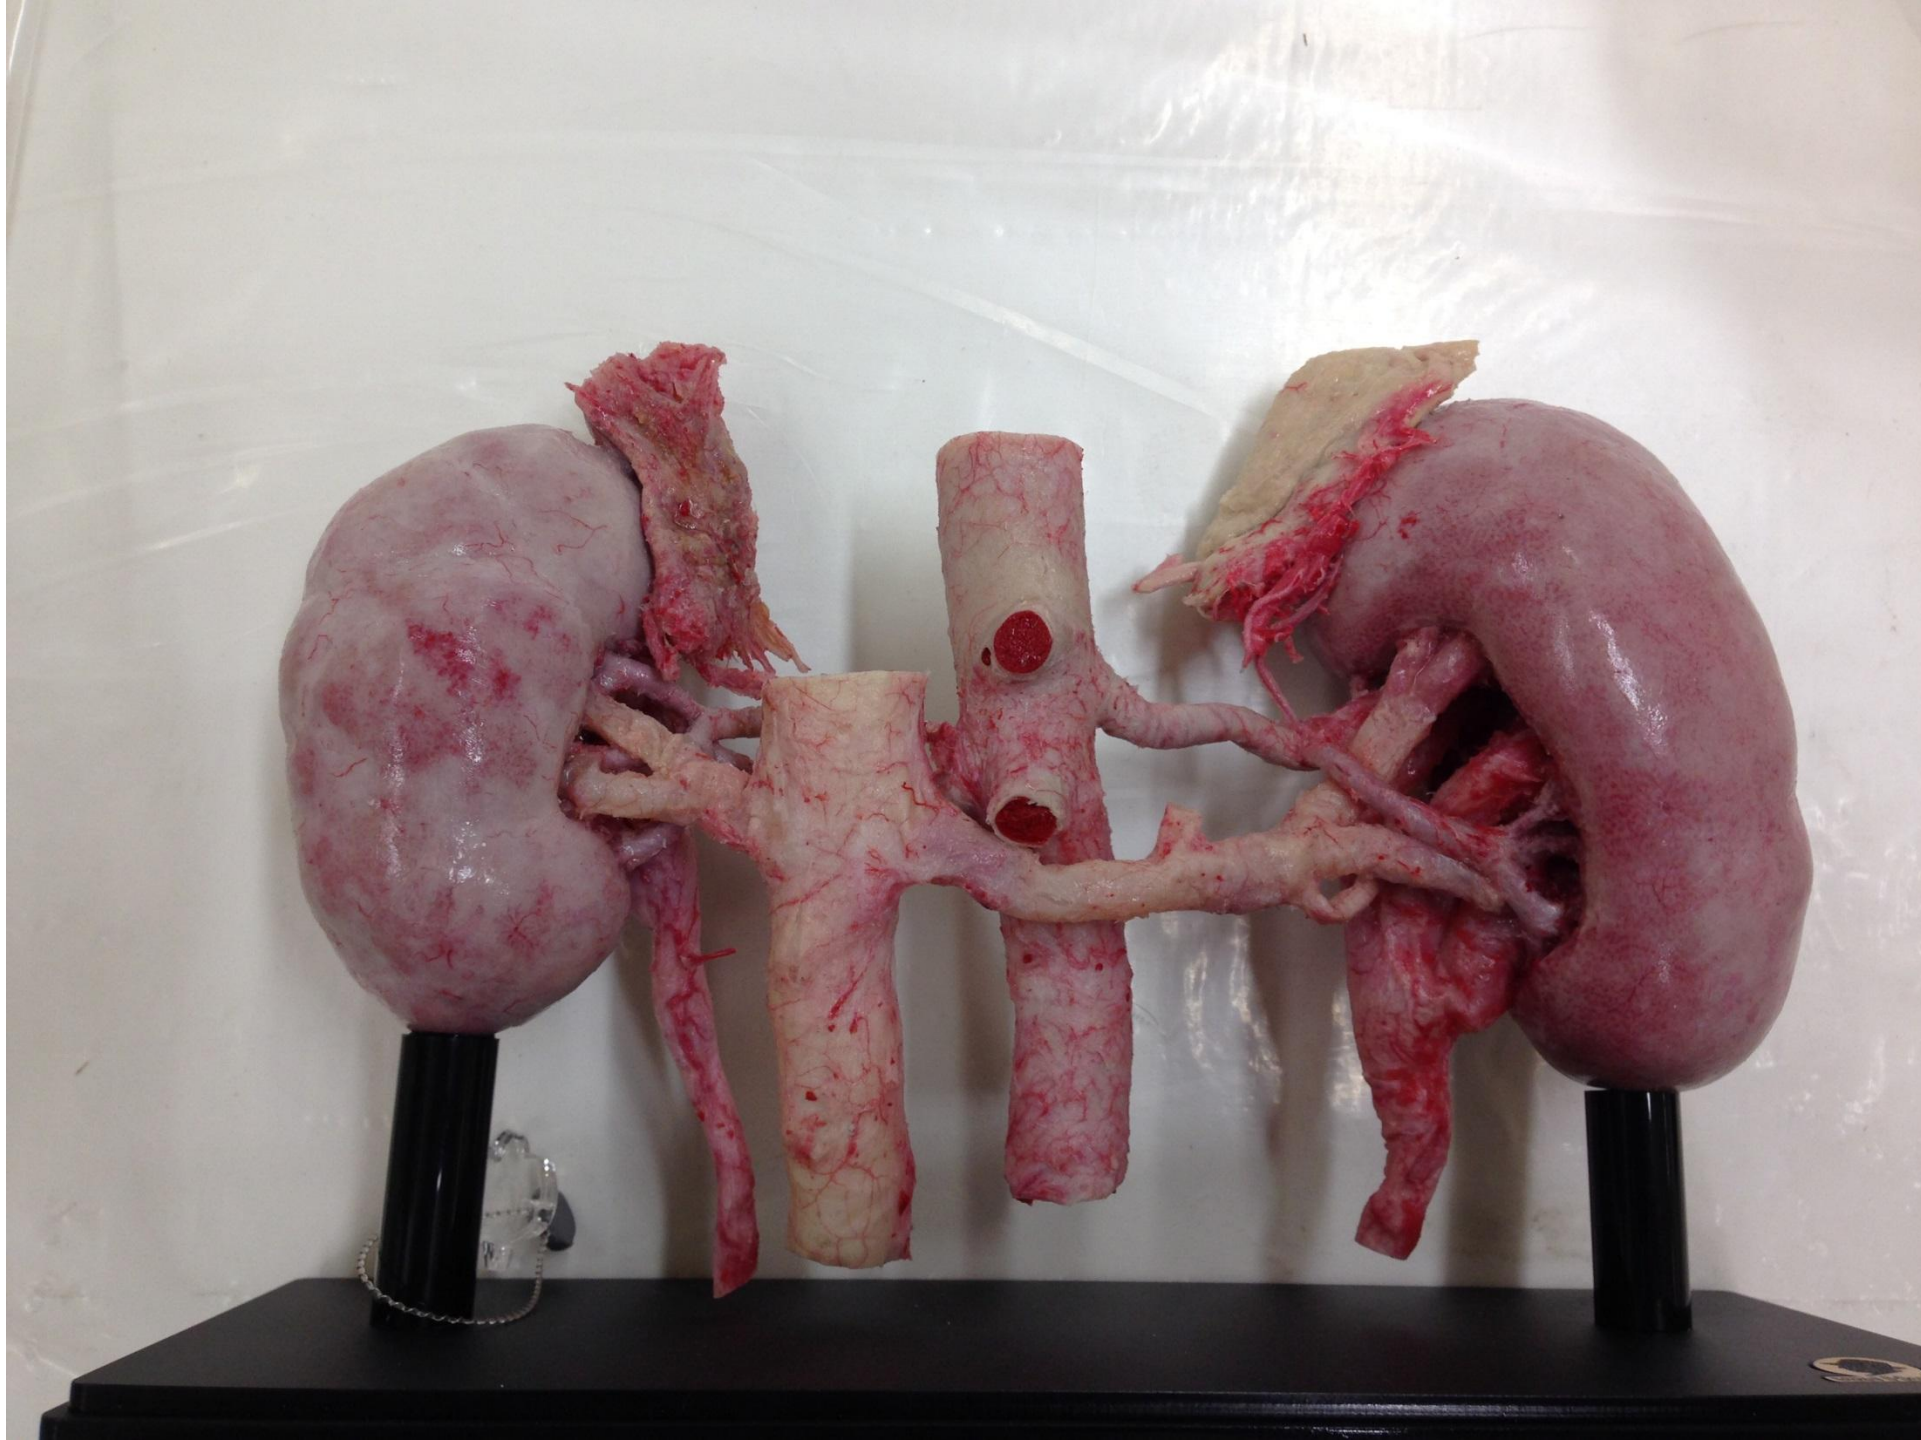

Anatomy Lab 1

Description on the back
Description deutsch
Description revis

MADE IN GERMANY
SOMSO
MODELLER
SEIT 1872
WWW.SOMSO.DE

Internal Anatomy of the Kidneys

Superior Mesenteric Artery

The blood vessel that pass between
SMA and AA is Left Renal Vein

Kidneys:
Posterior
view

segmental renal arteries

Constrictions of the ureters

Female Pelvis: Midsagittal section

Female genital system:
Superior view

**Female genital system:
Anterior view**

Male Pelvis: Midsagittal section

Lateral view of right testis

Posterior view of right testis

Male genital system: Lateral view