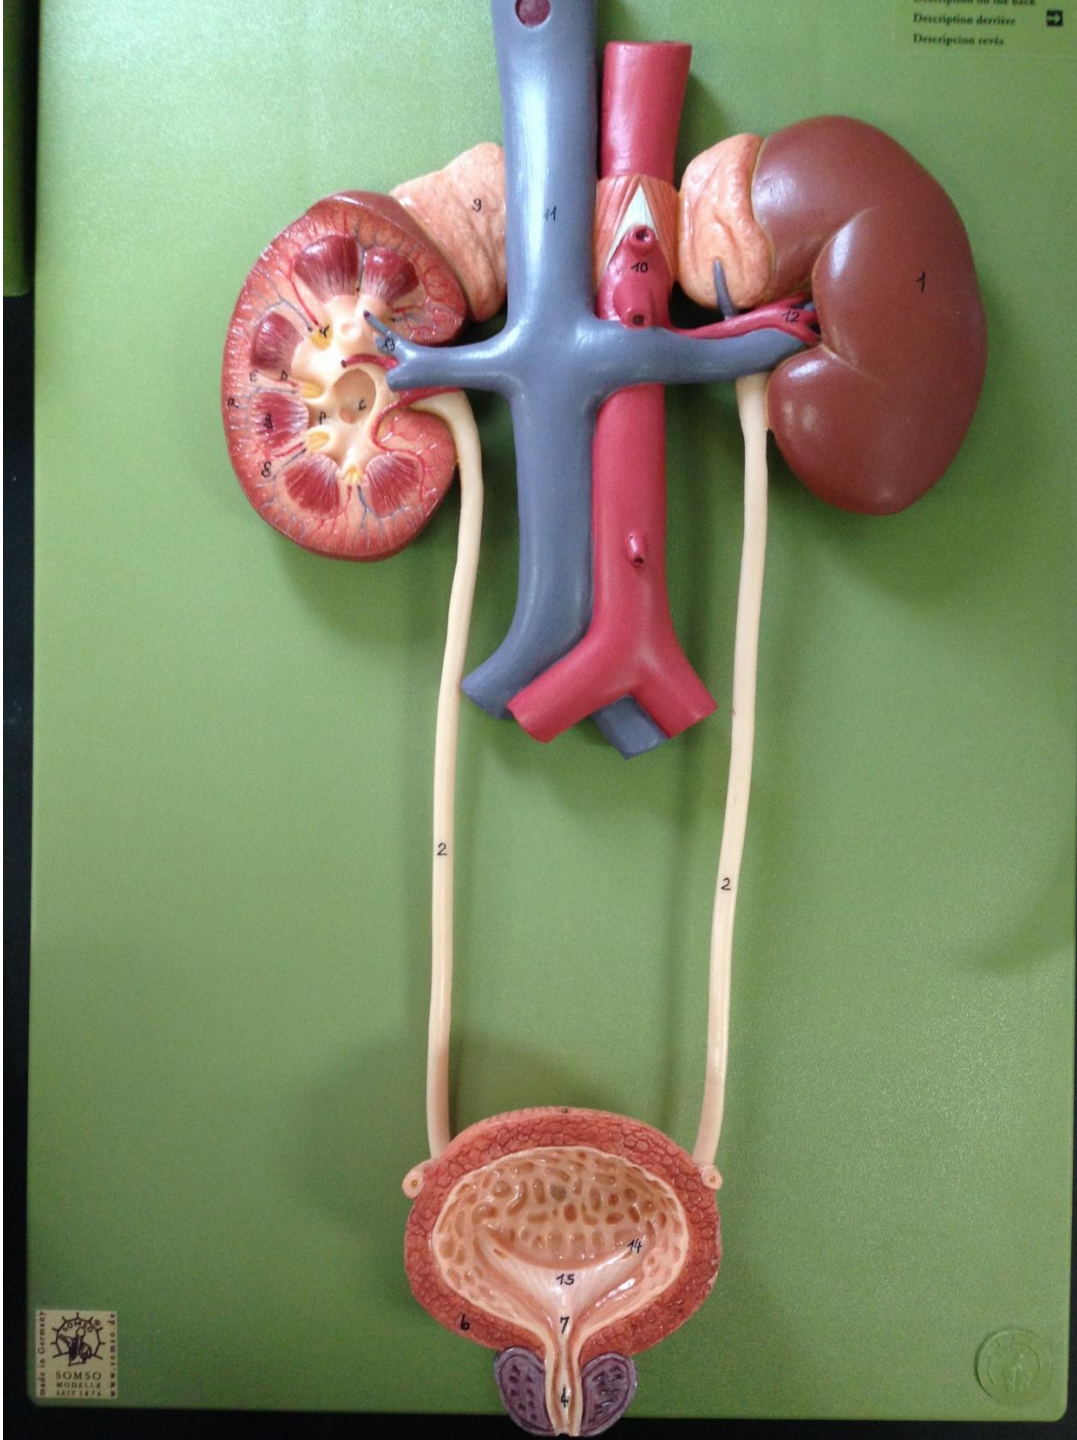

Anatomy Lab 1

Description on the back
Description deutsch
Description revis

MADE IN GERMANY
SOMSO
MODELLER
SEIT 1872
WWW.SOMSO.DE

Internal Anatomy of the Kidneys

Superior Mesenteric Artery

The blood vessel that pass between
SMA and AA is Left Renal Vein

Kidneys:
Posterior
view

segmental renal arteries

Constrictions of the ureters

Female Pelvis: Midsagittal section

Female genital system:
Superior view

**Female genital system:
Anterior view**

Male Pelvis: Midsagittal section

Lateral view of right testis

Posterior view of right testis

Male genital system: Lateral view