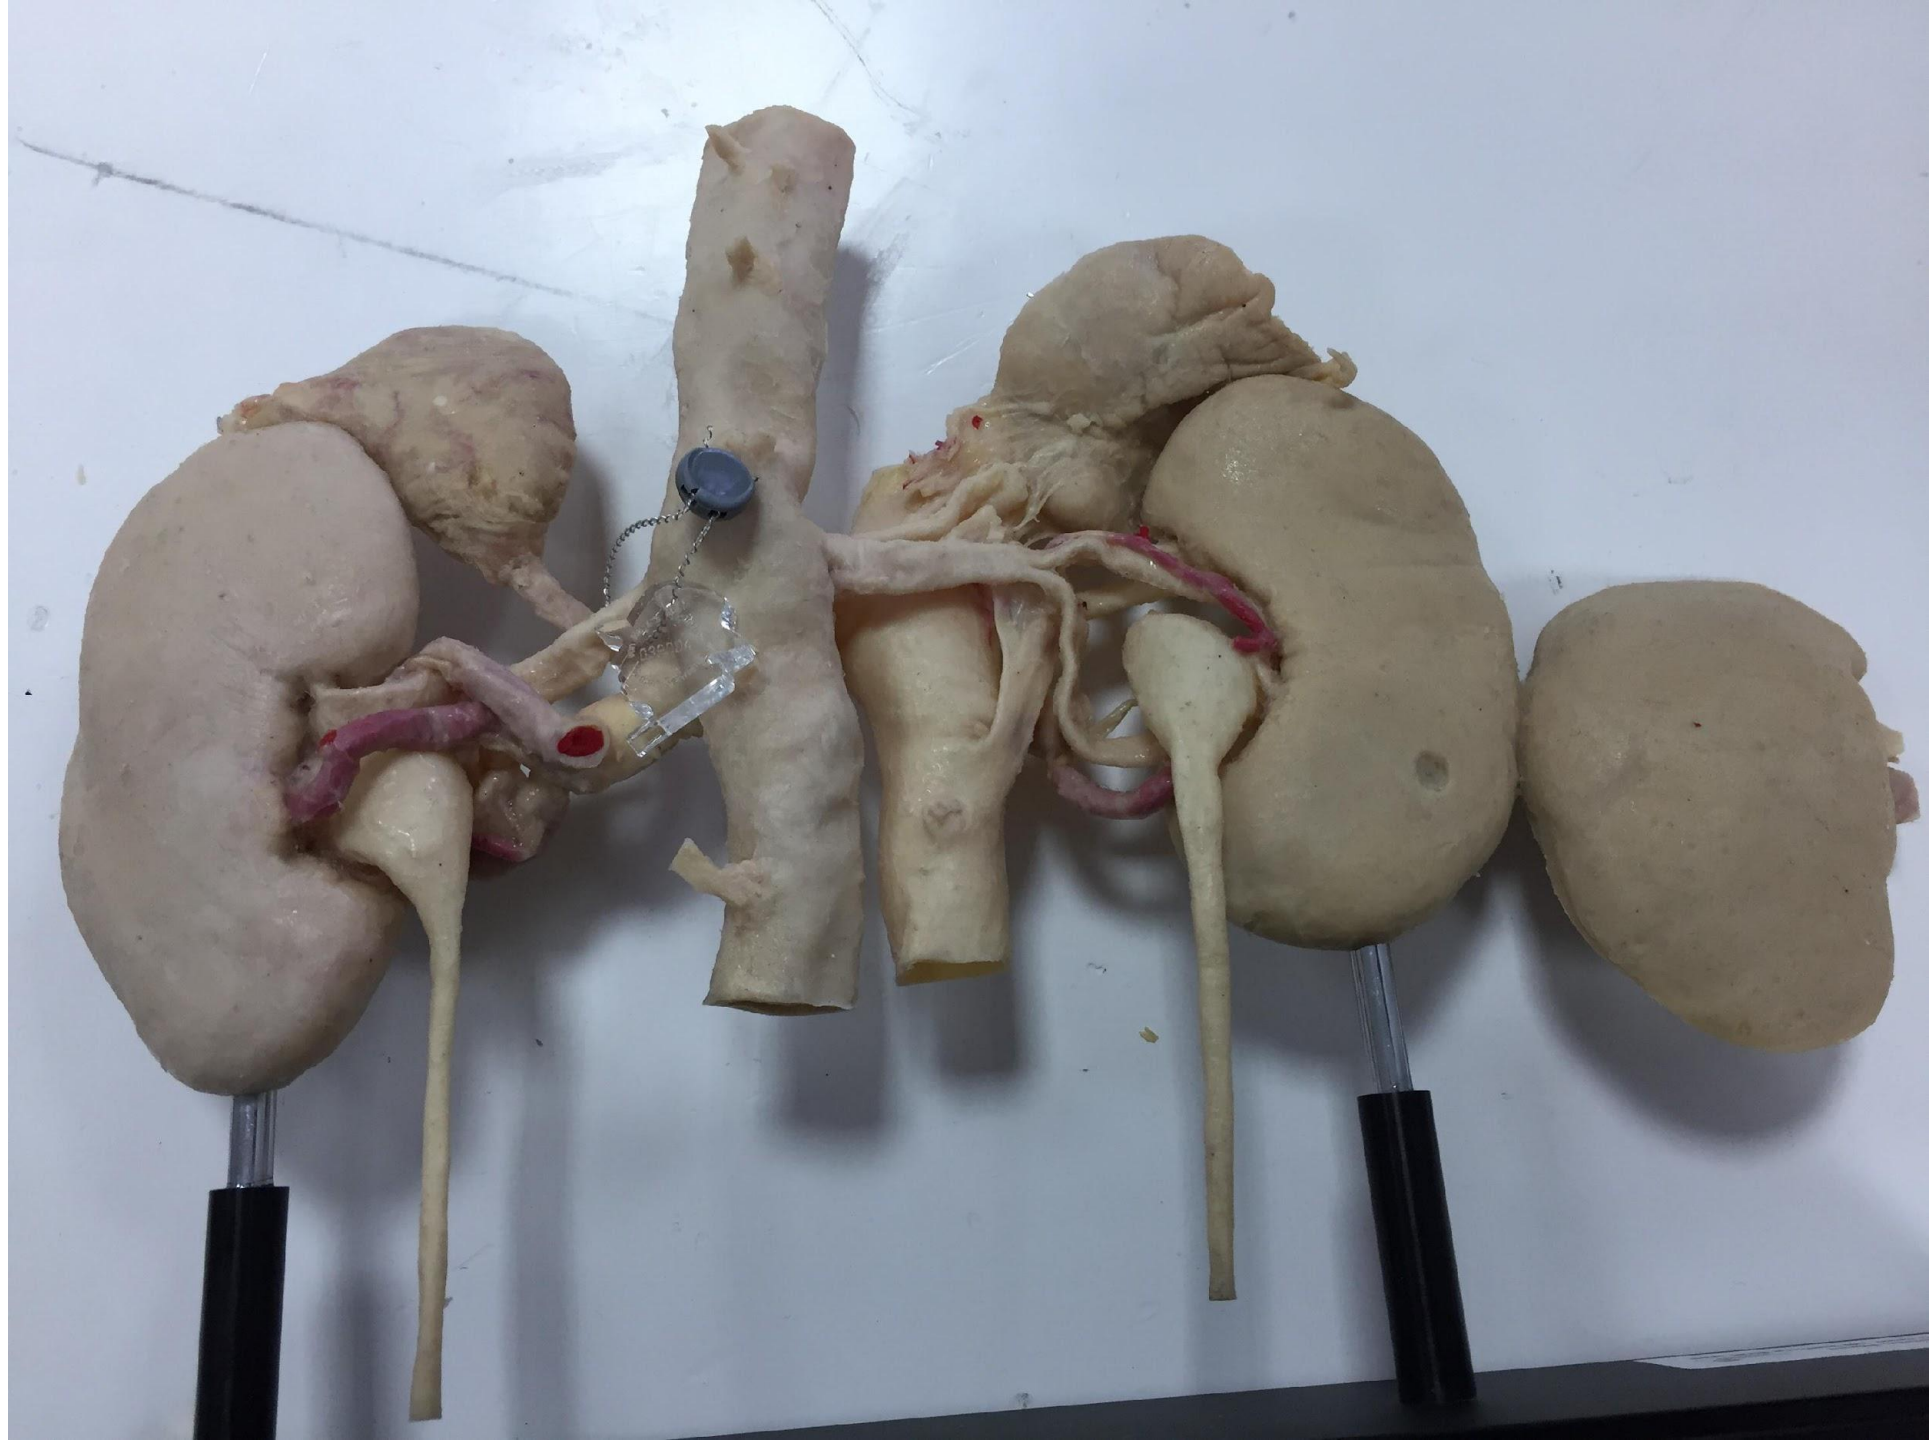

Anatomy Lab 1

Description on the back
Description deutsch
Description revis

MADE IN GERMANY
SOMSO
MODELLER
SEIT 1872
WWW.SOMSO.DE

Internal Anatomy of the Kidneys

Superior Mesenteric Artery

The blood vessel that pass between
SMA and AA is Left Renal Vein

Kidneys:
Posterior
view

segmental renal arteries

Constrictions of the ureters

Female Pelvis: Midsagittal section

Female genital system:
Superior view

**Female genital system:
Anterior view**

Male Pelvis: Midsagittal section

Lateral view of right testis

Posterior view of right testis

Male genital system: Lateral view