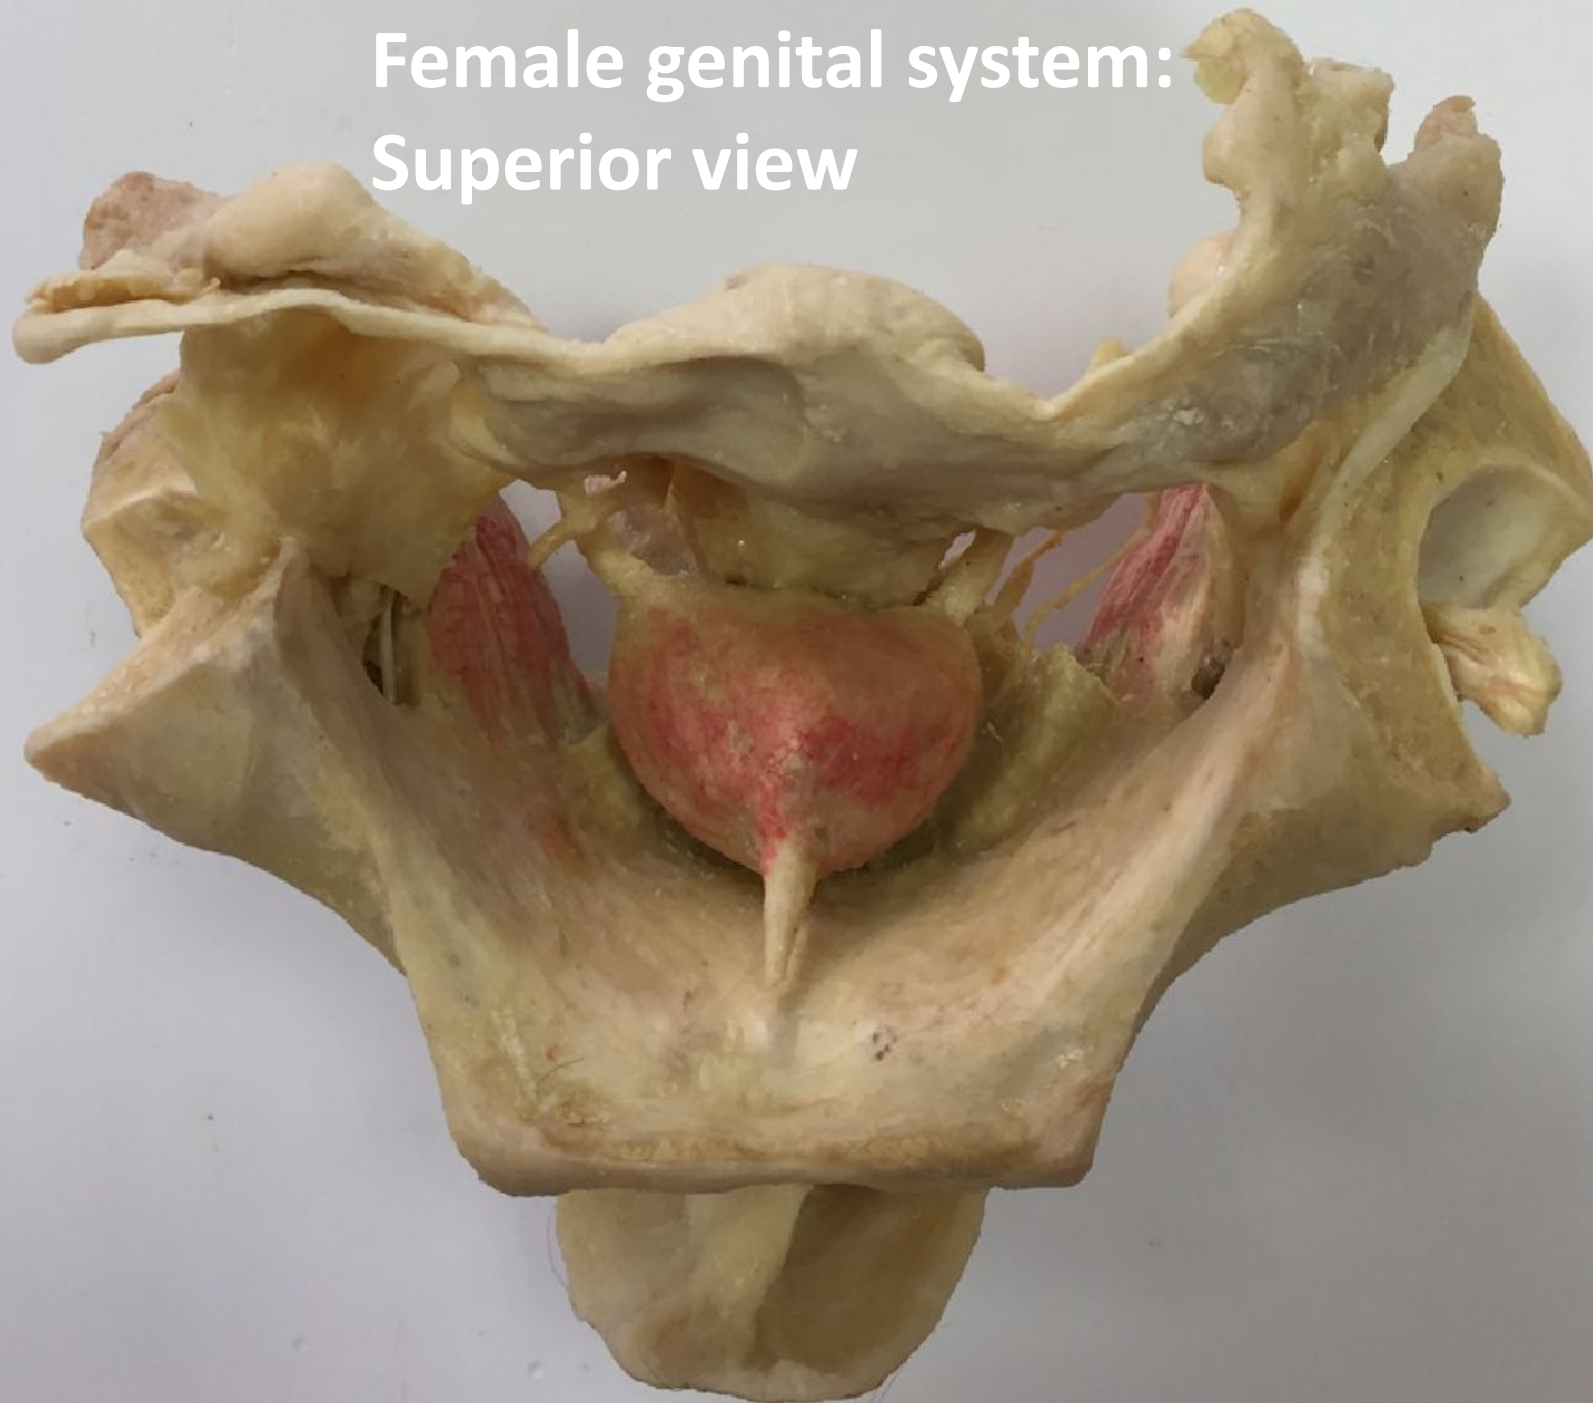

Anatomy Lab 1

Description on the back
Description deutsch
Description revis

MADE IN GERMANY
SOMSO
MODELLER
SEIT 1872
WWW.SOMSO.DE

Internal Anatomy of the Kidneys

Superior Mesenteric Artery

The blood vessel that pass between
SMA and AA is Left Renal Vein

Kidneys:
Posterior
view

segmental renal arteries

Constrictions of the ureters

Female Pelvis: Midsagittal section

Female genital system:
Superior view

**Female genital system:
Anterior view**

Male Pelvis: Midsagittal section

Lateral view of right testis

Posterior view of right testis

Male genital system: Lateral view