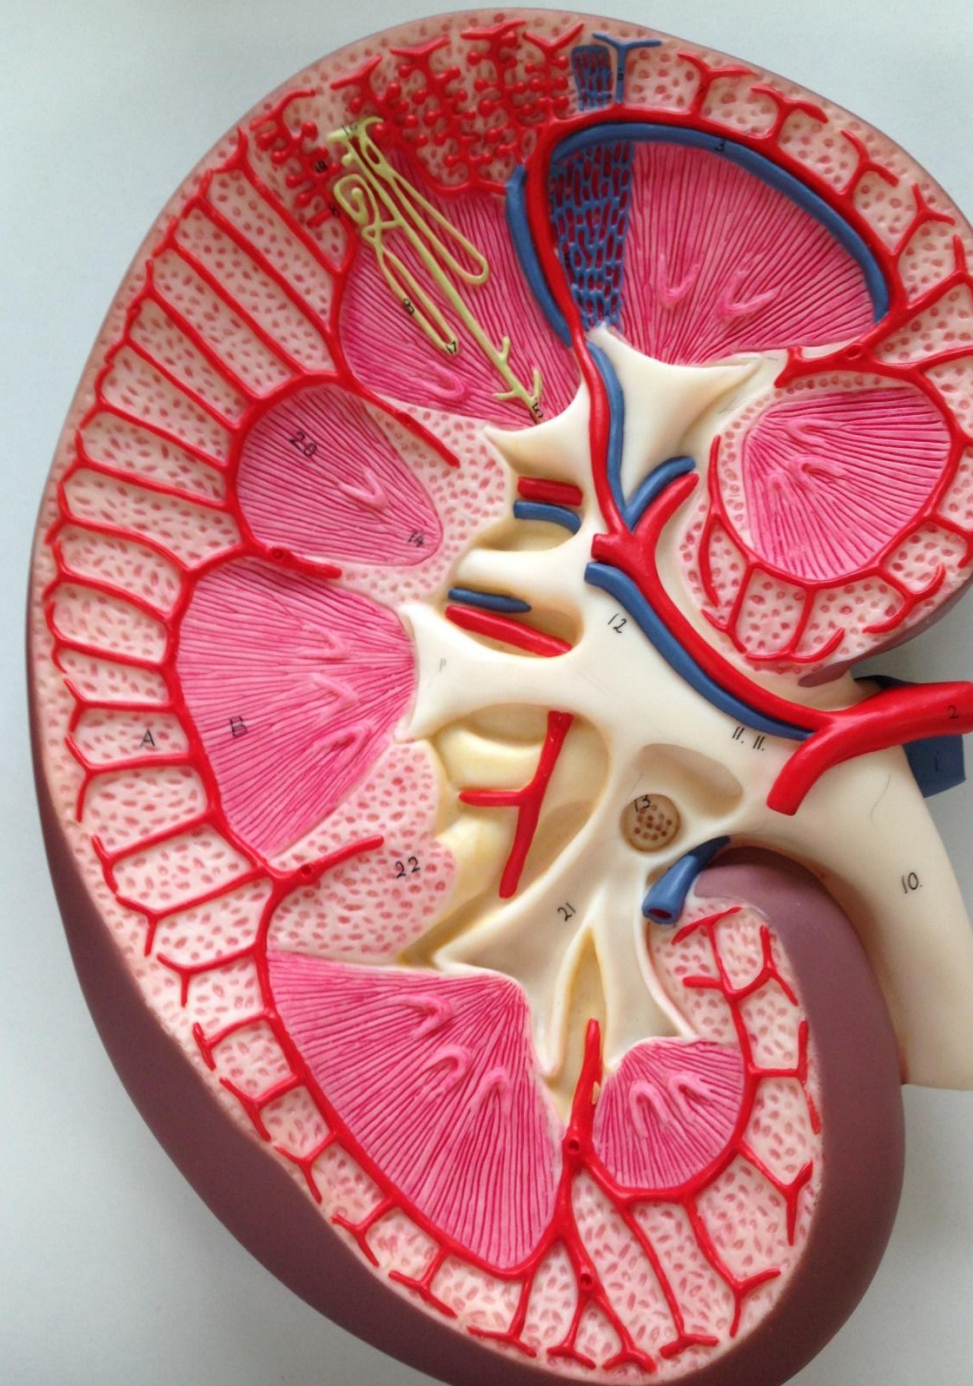

Anatomy Lab 1

Description on the back
Description deutsch
Description revis

MADE IN GERMANY
SOMSO
MODELLER
SEIT 1872
WWW.SOMSO.DE

Internal Anatomy of the Kidneys

Superior Mesenteric Artery

The blood vessel that pass between
SMA and AA is Left Renal Vein

Kidneys:
Posterior
view

segmental renal arteries

Constrictions of the ureters

Female Pelvis: Midsagittal section

Female genital system:
Superior view

**Female genital system:
Anterior view**

Male Pelvis: Midsagittal section

Lateral view of right testis

Posterior view of right testis

Male genital system: Lateral view