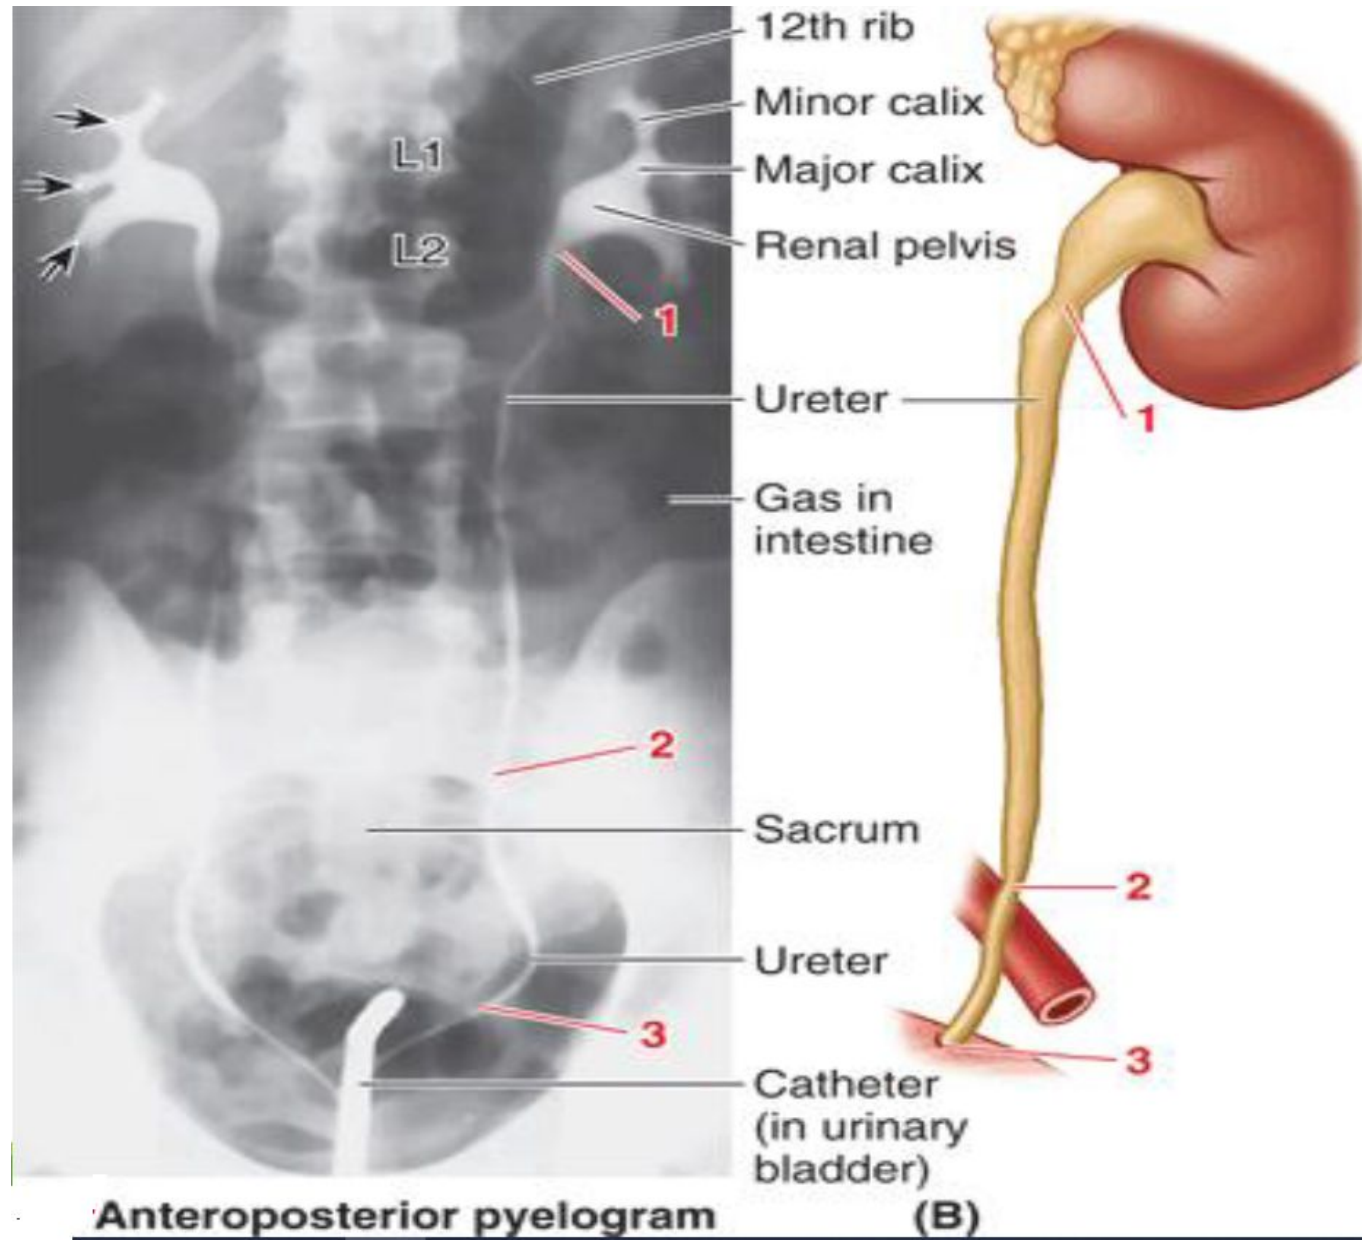

Anatomy Lab 1

Description on the back
Description deutsch
Description revis

MADE IN GERMANY
SOMSO
MODELLER
SEIT 1872
WWW.SOMSO.DE

Internal Anatomy of the Kidneys

Superior Mesenteric Artery

The blood vessel that pass between
SMA and AA is Left Renal Vein

Kidneys:
Posterior
view

segmental renal arteries

Constrictions of the ureters

Female Pelvis: Midsagittal section

Female genital system:
Superior view

**Female genital system:
Anterior view**

Male Pelvis: Midsagittal section

Lateral view of right testis

Posterior view of right testis

Male genital system: Lateral view