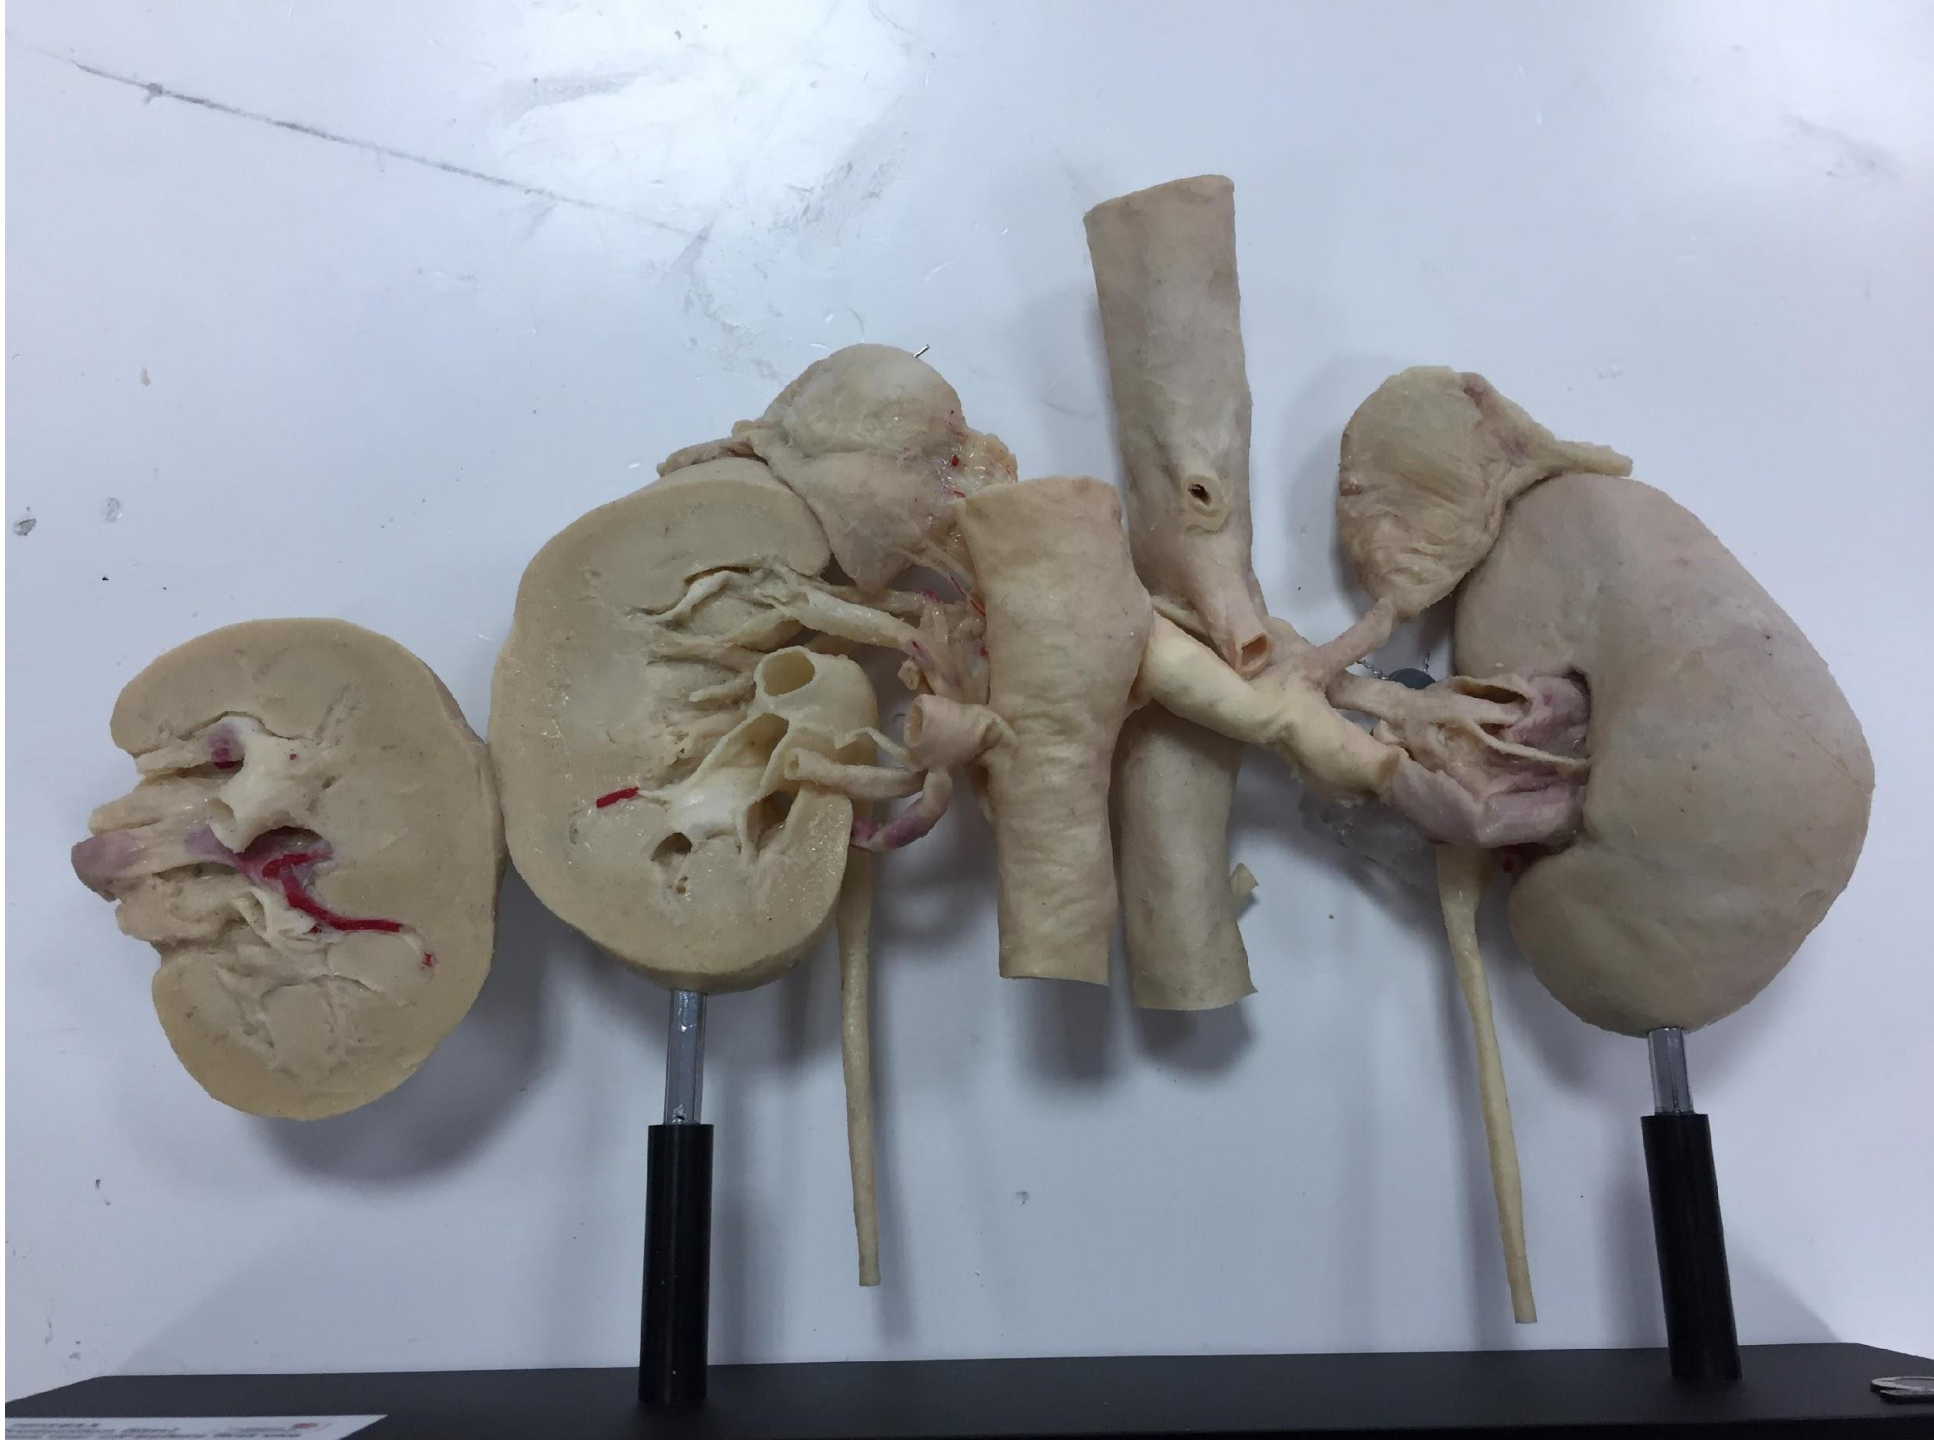

Anatomy Lab 1

Description on the back
Description deutsch
Description revis

MADE IN GERMANY
SOMSO
MODELLER
SEIT 1872
WWW.SOMSO.DE

Internal Anatomy of the Kidneys

Superior Mesenteric Artery

The blood vessel that pass between
SMA and AA is Left Renal Vein

Kidneys:
Posterior
view

segmental renal arteries

Constrictions of the ureters

Female Pelvis: Midsagittal section

Female genital system:
Superior view

**Female genital system:
Anterior view**

Male Pelvis: Midsagittal section

Lateral view of right testis

Posterior view of right testis

Male genital system: Lateral view