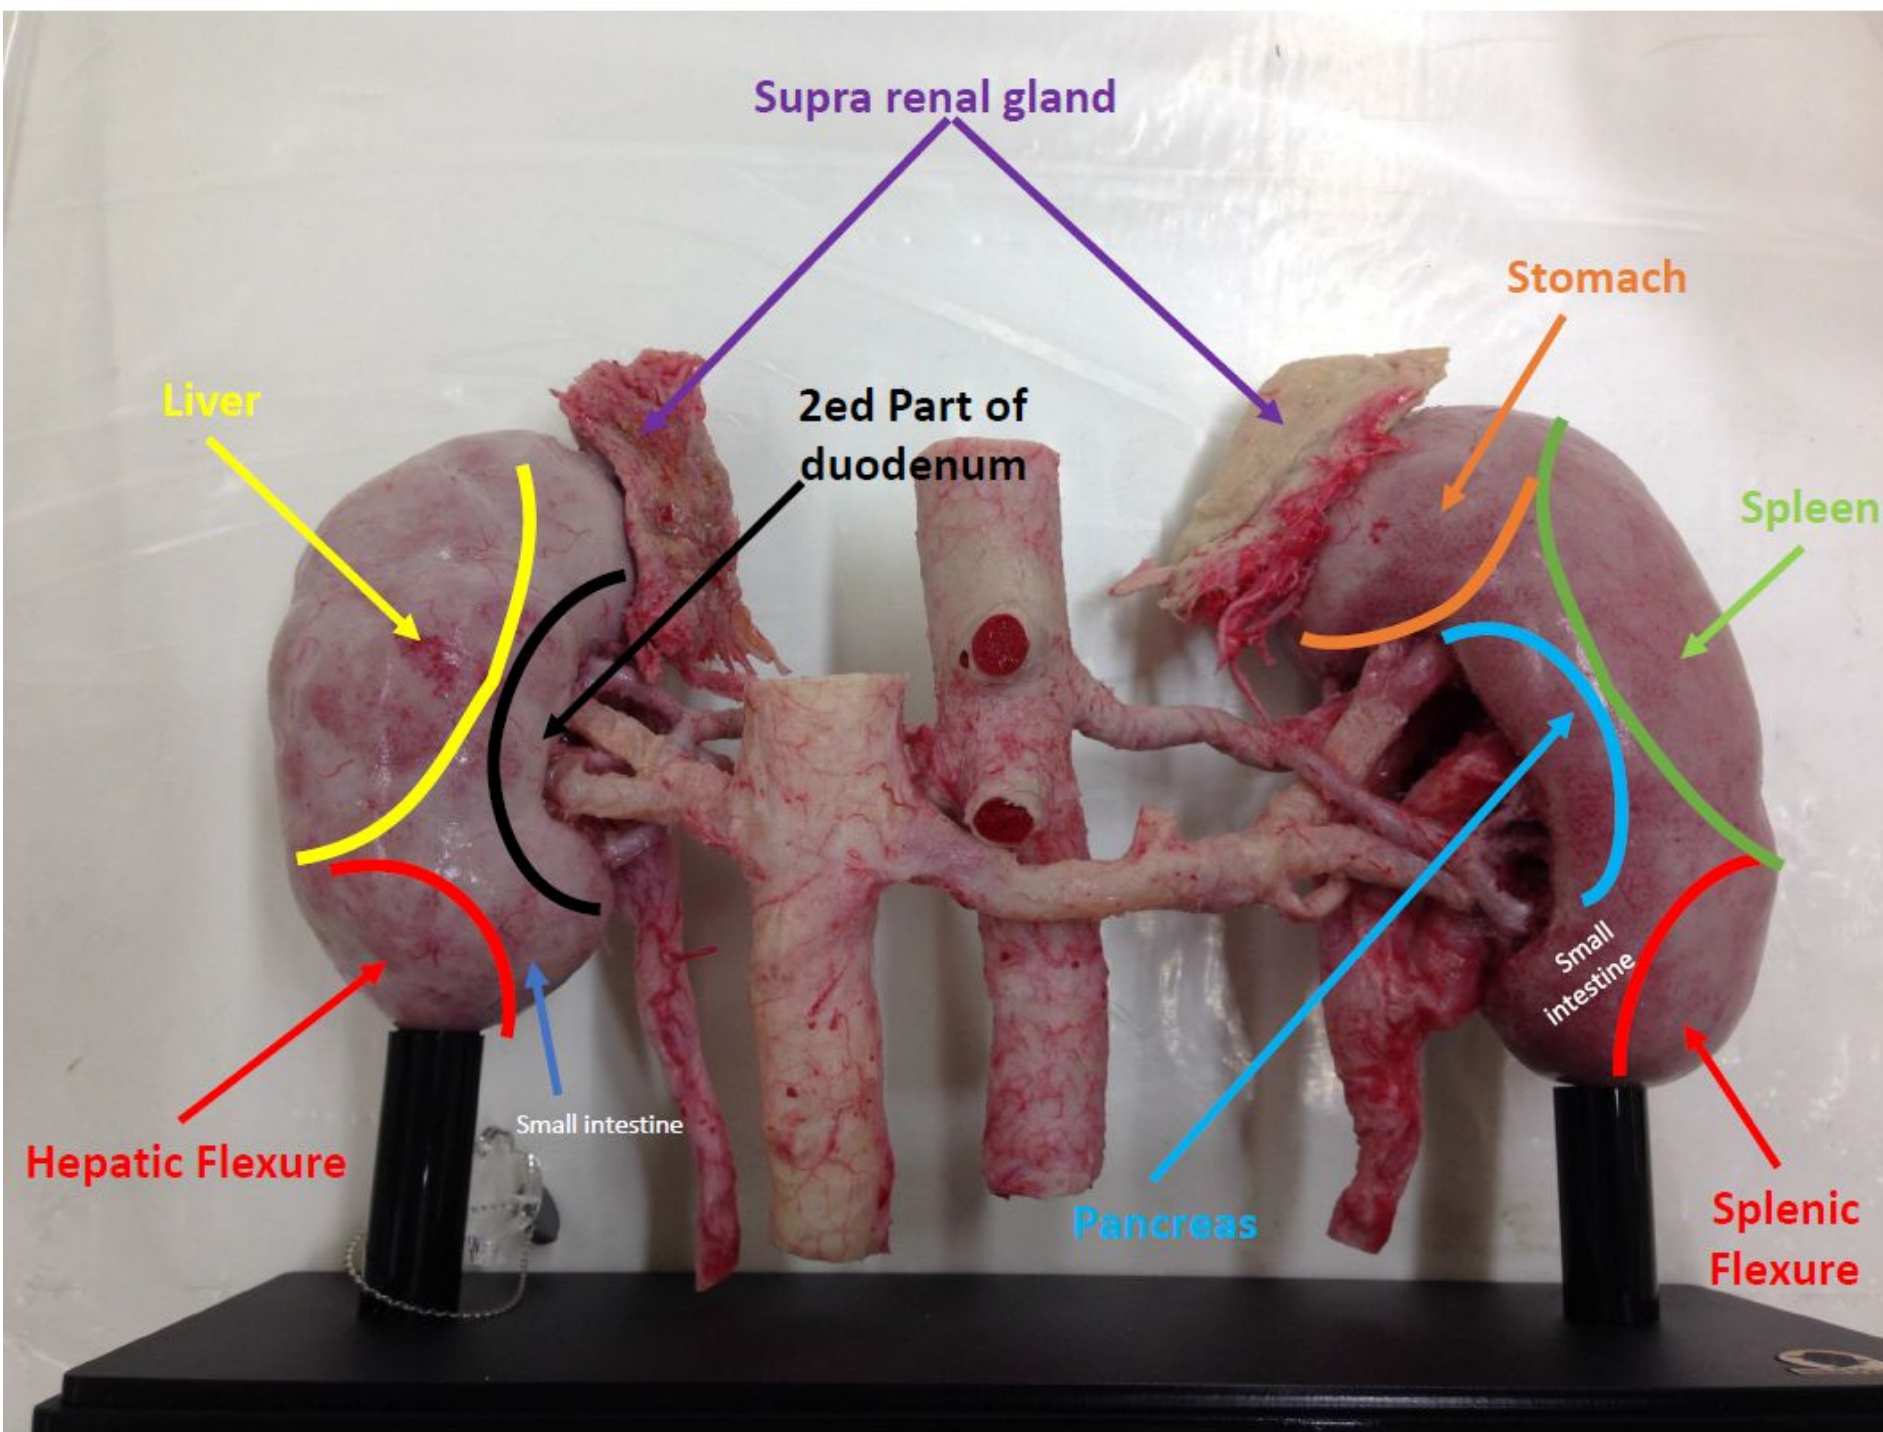

Anatomy Lab 1

Description on the back
Description deutsch
Description revis

MADE IN GERMANY
SOMSO
MODELLER
SEIT 1872
WWW.SOMSO.DE

Internal Anatomy of the Kidneys

Superior Mesenteric Artery

The blood vessel that pass between
SMA and AA is Left Renal Vein

Kidneys:
Posterior
view

segmental renal arteries

Constrictions of the ureters

Female Pelvis: Midsagittal section

Female genital system:
Superior view

**Female genital system:
Anterior view**

Male Pelvis: Midsagittal section

Lateral view of right testis

Posterior view of right testis

Male genital system: Lateral view