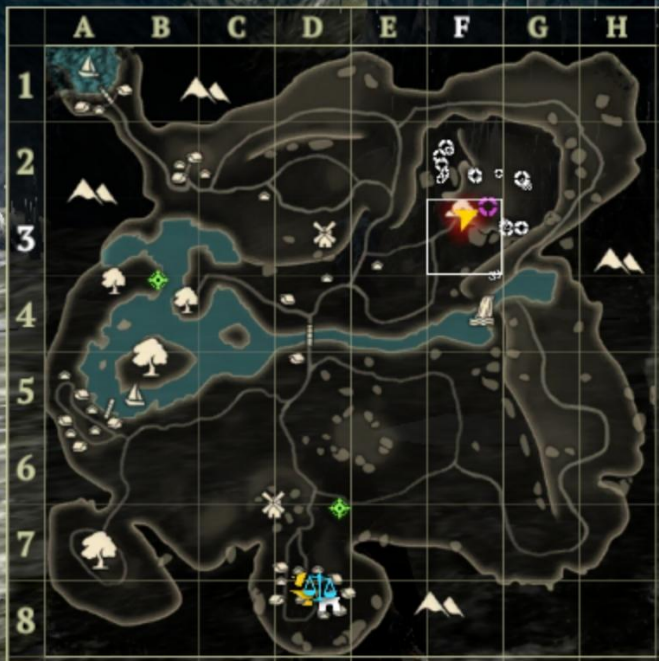

Fallen Troll

26,891/26,891