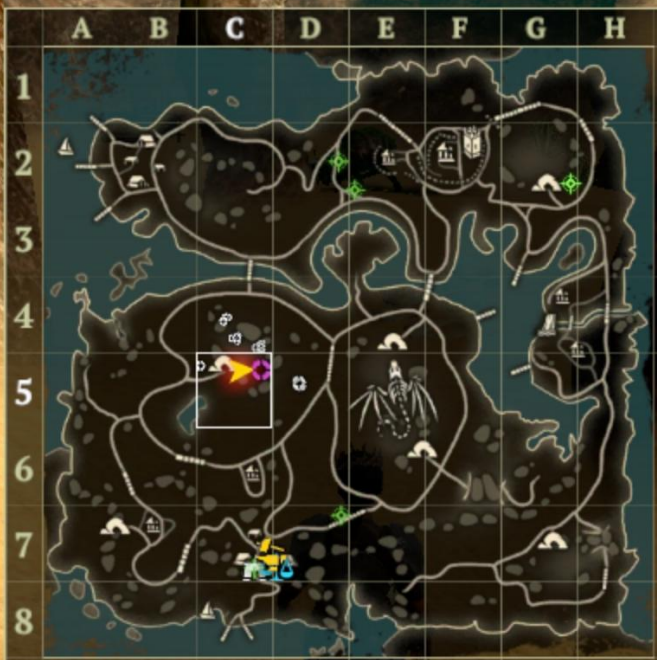

12,890/12,890
42,126,380/45,000,000
LVL 64 CP 776,383

Iylis Crimson

Giant Scarab

29,784/29,784

21,476

895