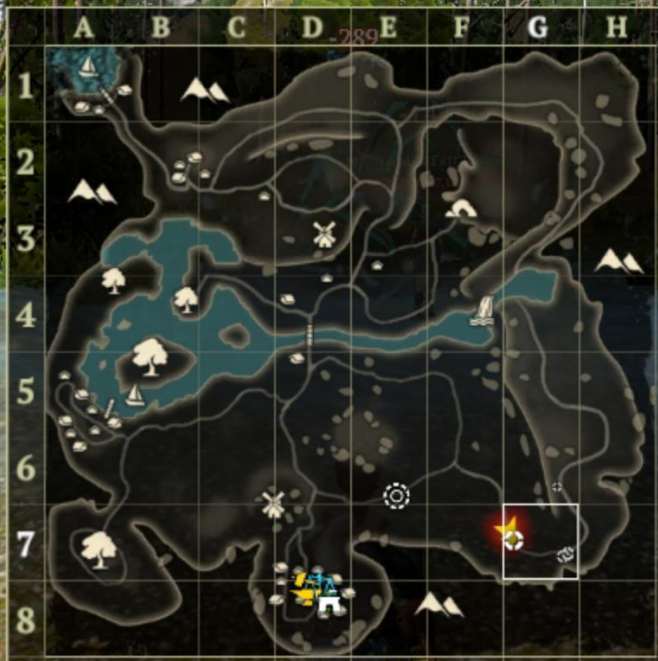

13,514/13,514
 44,992,070/55,000,000
 LVL 66 CP 899,012
 Iylis Crimson XWao

Corrupt Creature

104,124/104,702

+ 24,826

+ 981

8,420/9,061
 815,475/4,200,000
 LVL 45 CP 161,775

Iylis Crimson XWao

CovalentXX joined game