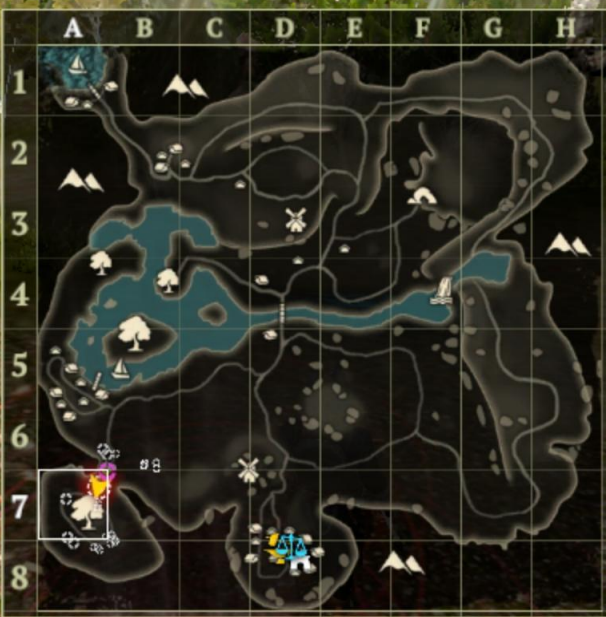

Skylark Fields

 **Iylis Crimson**
❤️ 7,995/7,995
⭐ 1,667,105/3,300,000
🏠 LVL 42 🏠 CP 88,572

Minotaur King
26,037/26,037

 + 2,070 
 + 2,716 

  3,580/4,258
 174,642/247,000
LVL 22 CP 18,985

Iylis Crimson

Kill 5/12 Black Trolls