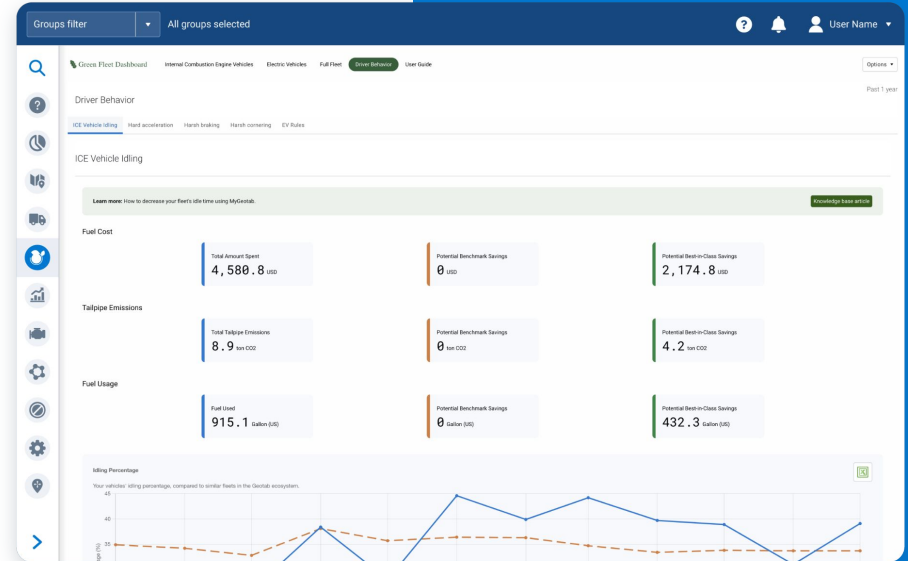

02

Introducing the Green Fleet Dashboard

Introducing the Green Fleet Dashboard

The [Green Fleet Dashboard](#) is a free* Add-In within MyGeotab that delivers fleet sustainability insights to allow you to monitor your fleet cost and environmental performance over time, and identify opportunities for improvement.

NOTE: The Green Fleet Dashboard is only free for Geotab Customers.

Green Fleet Dashboard

The [Green Fleet Dashboard](#) delivers data on:

- Fuel usage*
- Emissions*
- Operational costs*
- Electric Vehicle (EV) usage*
- Driver behavior
- Idling

*NOTE: Only available on Pro and ProPlus rate plans.

Identify cost and emissions savings

Gain insights of the potential cost and emission savings to drive initiatives.

Monitor your fleet fuel economy

Compare your fleet fuel economy to a benchmarking of similar fleets in the Geotab ecosystem over time. See how you measure up among the rest!

Identify the impact of idling

Pinpoint how much idling is impacting your costs and emissions.

Driver behavior

- Track key driver performance indicators related to fuel efficient driver behaviour, harsh events and charging exceptions
- Identify ways of improving cost and emissions using MyGeotab