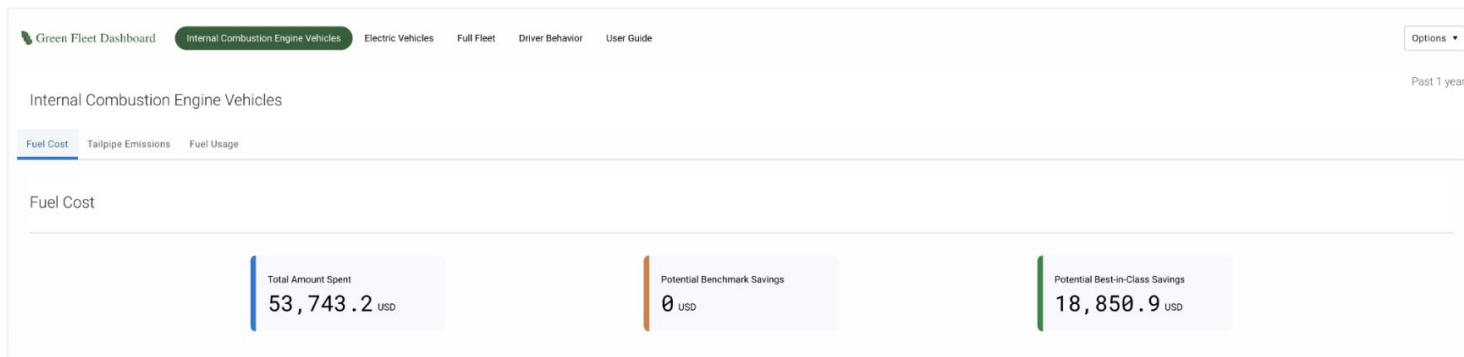

02

Introducing the Green Fleet Dashboard

Introducing the Green Fleet Dashboard

The [Green Fleet Dashboard](#) is a free* Add-In within MyGeotab that delivers fleet sustainability insights to allow you to monitor your fleet cost and environmental performance over time, and identify opportunities for improvement.

NOTE: The Green Fleet Dashboard is only free for Geotab Customers.

Green Fleet Dashboard

The [Green Fleet Dashboard](#) delivers data on:

- Fuel usage*
- Emissions*
- Operational costs*
- Electric Vehicle (EV) usage*
- Driver behavior
- Idling