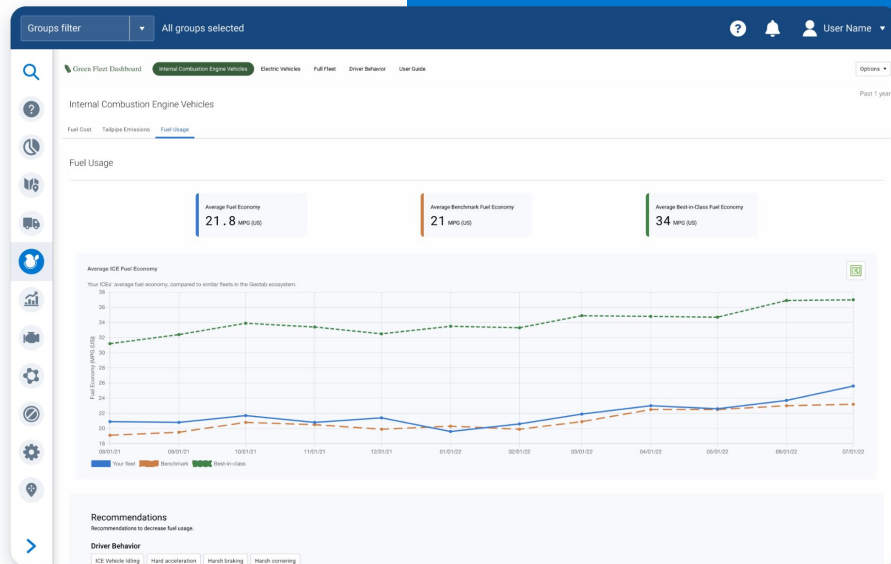

NOTE: The Green Fleet Dashboard is only free for Geotab Customers.

Green Fleet Dashboard

The [Green Fleet Dashboard](#) delivers data on:

- Fuel usage*
- Emissions*
- Operational costs*
- Electric Vehicle (EV) usage*
- Driver behavior
- Idling

*NOTE: Only available on Pro and ProPlus rate plans.

Identify cost and emissions savings

Gain insights of the potential cost and emission savings to drive initiatives.

Monitor your fleet fuel economy

Compare your fleet fuel economy to a benchmarking of similar fleets in the Geotab ecosystem over time. See how you measure up among the rest!

Identify the impact of idling

Pinpoint how much idling is impacting your costs and emissions.

Driver behavior

- Track key driver performance indicators related to fuel efficient driver behaviour, harsh events and charging exceptions
- Identify ways of improving cost and emissions using MyGeotab