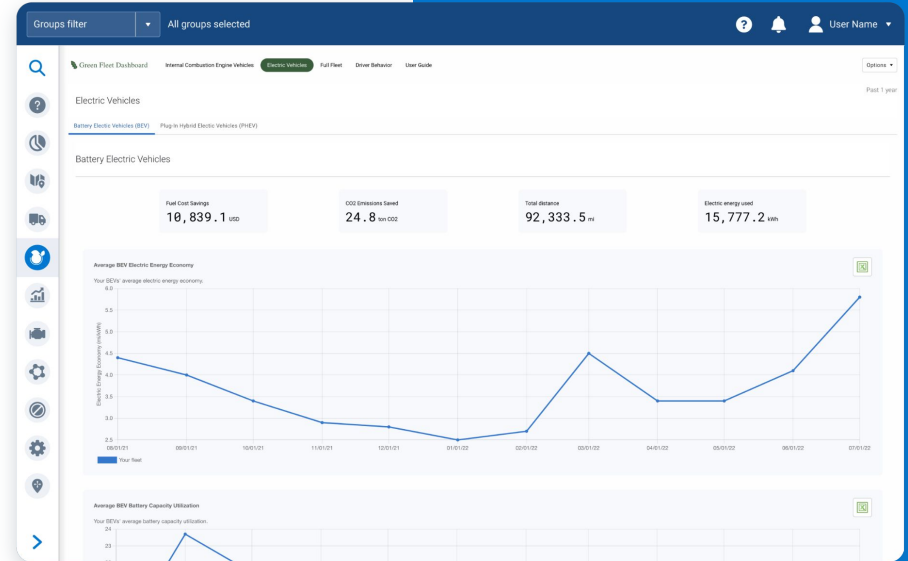

Track BEV and PHEV performance and utilization

Monitor your electric vehicle performance and utilization:

- Energy and combined efficiency
- Daily battery utilization
- Report on your EV realized savings