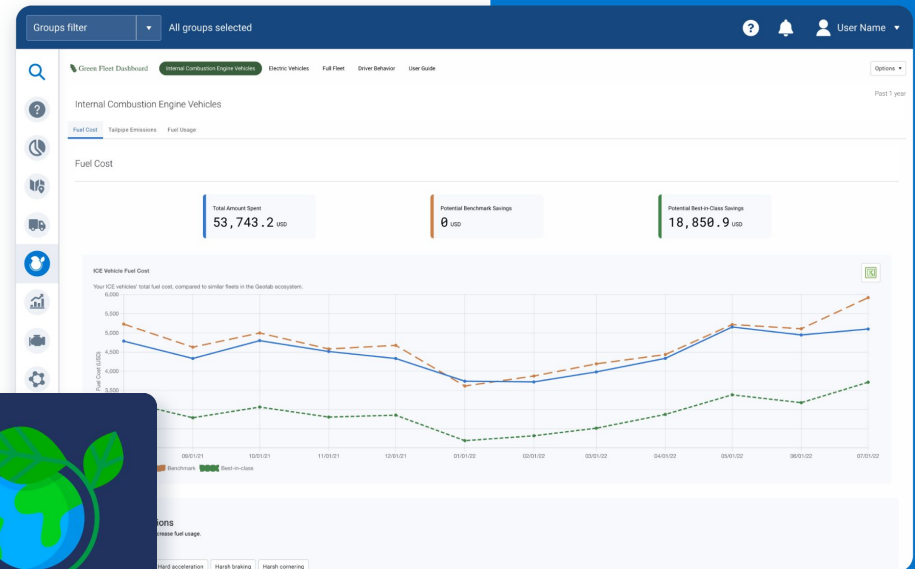

Green Fleet Dashboard

Insights for reduced emissions and increased fleet savings

01

Sustainability and Reducing Cost

Sustainability and Reducing Cost

Geotab – a global leader of connected vehicle telematics committed to making real progress towards climate action goals.

We reveal insights from real-world data that helps fleets reduce emissions and costs while improving operational efficiency. This helps our customers implement effective carbon reduction strategies so they can remain focused on their business.

02

Introducing the Green Fleet Dashboard

Introducing the Green Fleet Dashboard

The [Green Fleet Dashboard](#) is a free* Add-In within MyGeotab that delivers fleet sustainability insights to allow you to monitor your fleet cost and environmental performance over time, and identify opportunities for improvement.

NOTE: The Green Fleet Dashboard is only free for Geotab Customers.

Green Fleet Dashboard

The [Green Fleet Dashboard](#) delivers data on:

- Fuel usage*
- Emissions*
- Operational costs*
- Electric Vehicle (EV) usage*
- Driver behavior
- Idling