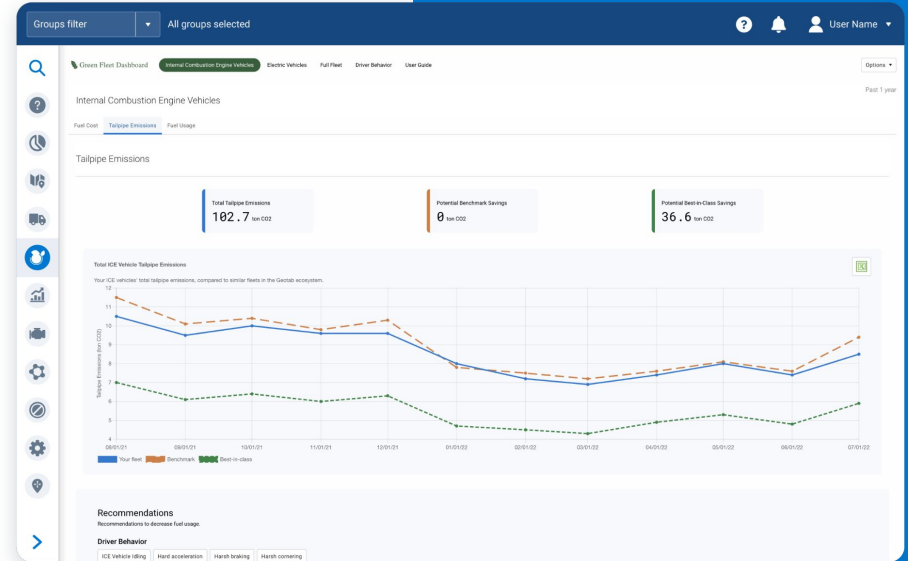

02

Introducing the Green Fleet Dashboard

Introducing the Green Fleet Dashboard

The [Green Fleet Dashboard](#) is a free* Add-In within MyGeotab that delivers fleet sustainability insights to allow you to monitor your fleet cost and environmental performance over time, and identify opportunities for improvement.

NOTE: The Green Fleet Dashboard is only free for Geotab Customers.

Green Fleet Dashboard

The [Green Fleet Dashboard](#) delivers data on:

- Fuel usage*
- Emissions*
- Operational costs*
- Electric Vehicle (EV) usage*
- Driver behavior
- Idling

*NOTE: Only available on Pro and ProPlus rate plans.

Identify cost and emissions savings

Gain insights of the potential cost and emission savings to drive initiatives.

Monitor your fleet fuel economy

Compare your fleet fuel economy to a benchmarking of similar fleets in the Geotab ecosystem over time. See how you measure up among the rest!

Identify the impact of idling

Pinpoint how much idling is impacting your costs and emissions.

Driver behavior

- Track key driver performance indicators related to fuel efficient driver behaviour, harsh events and charging exceptions
- Identify ways of improving cost and emissions using MyGeotab