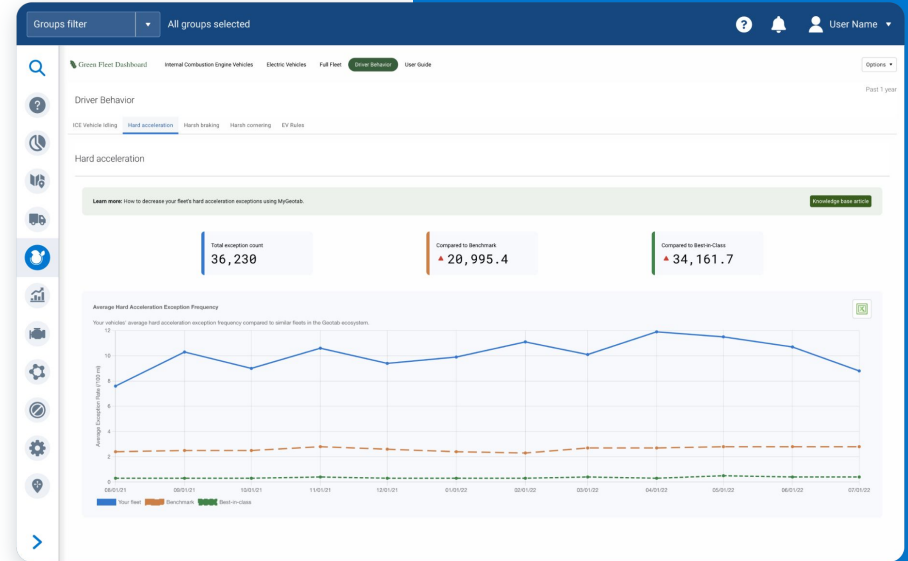

NOTE: The Green Fleet Dashboard is only free for Geotab Customers.

Green Fleet Dashboard

The [Green Fleet Dashboard](#) delivers data on:

- Fuel usage*
- Emissions*
- Operational costs*
- Electric Vehicle (EV) usage*
- Driver behavior
- Idling

*NOTE: Only available on Pro and ProPlus rate plans.

Identify cost and emissions savings

Gain insights of the potential cost and emission savings to drive initiatives.

Monitor your fleet fuel economy

Compare your fleet fuel economy to a benchmarking of similar fleets in the Geotab ecosystem over time. See how you measure up among the rest!

Identify the impact of idling

Pinpoint how much idling is impacting your costs and emissions.

Driver behavior

- Track key driver performance indicators related to fuel efficient driver behaviour, harsh events and charging exceptions
- Identify ways of improving cost and emissions using MyGeotab