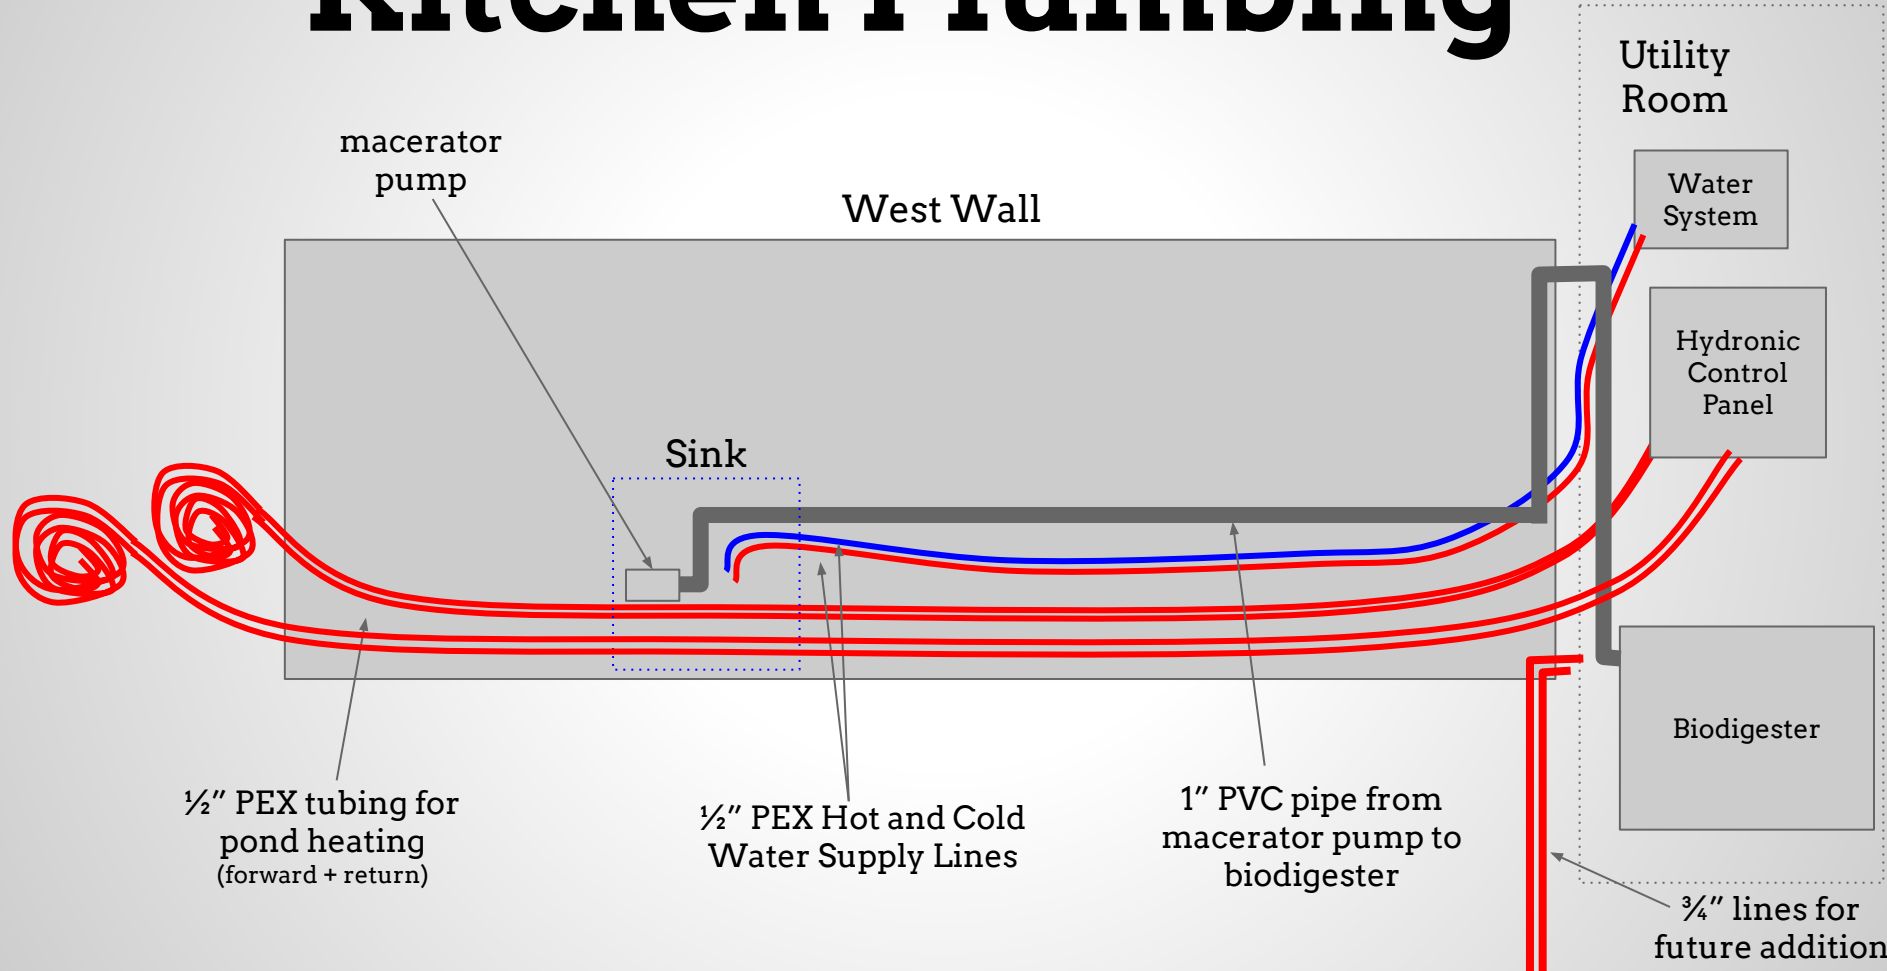

Kitchen Plumbing