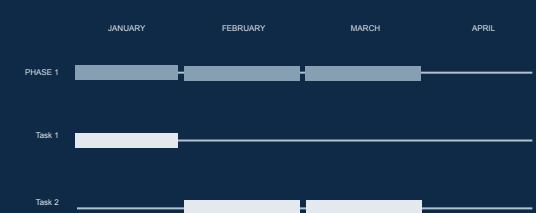

Pana

Amico

Bro

Rafiki

Use our editable graphic resources...

You can easily **resize** these resources without losing quality. To **change the color**, just ungroup the resource and click on the object you want to change. Then, click on the paint bucket and select the color you want.

Group the resource again when you're done.

...and our sets of editable icons

You can resize these icons without losing quality.

You can change the stroke and fill color; just select the icon and click on the paint bucket/pen.