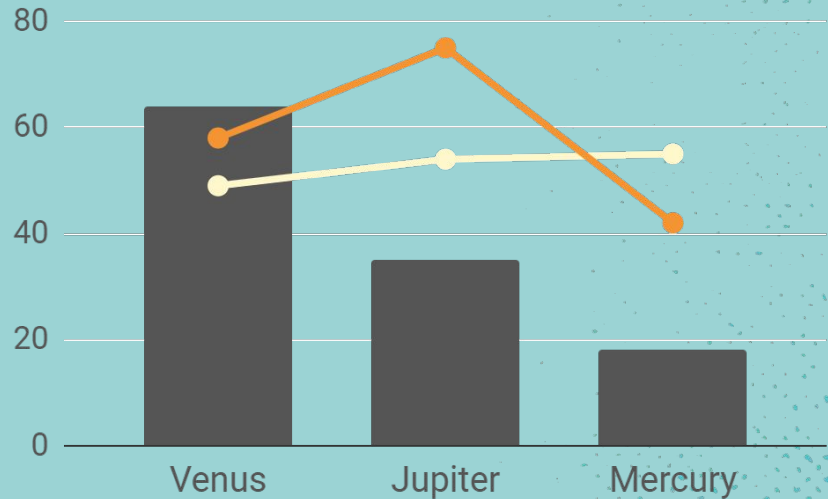

Vision

Venus has a beautiful name and is the second planet from the Sun. It's terribly hot

Our values

Loyalty

Mercury is a bit larger than the Moon

Efficiency

Despite being red, Mars is actually a cold place

Reliability

Venus is the second planet from the Sun

Commitment

Neptune the farthest planet from the Sun

Our Success

800K

Despite being red, Mars is actually a cold planet

900

K is composed of hydrogen and helium

Statistics

54% Saturn stats

78% Neptune stats

To modify this graph, click on it, follow the link, change the data and paste it here

A Picture
Is worth
a
Thousand
words

4,000,300

Big numbers catch your audience's attention

Students Around the world

This is a map where you can mark the size of your audience

Jupiter is the biggest planet in the Solar System and the fourth-brightest object in the night sky