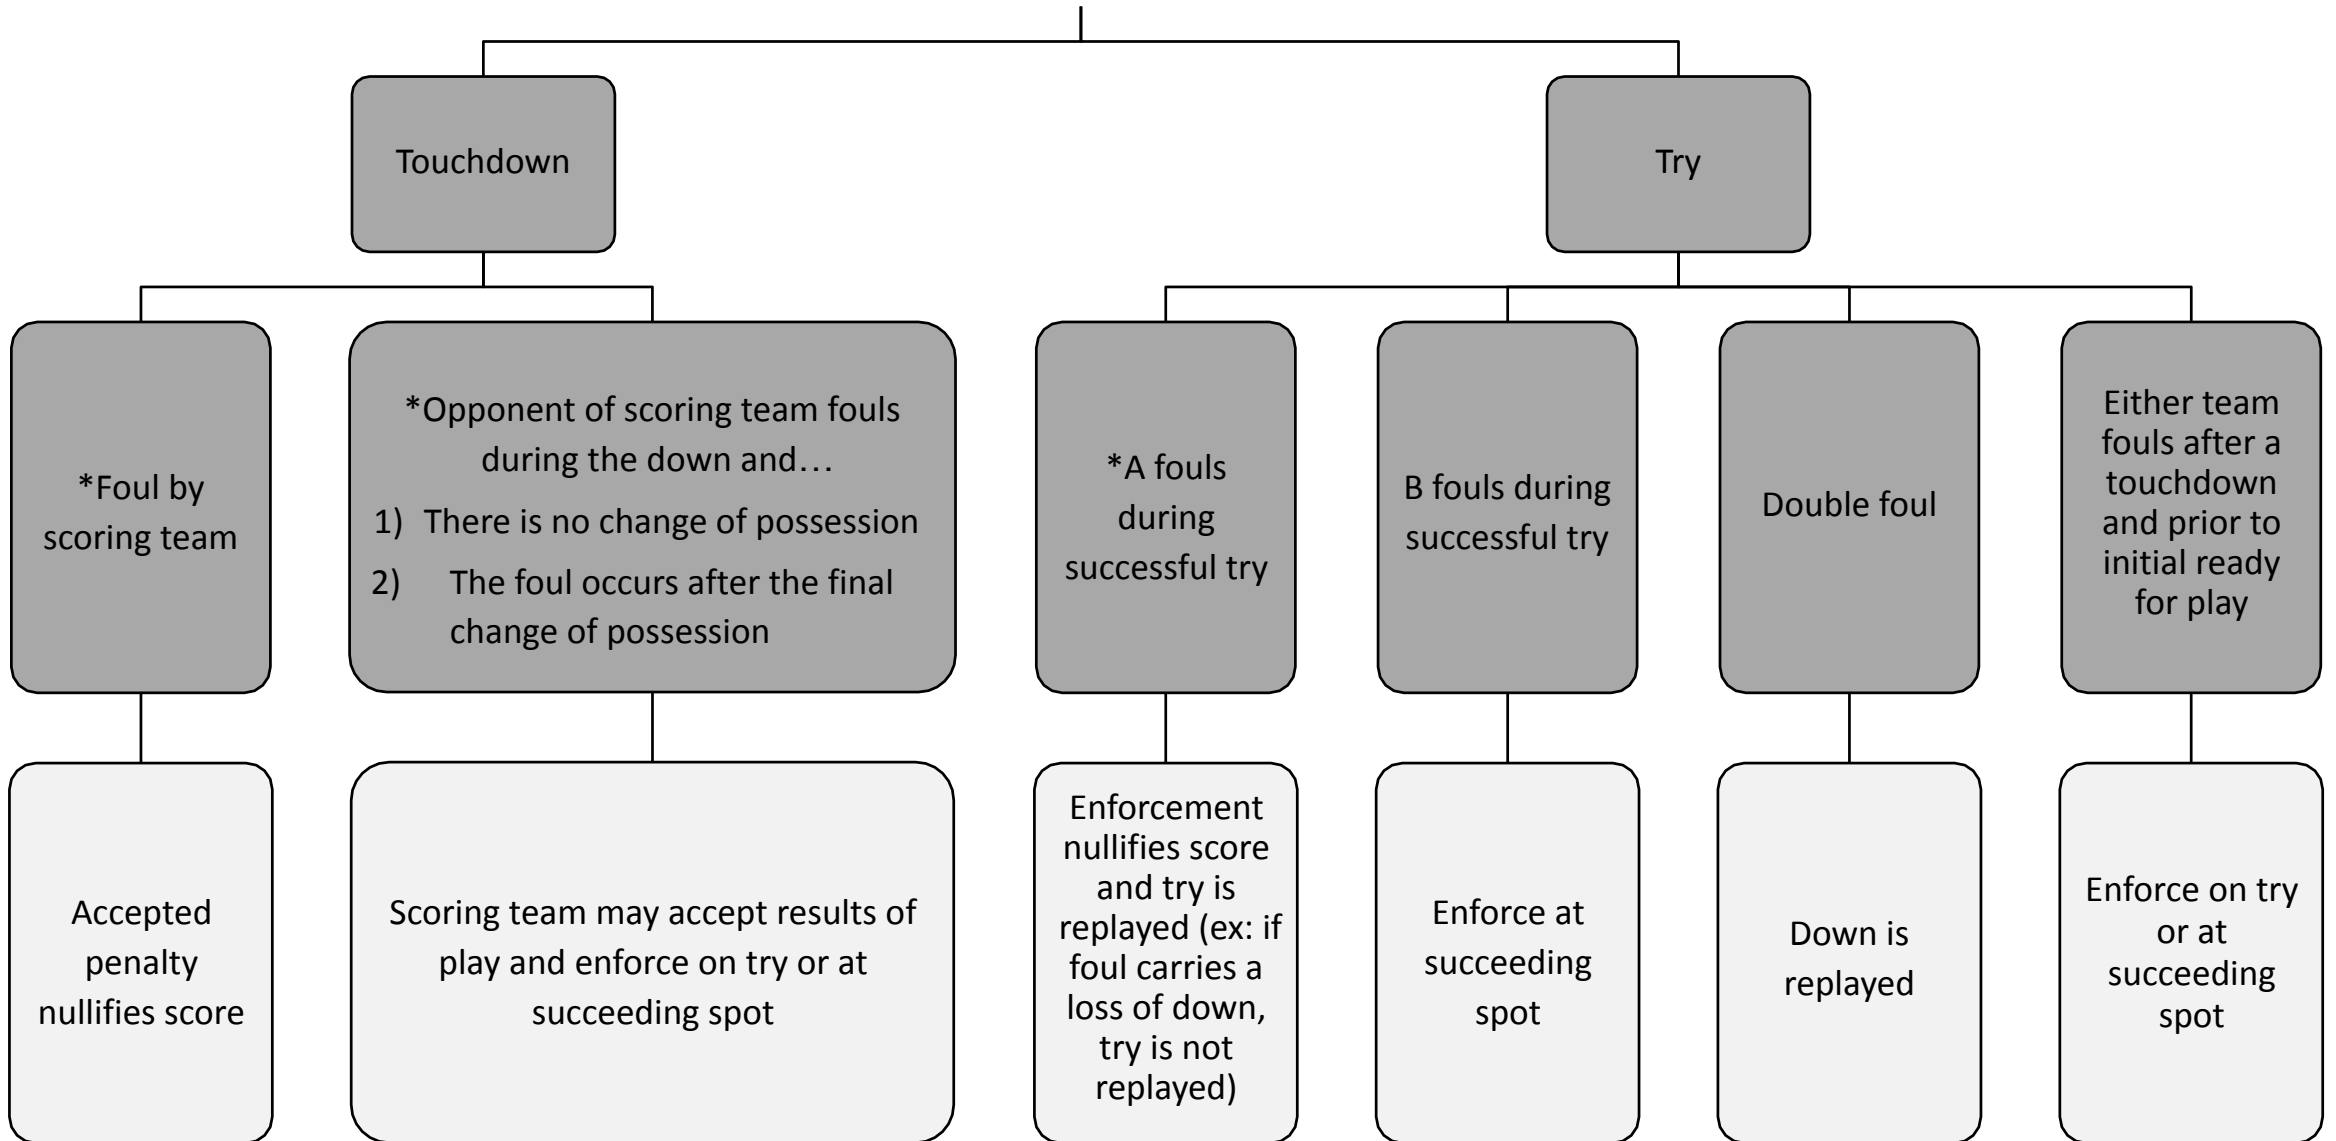

Basic Spot of Enforcement?

Previous Spot

End of the Run

Foul by A Behind Basic Spot?

Yes

No

Yes

No

Penalize from the previous spot

Penalize from the previous spot

Penalize from the spot of the foul or previous spot

Penalize from the end of the run

Flag Football Penalty Enforcement

Scoring Plays and Trys

*If a team commits an unsportsmanslike/nonplayer foul during a down in which a touchdown/try is scored, the opponent may accept the results of the play and enforce the penalty on the try or after the try, at the succeeding spot