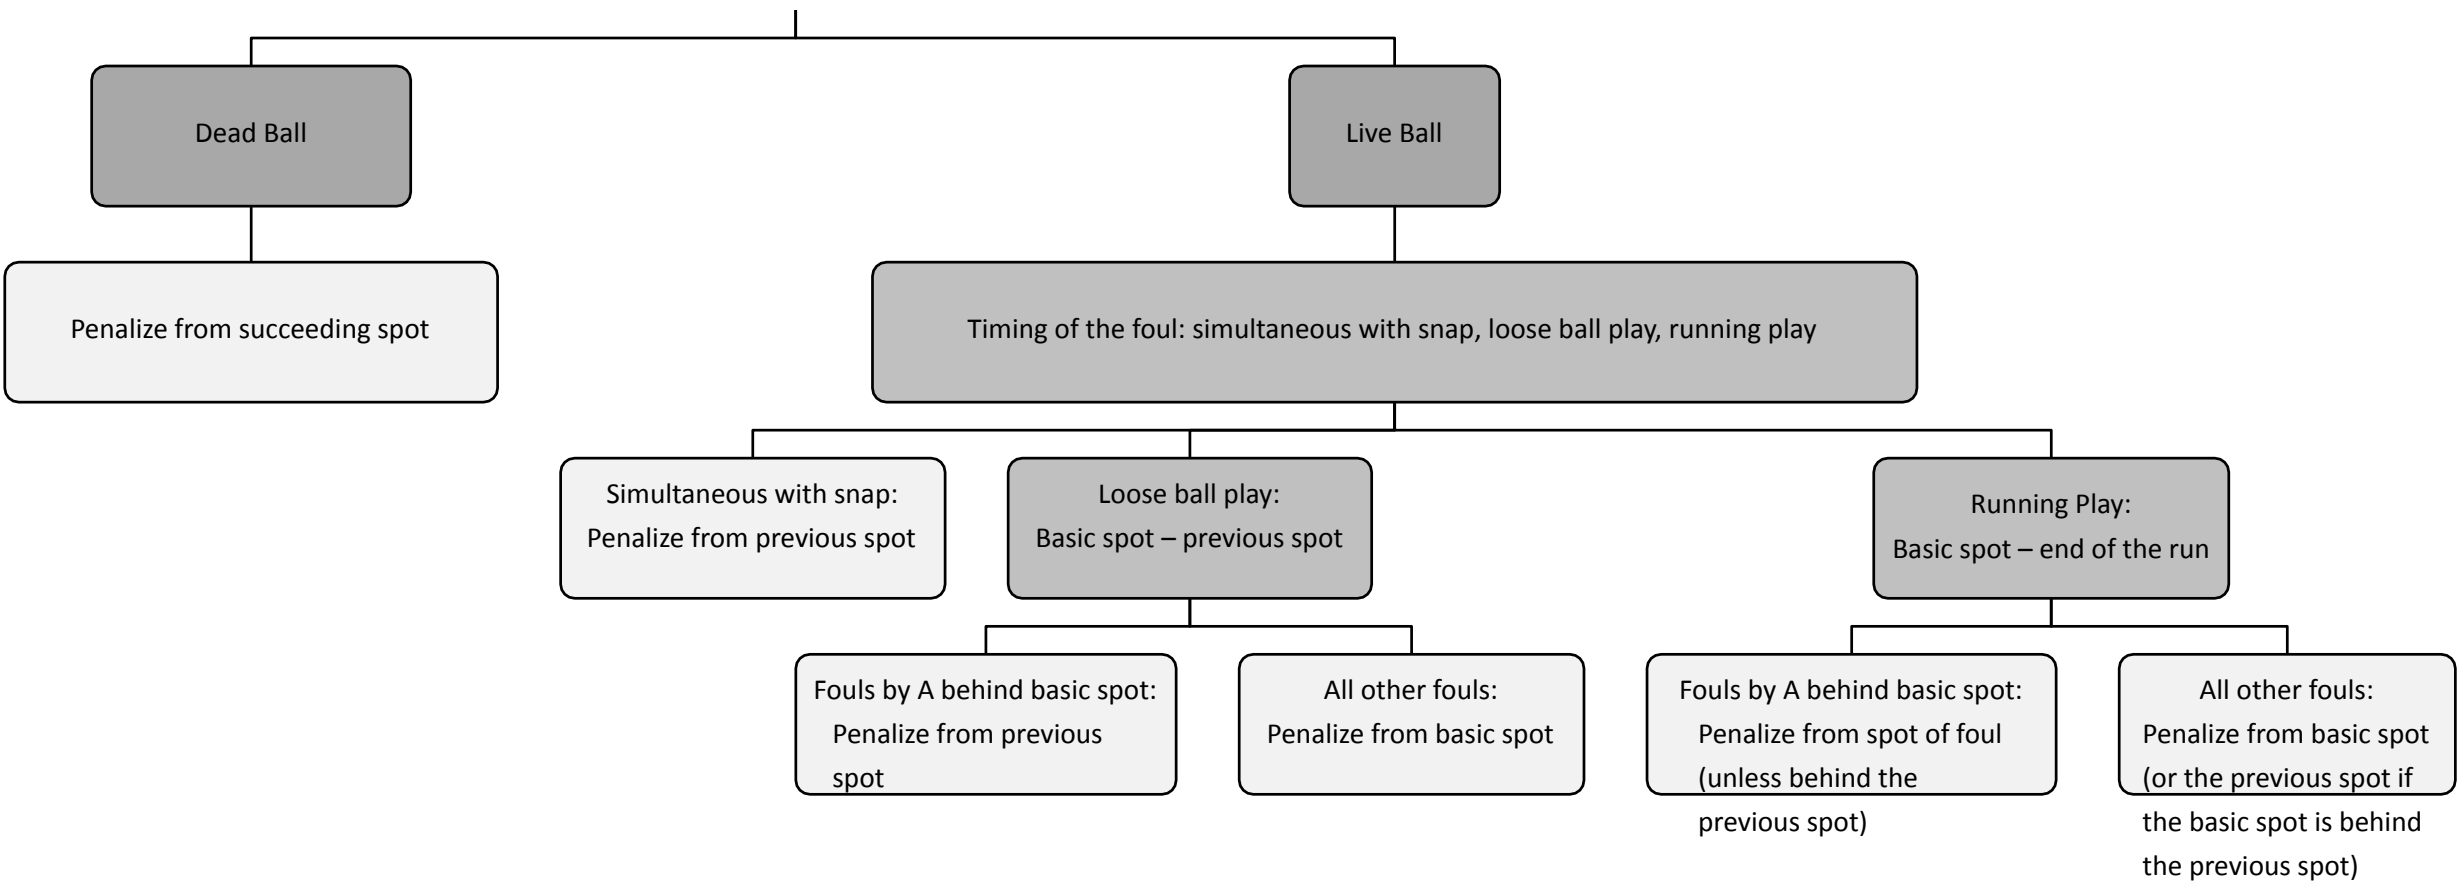

Flag Football Penalty Enforcement

Flag Football Penalty Enforcement

Spots of Enforcement

Flag Football Penalty

Enforcement Live Ball Fouls

Type of Play?

Loose Ball Play

Running Play

Basic Spot of Enforcement?

Previous Spot

End of the Run

Foul by A Behind Basic Spot?

Yes

No

Yes

No

Penalize from the previous spot

Penalize from the previous spot

Penalize from the spot of the foul or previous spot

Penalize from the end of the run

Flag Football Penalty Enforcement

Scoring Plays and Trys

*If a team commits an unsportsmanslike/nonplayer foul during a down in which a touchdown/try is scored, the opponent may accept the results of the play and enforce the penalty on the try or after the try, at the succeeding spot