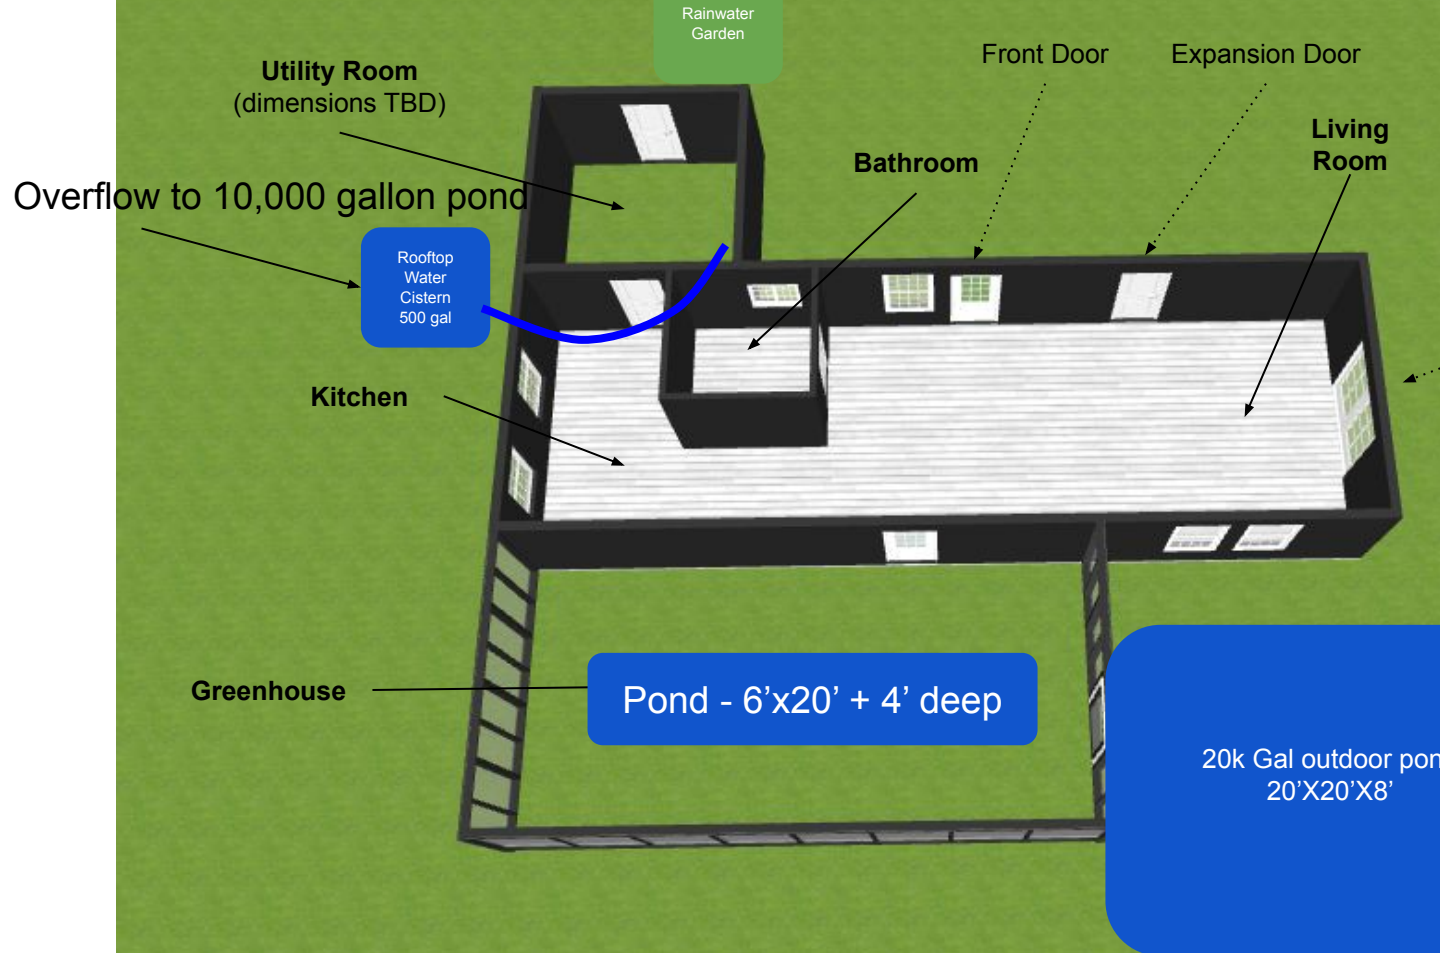

Seed Eco-Home: Core

- 1" of rain ~ 500 gallons

Utility Room System Engineering Breakdown