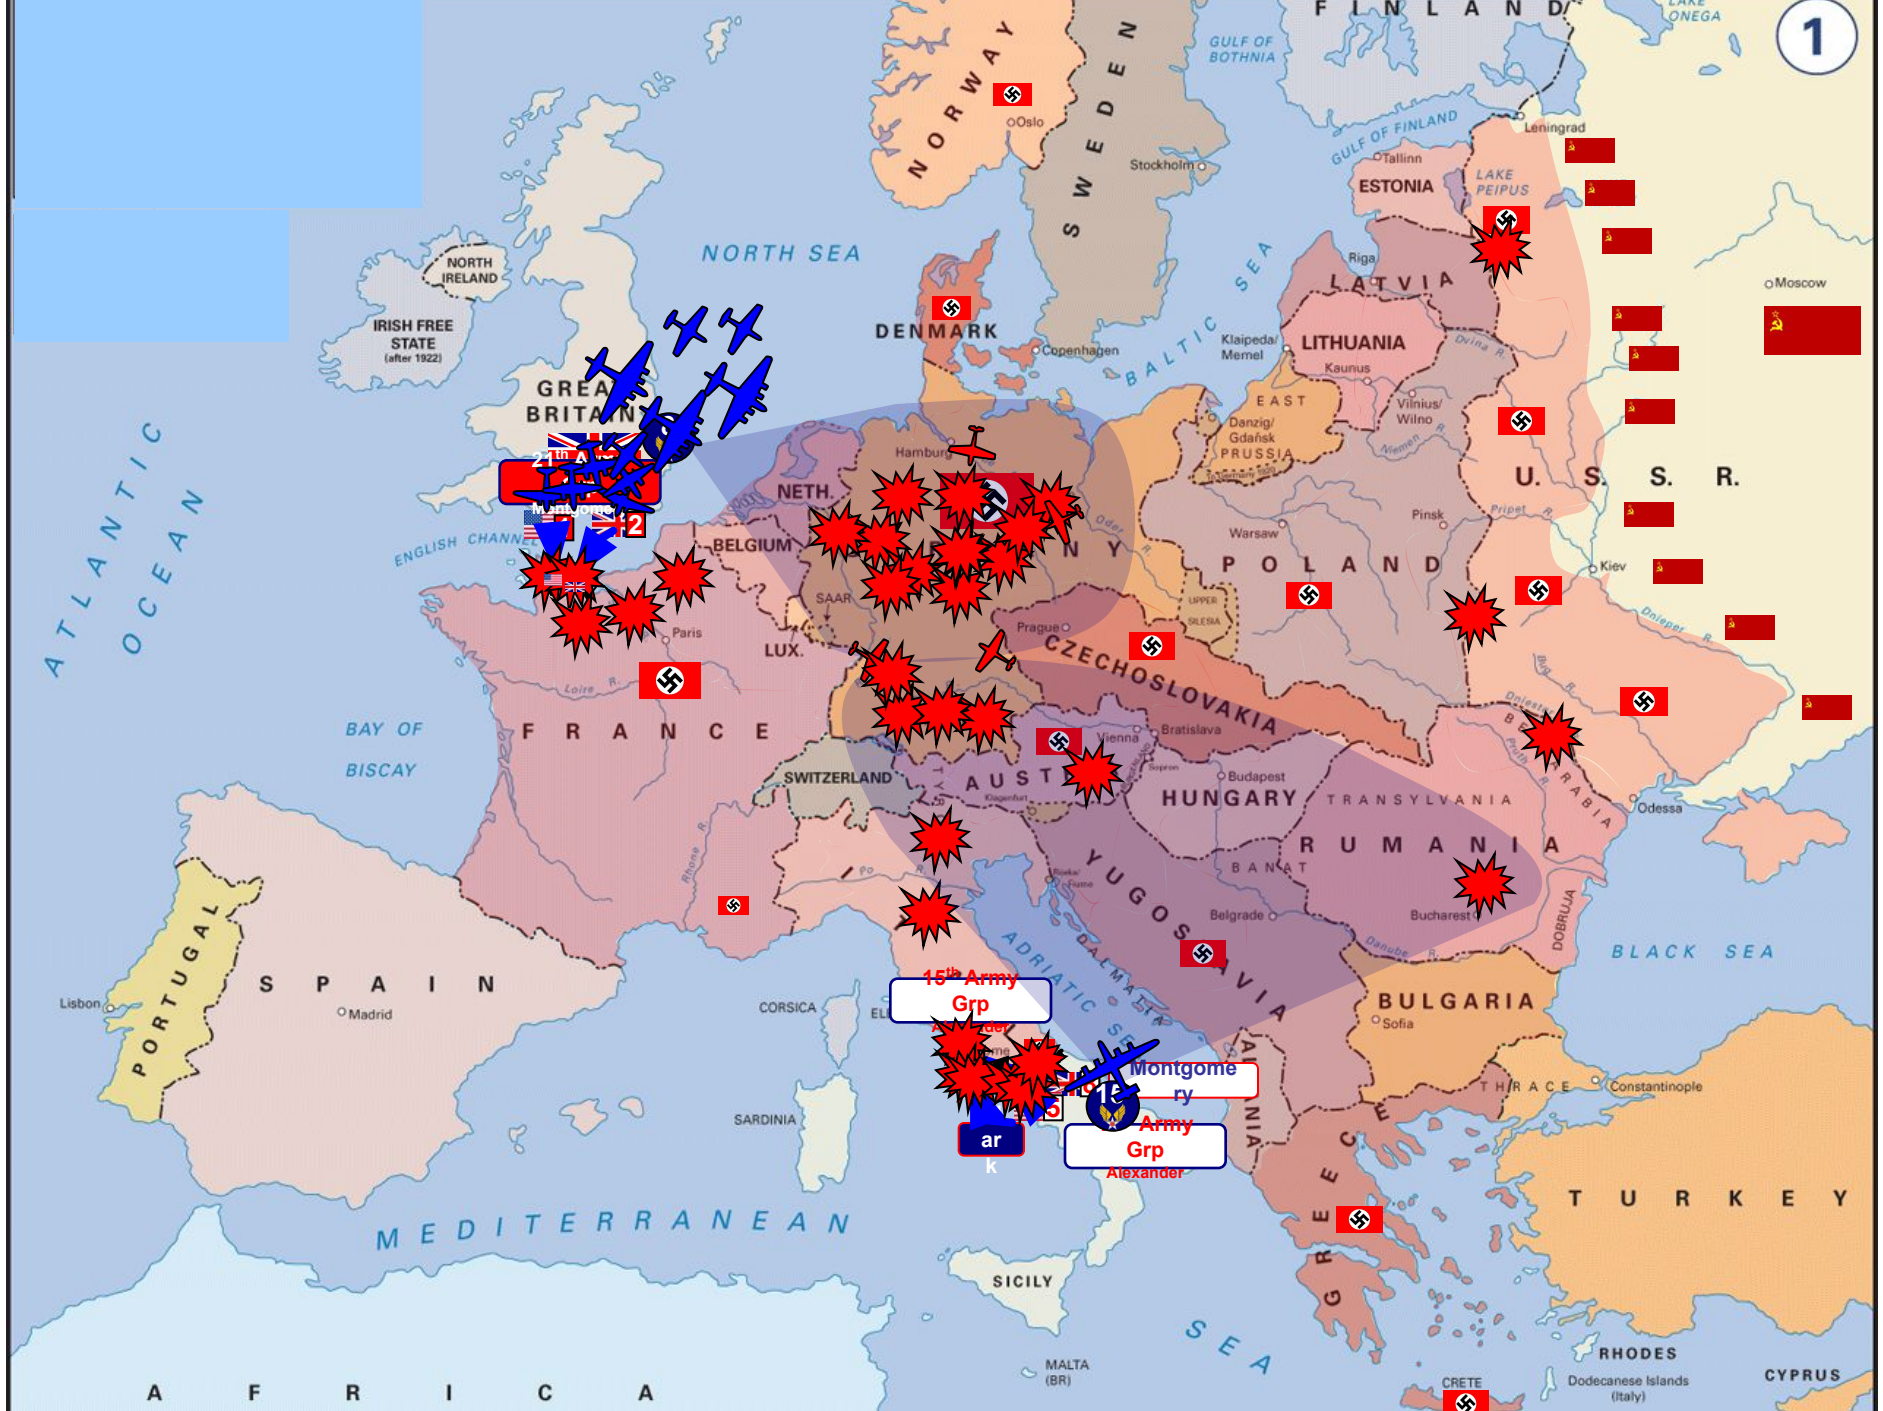

# World War II

## European Theater

### Prelude & November 1942-May 1945

15th Army Grp

Montgomery

Army Grp Alexander