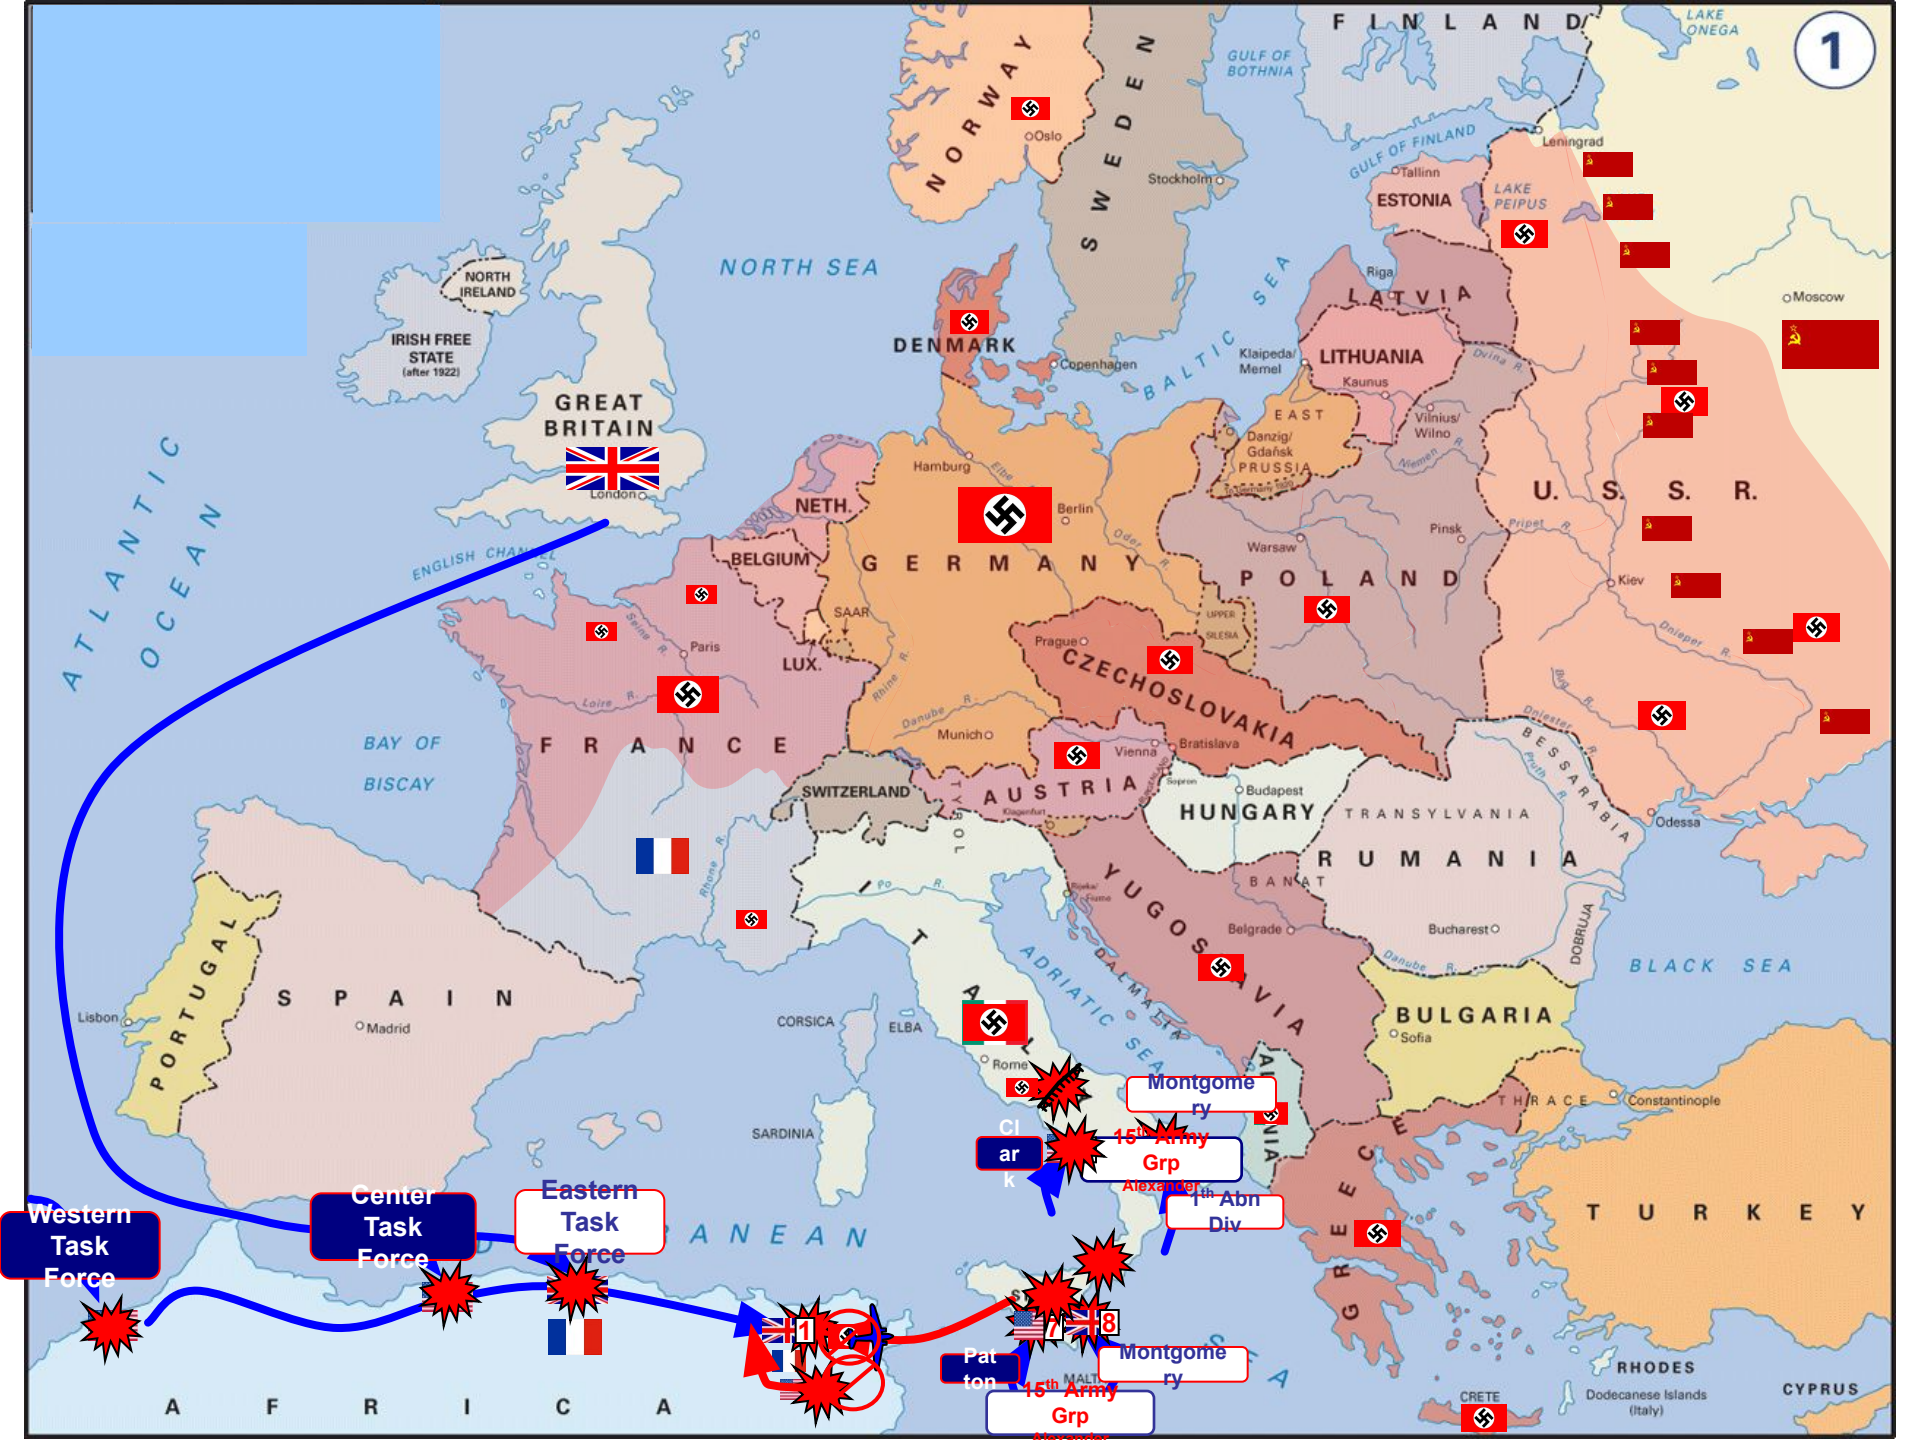

# World War II

## European Theater

### Prelude & November 1942-May 1945

15th Army Grp

Montgomery

Army Grp Alexander