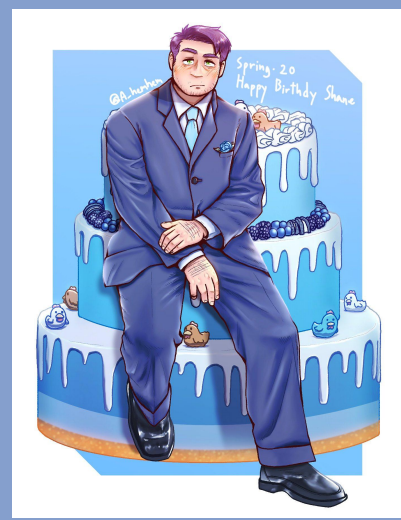

Full Body

(price depends on details)

Start at 40+ $

- add characters +15 $ per character

Color

- Flat Color 10+ $
- Cel Color 15+ $
- Full Color 35+ $

BG

- Simple BG Flat/Gradient color ***No Cost***
- Low details/Blurry BG start at 10+ $

Other(Prop, Effect etc.)

- 10-20+ $

*NFSW(Personal Use Only) +10% from price

*Price are already include VAT

*Commercial License x2 from price