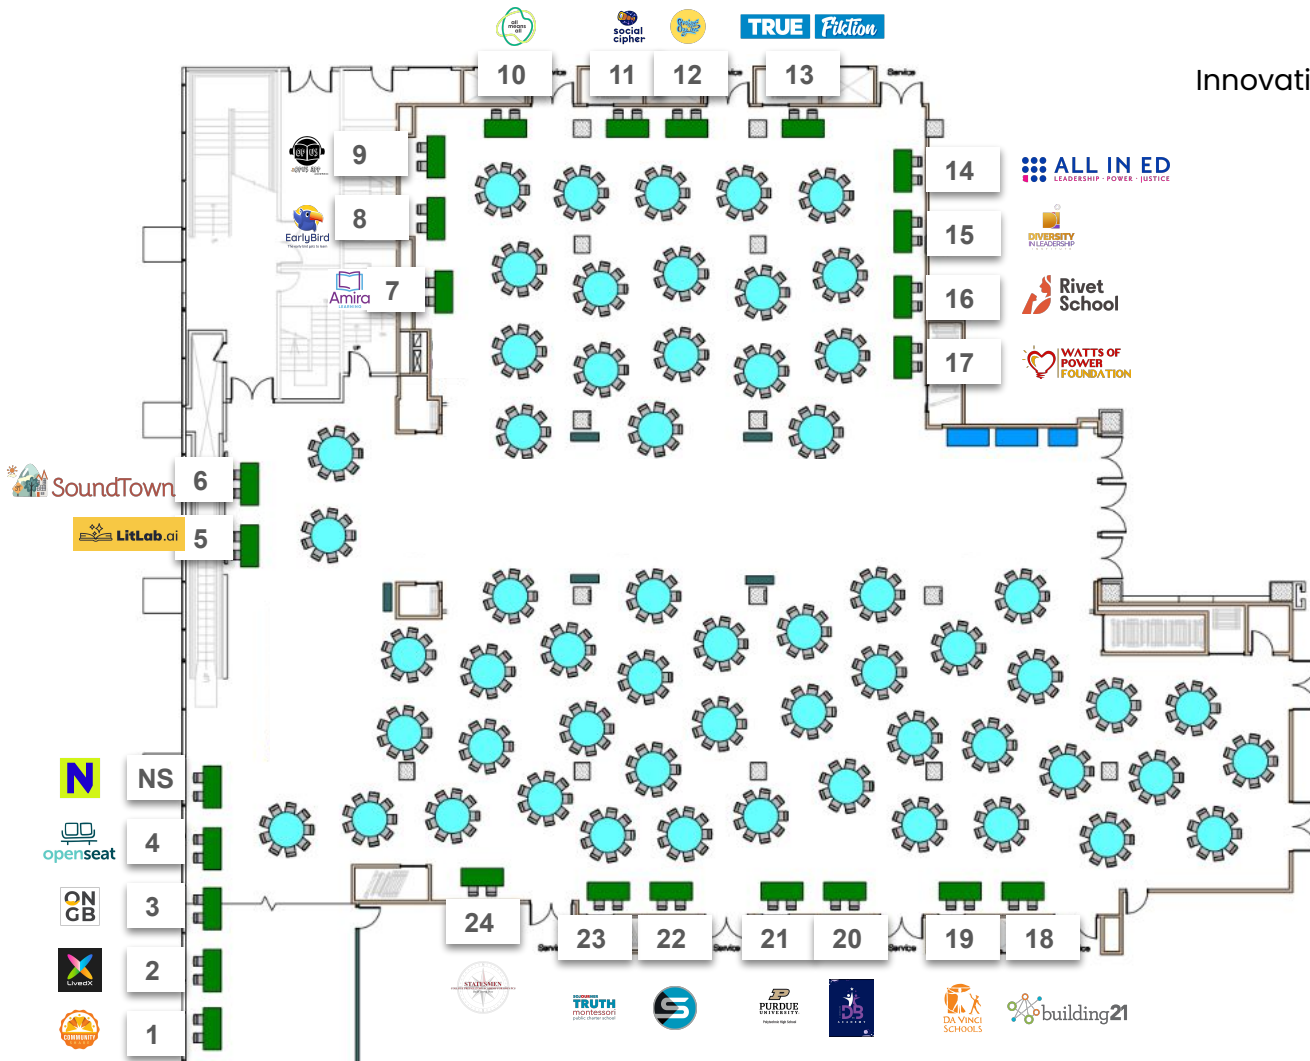

Innovation Exchange

Table Map

Table	Organization	Focus Areas	NewSchools Investment Area
1	CommunityShare	College and Career Pathways, Professional Learning, Social Emotional Learning	EDge
2	LivedX Inc	Generative AI, College and Career Pathways	EDge
3	Oakland Natives Give Back: ORAP	Chronic Absenteeism, Mental Health, Social Emotional Learning	EDge
4	OpenSeat	Social Emotional Learning, Mental Health	EDge
5	LitLab.ai	Generative AI, Literacy, Personalized Learning	Learning Solutions
6	SoundTown	Literacy, Culturally Relevant Curriculum, Learning Differences	Learning Solutions
7	Amira Learning	Literacy, Generative AI, Parent Empowerment	Learning Solutions
8	EarlyBird	Literacy	Learning Solutions
9	The Opus App powered by Words Liive	Literacy, Culturally Relevant Curriculum, Teaching Reimagined	Learning Solutions
10	All Means All	Learning Differences, Educator Retention, Professional Learning	Learning Differences
11	Social Cipher	Learning Differences, Mental Health, Social Emotional Learning	Learning Differences

Table	Organization	Focus Areas	NewSchools Investment Area
12	Project OneTen	Social Emotional Learning, Identity-Affirmation, Mentorship	Racial Equity
13	TrueFiktion LLC	Literacy, Culturally Relevant Curriculum, Learning Differences	Racial Equity
14	ALL In Education	Educator Diversity, Identity-Affirmation, Parent Empowerment	Diverse Leaders
15	Diversity in Leadership Institute	Educator Diversity, Educator Retention, Policy Advocacy / Organizing	Diverse Leaders
16	Rivet School: Educator Pathway	Educator Recruitment, Educator Diversity, College and Career Pathways	Diverse Leaders
17	Watts of Power Foundation: The Village Initiative (Teacher Village)	Educator Recruitment, Educator Retention, Educator Wellbeing	Diverse Leaders