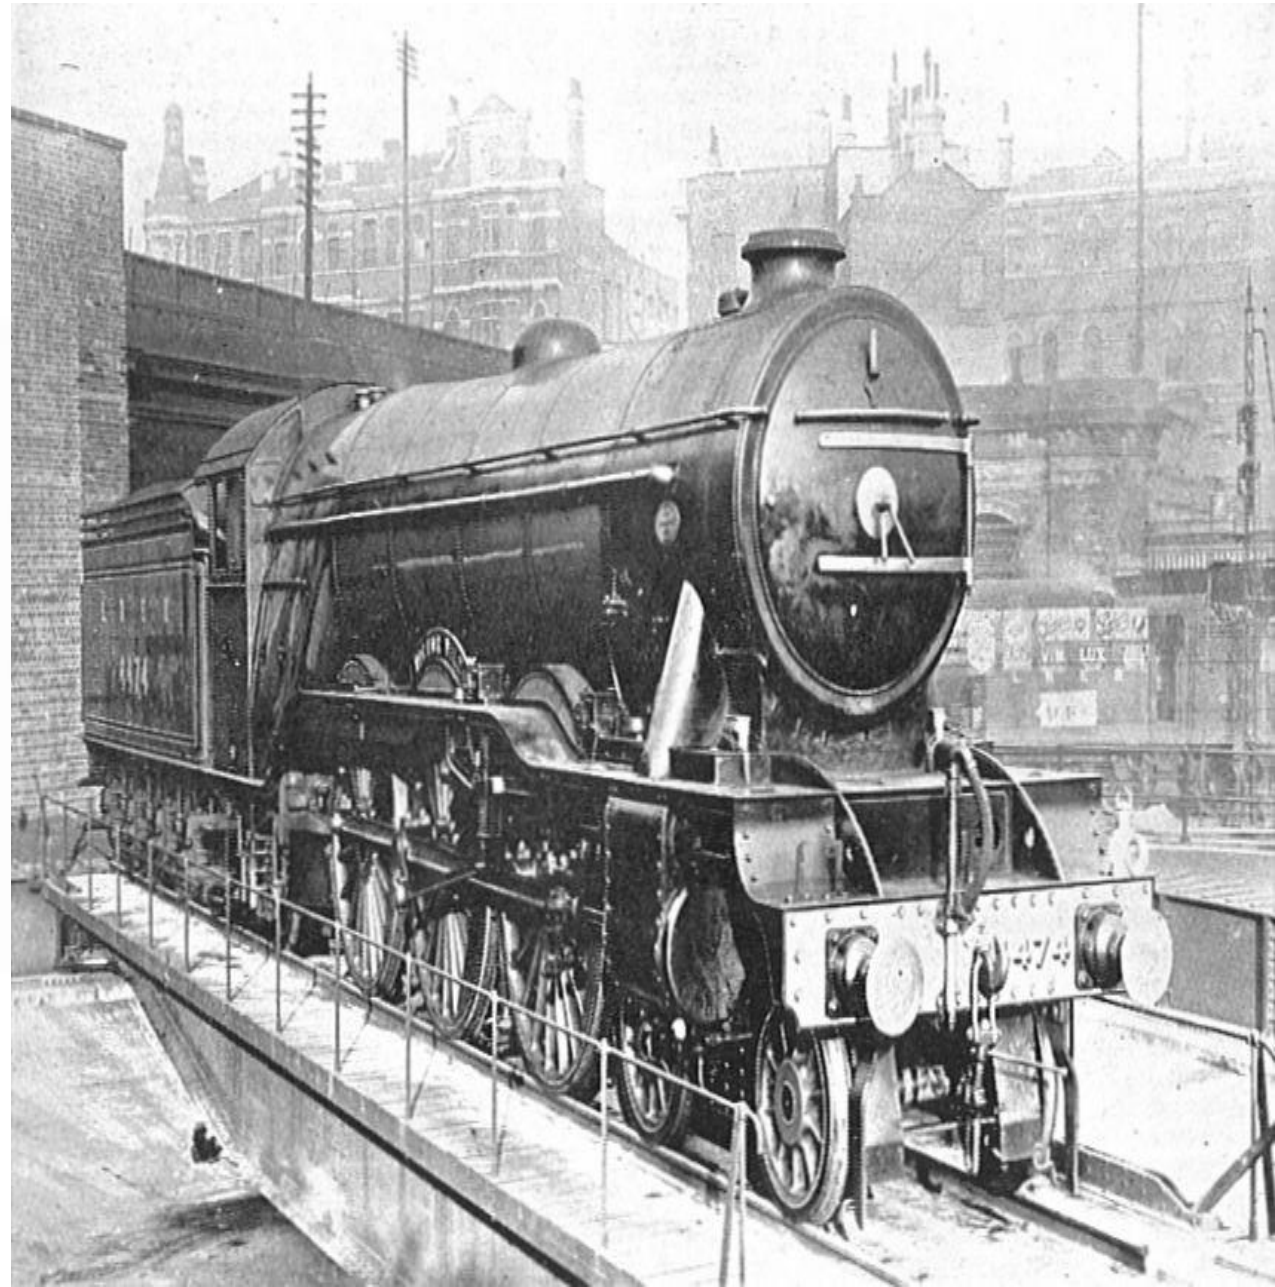

Sodor Adventures

In Real Life

Thomas

Edward

Gordon

Butch

Flynn

Kelly

Diesel 10

Caroline

Mike