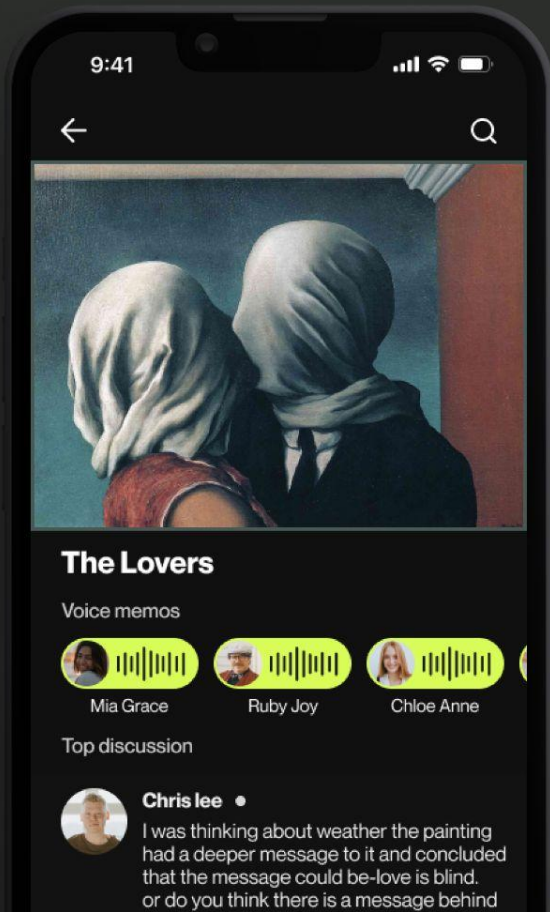

← Choose ticket

November 21

| | | |
|----------|------|-------|
| Adult | \$15 | — 1 + |
| Under 18 | \$10 | + |
| Students | \$10 | + |

Total **\$15**

Book ticket

Navigation Bar:

The project combines minimalism and dynamism with a bottom navigation bar. It features essential icons in a clean layout, with the comment button standing out due to its distinct color and wider size