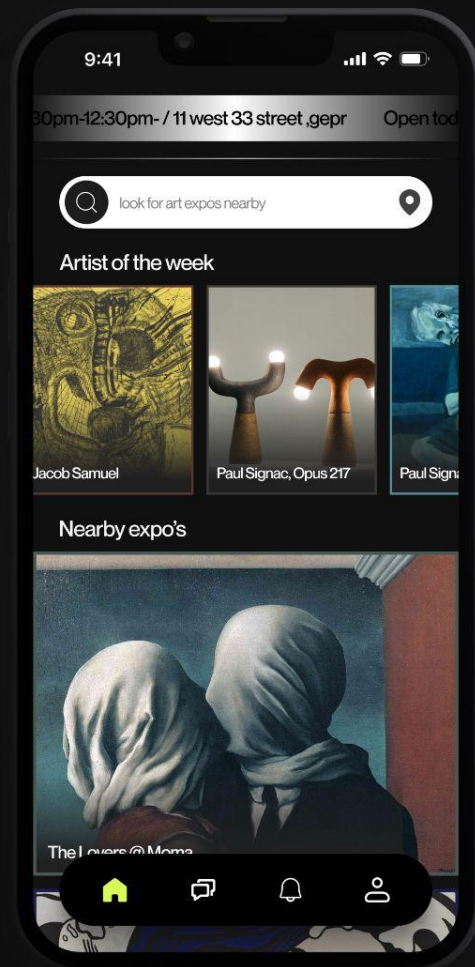

Dynamic Banner:

The dynamic banner serves as a real-time information hub, capturing users' attention with its movement. It's not just a visual element but a dynamic portal to the latest happenings, fostering a sense of immediacy and connection.