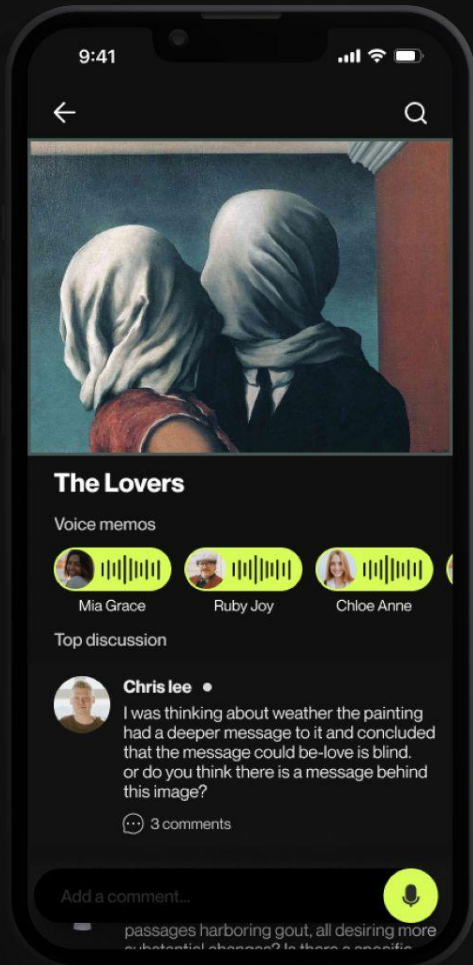

Consistent Flow:

The animation contributes to a seamless user experience, ensuring continuity as users navigate different sections. Our UI prioritizes simplicity, engagement, and a natural flow, making it intuitive for users.