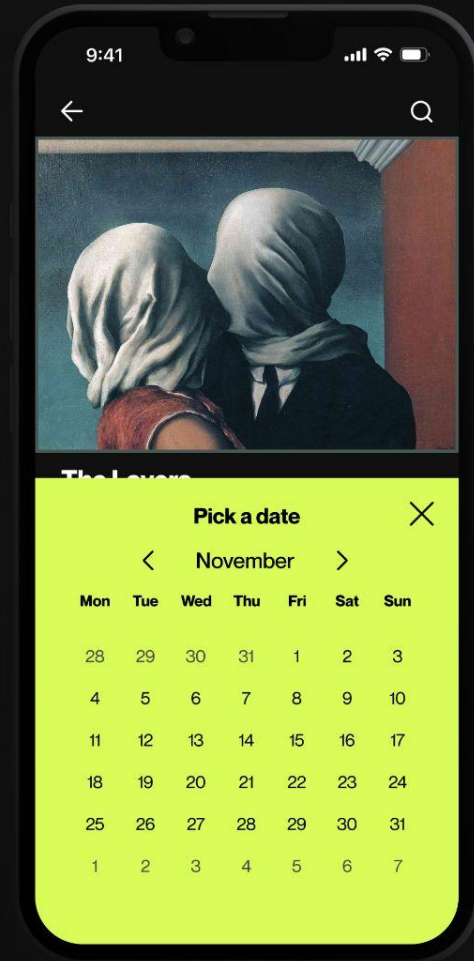

Ticket Flow:

The ticket booking flow revolutionizes user interaction with a striking design that combines functionality with visual allure. Tapping 'Tickets' triggers a vibrant green slide bar from the bottom, infusing excitement into the experience.