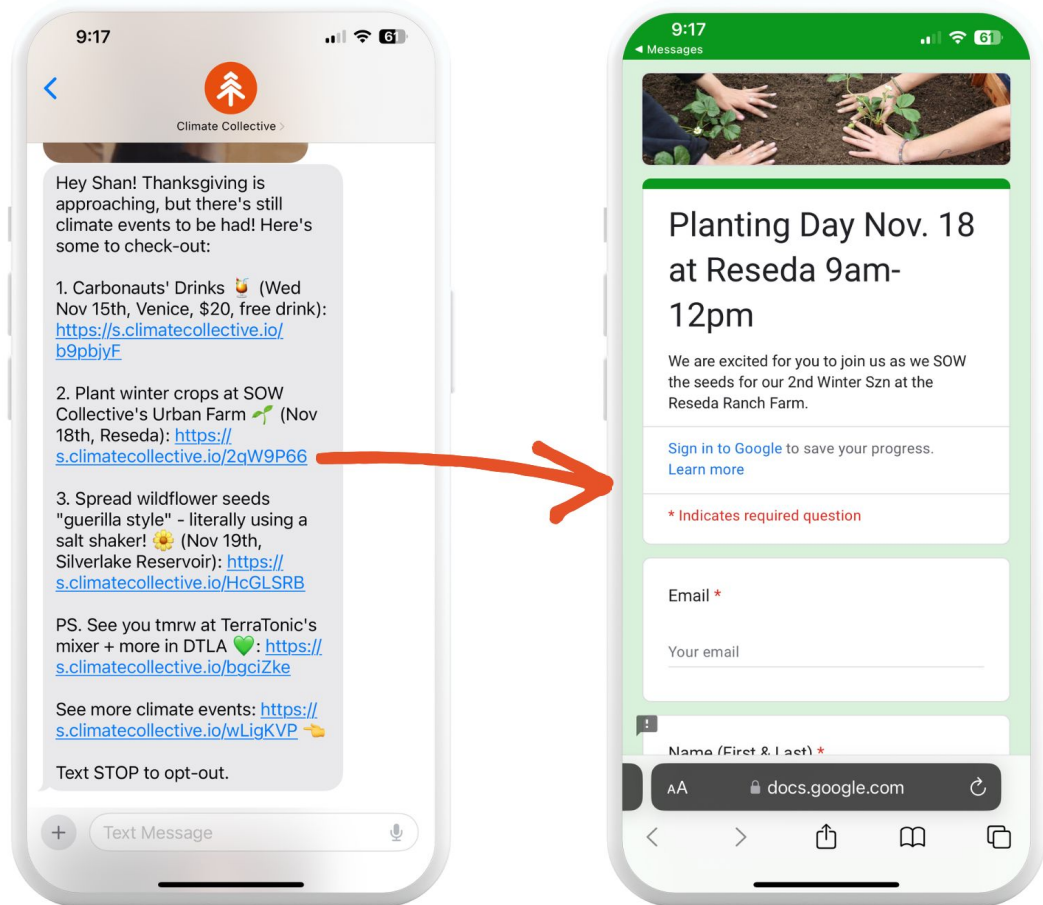

Your climate journey starts here.

Members at Greening Actions with Local Partners

Tree Restoration

Helping at Urban Farm

Greening High School

Climate Collective Networking Events

Community Mixer

Climate Night Activity + Mixer

Tabling Outreach

Member Interest Areas

Breakdown of Interests of Current Members

What are you looking for on your climate journey?

(Select all that apply)

- 🤖 Attend climate tech events
- 🌳 Help restore/clean up nature
- 💼 Get a climate job
- 🧠 Learn about climate issues/solutions
- 🚀 Launch a climate project/startup
- 🍹 Meet with like minded people
- 📢 Advocate for climate policy
- ❤️ Learn sustainable lifestyle practices
- Other

Our Text

Members tap the link next to each climate opportunity to be taken to the organization's RSVP/details page for the event/action/etc.

Our Text

Members tap last link in each text to be taken to our events page with dozens of more events organized as a calendared list.

Link in Bio Alternative

Climate organizations have their own profile page on our platform with custom url. They add this link to their social media bio as an alternative to linktree.

The main benefit is that all their events, actions, etc. auto-post into our platform.