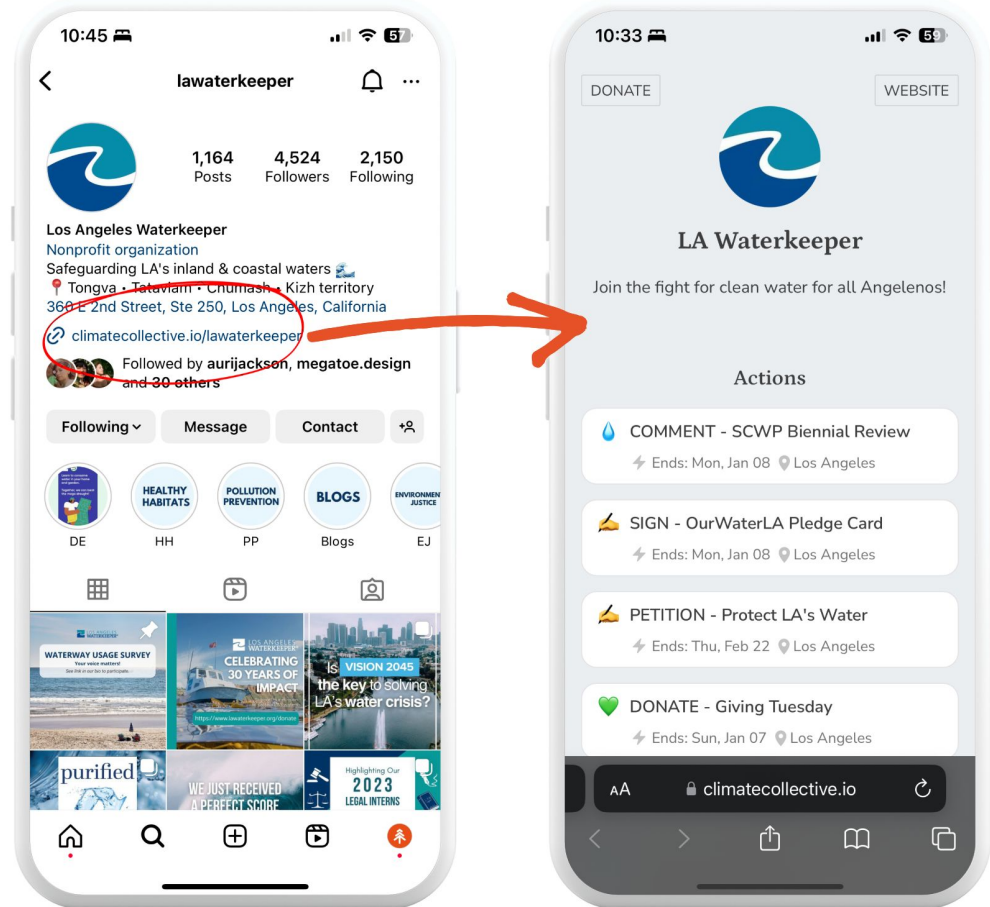

Tabling Outreach

Member Interest Areas

Breakdown of Interests of Current Members

What are you looking for on your climate journey?

(Select all that apply)

- 🤖 Attend climate tech events
- 🌳 Help restore/clean up nature
- 💼 Get a climate job
- 🧠 Learn about climate issues/solutions
- 🚀 Launch a climate project/startup
- 🍹 Meet with like minded people
- 📢 Advocate for climate policy
- ❤️ Learn sustainable lifestyle practices
- Other

Our Text

Members tap the link next to each climate opportunity to be taken to the organization's RSVP/details page for the event/action/etc.

Our Text

Members tap last link in each text to be taken to our events page with dozens of more events organized as a calendared list.

Link in Bio Alternative

Climate organizations have their own profile page on our platform with custom url. They add this link to their social media bio as an alternative to linktree.

The main benefit is that all their events, actions, etc. auto-post into our platform.