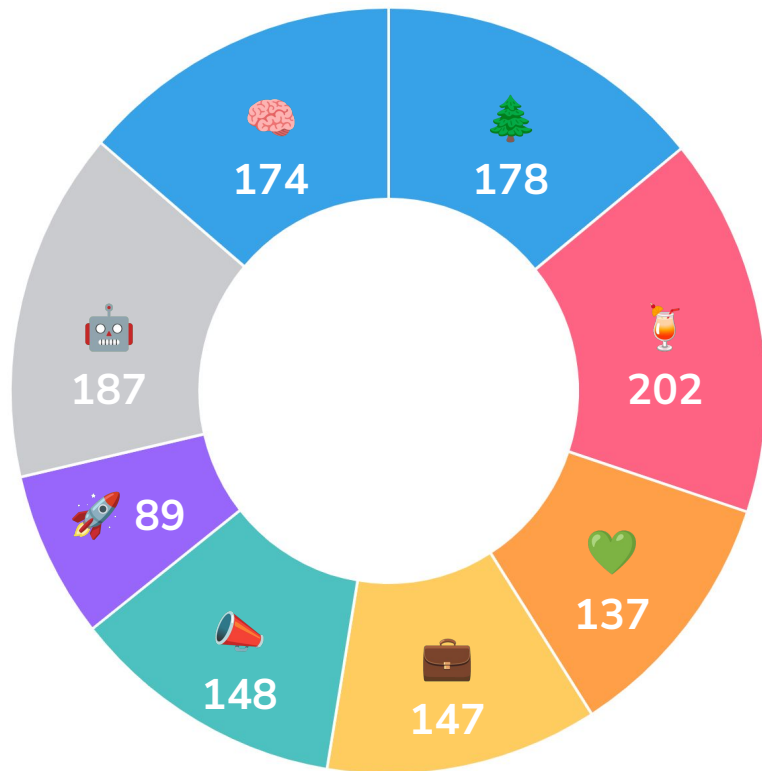

Your climate journey starts here.

Members at Greening Actions with Local Partners

Tree Restoration

Helping at Urban Farm

Greening High School

Climate Collective Networking Events

Community Mixer

Climate Night Activity + Mixer

Tabling Outreach

Member Interest Areas

Breakdown of Interests of Current Members

What are you looking for on your climate journey?

(Select all that apply)

- 🤖 Attend climate tech events
- 🌳 Help restore/clean up nature
- 💼 Get a climate job
- 🧠 Learn about climate issues/solutions
- 🚀 Launch a climate project/startup
- 🍹 Meet with like minded people
- 📢 Advocate for climate policy
- ❤️ Learn sustainable lifestyle practices
- Other