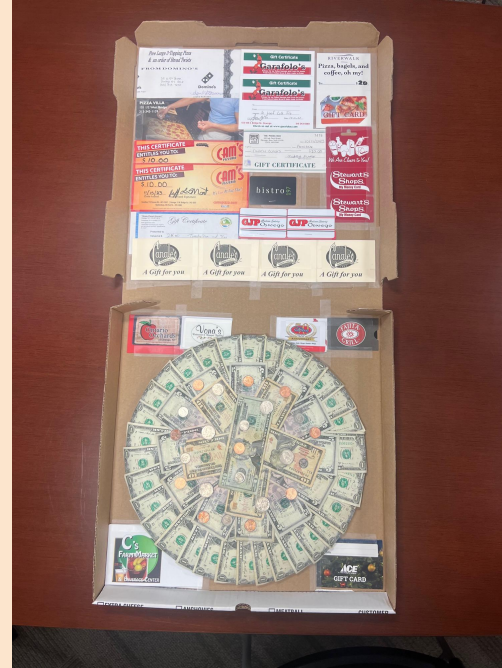

Total Value \$400.00

United
Way

SEFA
State Employees
Federated Appeal

*Baskets of Caring:
Basket 11: Hosting Items
Donated by: Extended Learning*

Included in Basket:

- Dansk Wood Salad Bowl
- Place mats and napkins
- "Plates & Board" Book
- Plate set
- \$50 Homegoods gift card
- Candle
- Seasonal plates
- Cooler bin
- Platter & bowl
- Cheese platter
- Oven mits
- Cheese board with/ cheese knives
- Utensils
- Chips and dip bowl
- Thank you cards
- Hand soap
- wooden cutting board
- Coasters
- Swedish dish cloths

*Total Value
\$410.00*

*Baskets of Caring:
Basket 12: You Can't Live On Pizza, So Here's Some Dough
Donated by: Culkin Hall 7th Floor*

Included in basket:

- \$166.00 in Cold Hard Cash
- + \$522.97 in Gift Certificates:
 - \$50 Gift Certificate donated by Bistro 197
 - 2-\$10 Gift Certificate donated by Cam's Pizzeria
 - 4-\$20 Gift Certificates donated by Canale's Restaurant
 - Certificate for Large 3 topping Pizza w/order of Bread Twists donated by Domino's Pizza
 - \$25 Gift Certificate donated by Fajita Grill
 - 2 - \$15 Gift Certificates donated by GJP Italian Eatery
 - 2-Gift Certificates donated by Garafolo's for ½ Loaf subs
 - \$25 Gift Certificate donated by Green Planet Grocery
 - \$25 Gift Certificate donated by Ontario Orchards
 - \$25 Gift Certificate donated by Oswego Sub Shop
 - \$25 Gift Certificate donated by Pizza Villa
 - \$20 Gift Certificate donated by The Press Box
 - \$25 Gift Certificate donated by Raby's Hardware
 - \$20 Gift Certificate donated by Riverwalk Pizza
 - 2-\$25 Gift Certificates donated by Stewart's Shops
 - \$25 Gift Certificate donated by Vona's Restaurant
 - Produce box donated by C's Market