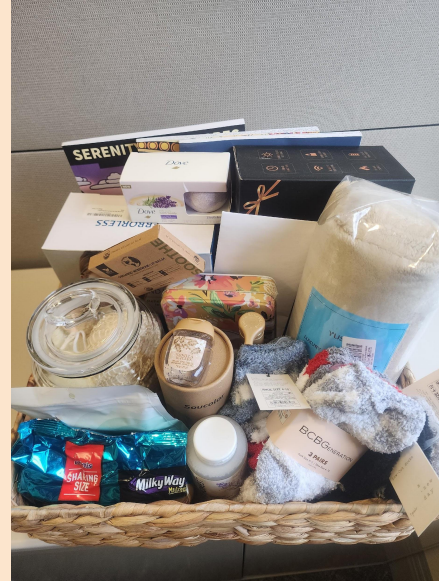

Total Value \$150.00

*Baskets of Caring:
Basket 6: Chemistry
Donated by: Department of Chemistry & Chemistry Club*

Included in Basket:

Chemistry, novel by Weike Wang
Lessons in Chemistry, novel by Bonnie Garmus
The Elements, coffee table book by Theo Gray
Molecular Model Set
Periodic Table Puzzle, 1000 pieces
Set of 2 Caffeine Beaker Mugs
Proton Bracelet
Handmade Necklace by Elena Alechina
Chemistry Infinity Scarf
Caffeine Keychain
Chemistry Pins
Rock Candy

Total Value \$225.00

United
Way

SEFA

State Employees
Federated Appeal

*Baskets of Caring:
Basket 7: Treat Yourself!
Donated by: Admissions*

Included in Basket:

- Mix of chocolates
- Neck and Shoulder heating pad
- Eucalyptus shower steamers
- Hand cream
- Lip balm
- Flameless candles with remote,
- Fuzzy warm blanket
- Hygge activity book
- Adult coloring book and colored pencils
- Bath bombs
- Bubble bath
- Fuzzy socks
- Loofah/bath sponges
- Hand soap/Hand sanitizer
- Jar of body clothes
- Aqua spa GC

Total Value \$250.00

*Baskets of Caring:
Basket 8: Gobble Til You Wobble
Donated by: Compass*

Included in Basket:

- Roasting pan
- Cookbooks (Thanksgiving 101 and The Book of Pie)
- Stuffing mix
- Cranberry sauce
- Wine
- Pie pan
- Pumpkin pie filling
- Pumpkin spice
- Muffin mix
- Dunkin' coffee (caramel)
- Fall jelly bellies
- Green bean casserole supplies (green beans, French's Fried Onions, cream of mushroom soup)
- Coffee mug
- Thanksgiving decor and Gobble 'til You Wobble sign
- Hand towels
- Soups
- Fall candles
- Table runner
- \$20 gift card to Price Chopper