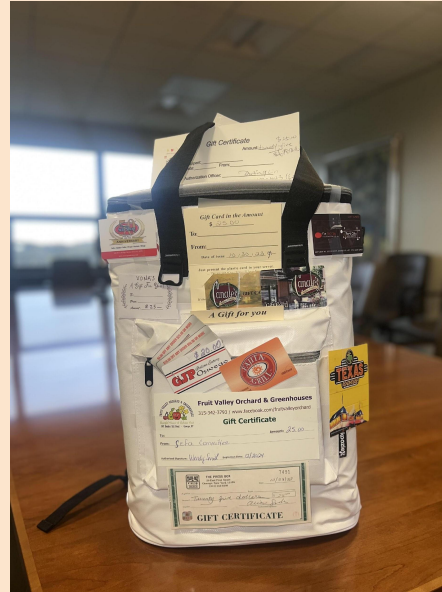

Total Value \$688.97

*Baskets of Caring:
Basket 13: Relaxation Reading Retreat
Donated by: Penfield Library*

Included in Basket:

- A basket/tote
- Book plates
- \$25 Rivers End Gift Card
- Plaid throw blanket
- Penfield Travel mug
- 2016 Colloca Estate Lake Effect Vineyard® Dry Riesling
- Bigelow American breakfast tea
- Floral Ceramic Mug
- Autumn in the Park sm jar candle
- Stickers
- Student created book markers
- B&BW Sparkling Peach Lotion
- Books (6)
 - Hide - Kiersten White
 - Crying in H Mart: A Memoir - Michelle Zauner
 - Long Division - Kiese Laymon
 - The Horse Dancer - Jojo Moyes
 - When You Were Here - Jodi Picoult
 - an American Memoir - Kiese Laymon

Total Value \$232.00

Note: You must be 21+ to win this basket!

*Baskets of Caring:
Basket 14: Good Eats!
Donated by: SEFA Planning Committee*

Included in Basket:

- Eagle Beverage backpack Koozie Cooler
- \$25 Gift certificate for Canales
- \$25 Gift certificate for Fruit Valley Orchards
- \$20 Gift certificate for GJP-Oswego
- \$25 Gift certificate for K Heart Q Chinese Food
- \$25 Gift card for Red Sun/Port City
- \$25 Gift certificate for Vona's
- \$25 Gift certificate for Press box
- \$25 Gift certificate for Texas Roadhouse
- \$25 Gift certificate for Riverwalk Pizza/Bagels
- \$25 Gift card for Oswego Sub Shop
- \$25 Gift card for Tatlim Bakery
- \$20 Gift card for Canale's
- \$5 Gift card for Fajita Grill

Total Value \$340.00

*Baskets of Caring:
Basket 15: Lotto Wreath
Donated by: Office of the Dean of Students*

Included in Basket:
\$140 in assorted NY Lotto tickets
\$20 cash

Total Value \$160.00

Note: You must be 18+ to win this basket!