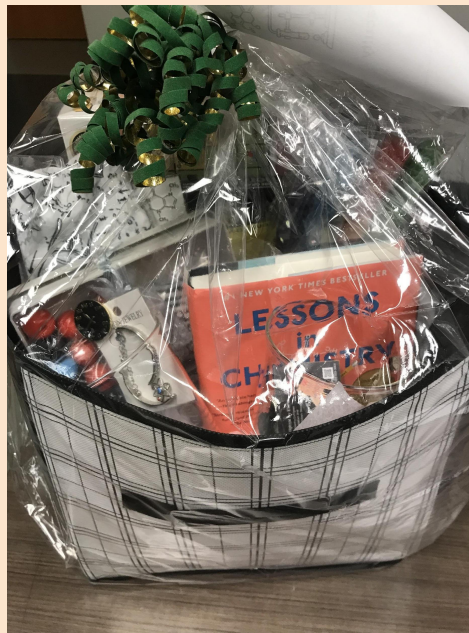

Total Value \$115

*Baskets of Caring:
Basket 5: Our Advice: Treat Yourself!
Donated by: Advisement Center*

Included in Basket:

- 2 Mugs
- Chocolate Peppermint Twist Silly Cow Cocoa
- 2 pack Dionis Goat Milk Hand Cream
- 2 pk Pacifica Facial Masks
- Stimulating Therapy Scalp Massager
- Fireside Glow Scented Candle
- Cucumber Face Wipes
- Beekman 1802 Milk Mud
- Eucalyptus Reed Diffuser
- Vibrating Massage Ball
- 2 Packs Macarons
- Extra Long Hair Towel
- Lavender Scented Pillow Mist
- Honey vanilla Chamomile Tea
- Mac'Ma Assorted Cookies
- Villa Ruby Rose Wine
- R. William Red Table Wine

Total Value \$150.00

*Baskets of Caring:
Basket 6: Chemistry
Donated by: Department of Chemistry & Chemistry Club*

Included in Basket:

Chemistry, novel by Weike Wang
Lessons in Chemistry, novel by Bonnie Garmus
The Elements, coffee table book by Theo Gray
Molecular Model Set
Periodic Table Puzzle, 1000 pieces
Set of 2 Caffeine Beaker Mugs
Proton Bracelet
Handmade Necklace by Elena Alechina
Chemistry Infinity Scarf
Caffeine Keychain
Chemistry Pins
Rock Candy

Total Value \$225.00

United
Way

SEFA

State Employees
Federated Appeal

*Baskets of Caring:
Basket 7: Treat Yourself!
Donated by: Admissions*

Included in Basket:

- Mix of chocolates
- Neck and Shoulder heating pad
- Eucalyptus shower steamers
- Hand cream
- Lip balm
- Flameless candles with remote,
- Fuzzy warm blanket
- Hygge activity book
- Adult coloring book and colored pencils
- Bath bombs
- Bubble bath
- Fuzzy socks
- Loofah/bath sponges
- Hand soap/Hand sanitizer
- Jar of body clothes
- Aqua spa GC