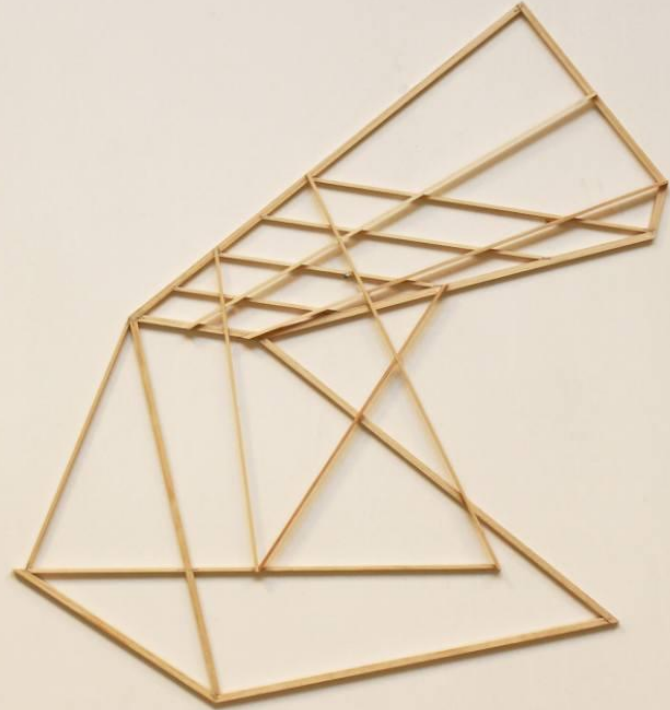

Shelter

Jeroen Molenaar

Wood construction, staples and glue.
33.5 H x 32.5 W x 0.7 in

Miss TORTOISE
Andrea de Ranieri

Wood and iron
57.1 H x 43.3 W x 63 in

Horned
Roberto Yonkov

29.1 H x 30.3 W x 17.7 in

Insurmountable
Betty McGeehan