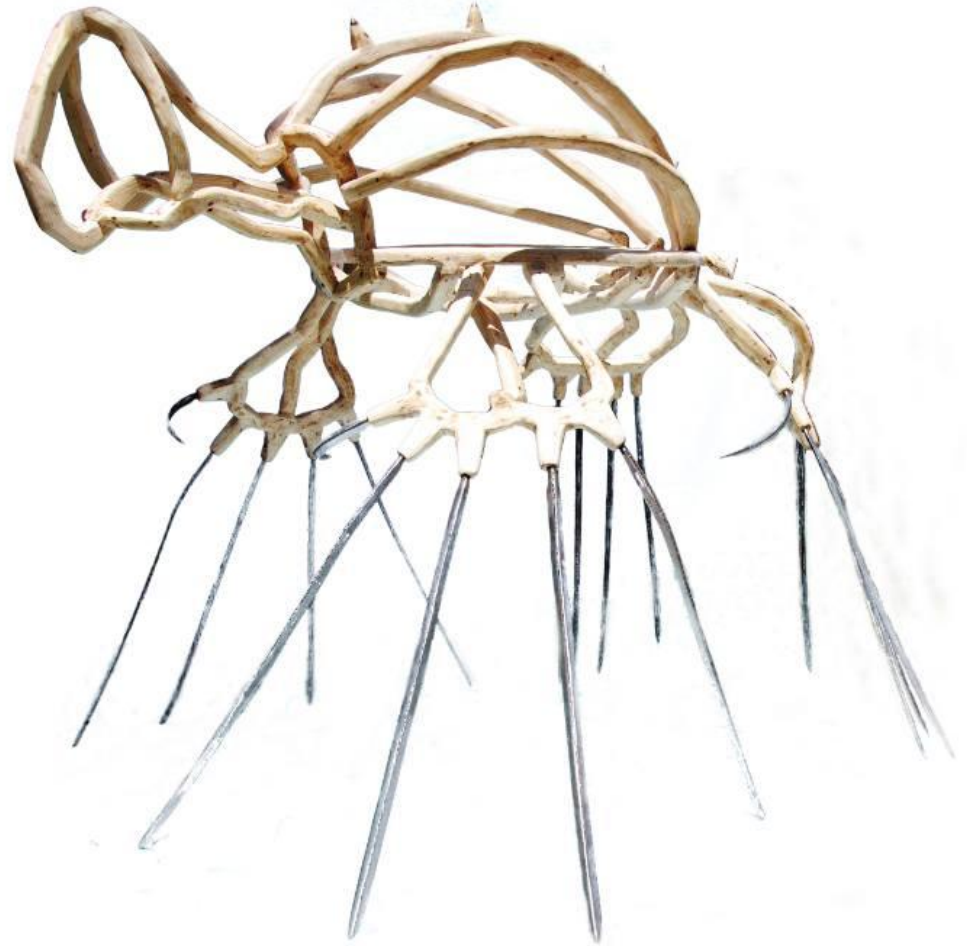

Shelter

Jeroen Molenaar

Wood construction, staples and glue.
33.5 H x 32.5 W x 0.7 in

Miss TORTOISE
Andrea de Ranieri

Wood and iron
57.1 H x 43.3 W x 63 in

Horned
Roberto Yonkov

29.1 H x 30.3 W x 17.7 in

Insurmountable
Betty McGeehan