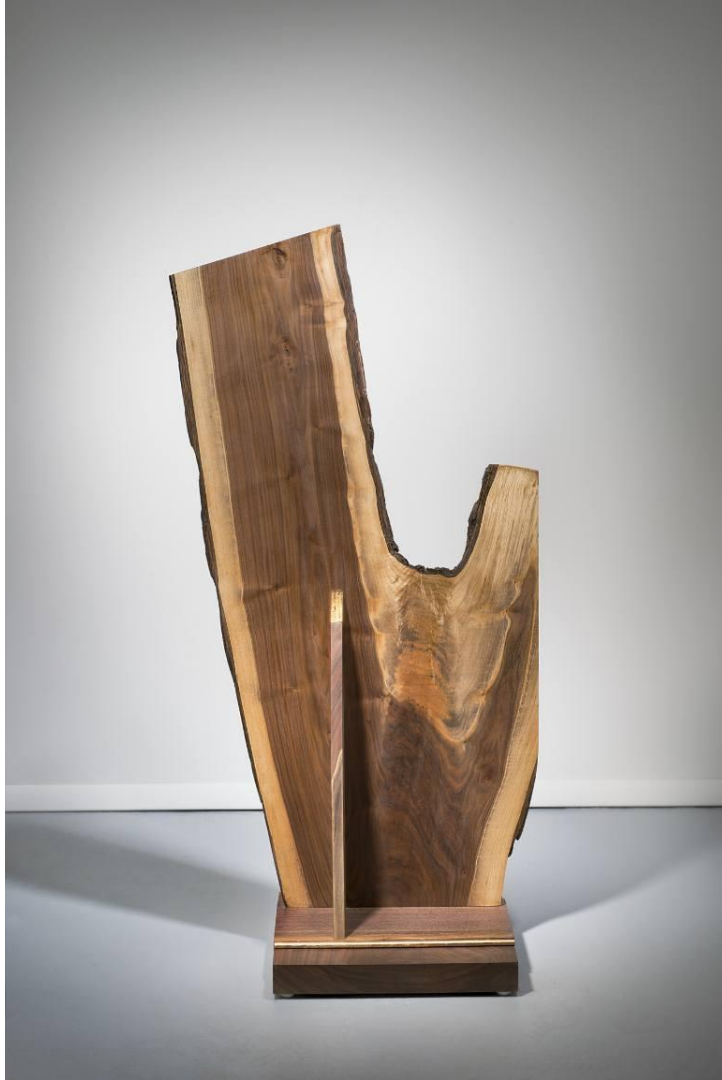


Contemporary Sculpture in wood

Peter Tucker, Visual Arts & New Media

Ursula von Rydingsvard

Cisza

Ursula von Rydingsvard

Cedar

149 x 79 x 82

Deadeye
Martin Puryear

Shelter

Jeroen Molenaar

Wood construction, staples and glue.
33.5 H x 32.5 W x 0.7 in

Miss TORTOISE
Andrea de Ranieri

Wood and iron
57.1 H x 43.3 W x 63 in

Horned
Roberto Yonkov

29.1 H x 30.3 W x 17.7 in

Insurmountable
Betty McGeehan

Wood, bronze
50 H x 23 W x 14 in

Ascent

Sassoon Kosian

45 H x 35 W x 8 in

Singularity
Christopher
Kurtz

***A Typical
Windsor Form***
**Christopher
Kurtz**

Ice

Dan Webb