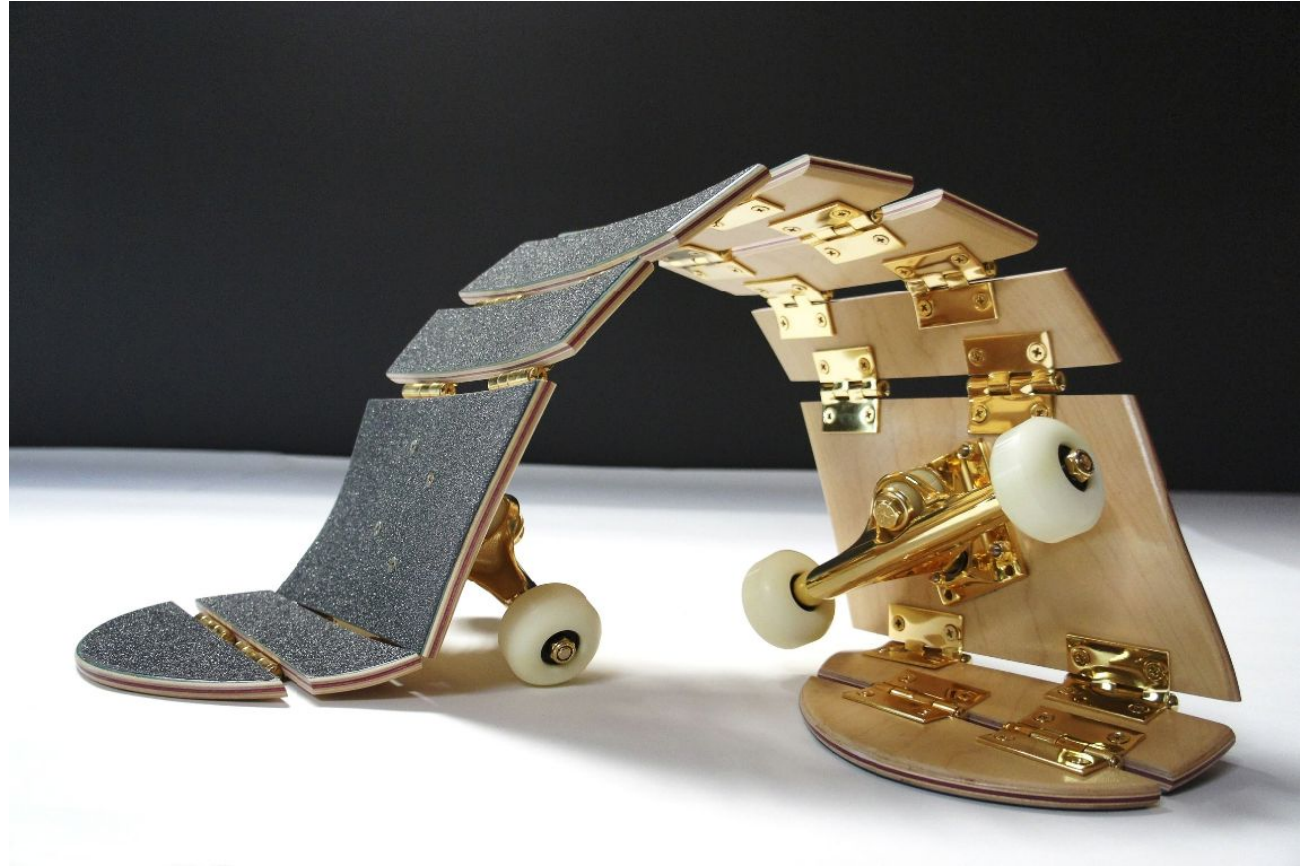

Sin titulo

Dario Escobar

Wood, urethane,
gold-plated steel
36 × 8 1/4 × 4 in