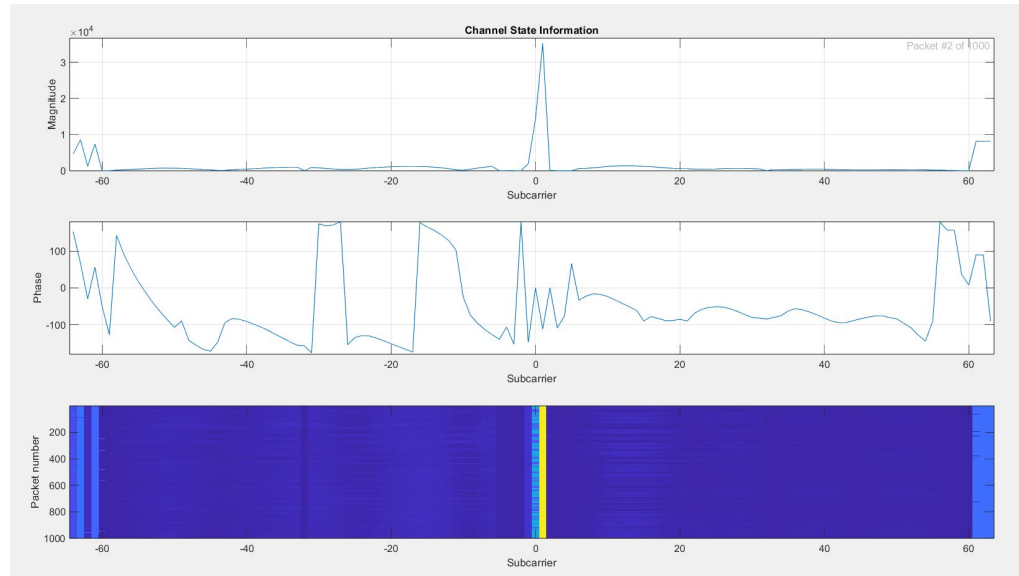

Security in AI

Week 8 (skipped)

Progress

- configured one Nexus 5 as receiver for Wi-Fi packets
 - setup experiment with this phone + Wi-Fi router
 - Results:

Progress (Cont.)

- met up with mentors and received some sample CSI data
 - more guidance on the process for experimentation
 - received a fully functional Nexus 5 from Professor Chen
- currently looking to configure the other Nexus 5 as a transmitter
- participated in one of our mentor's experiments
 - very similar in setup + nature + experimentation
 - generated 4 sets of data