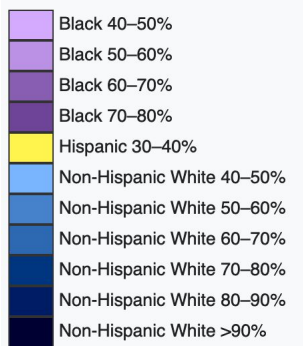

# 2021 Redistricting: Who's drawing the State Legislative Maps?

PROF. JUSTIN LEVITT'S DOUG SPENCER'S  
GUIDE TO DRAWING THE ELECTORAL LINES

ALL ABOUT ■ ■ ■  
REDISTRICTING

● Republican ● Democratic ● Split ● Nonpartisan ● Uncertain ● n/a

# Political control of redistricting: Why does it matter?

- 2011 Redistricting
  - Severe partisan gerrymandering of Congress
    - McGann et al (2016)
- Did the states gerrymander themselves?
  - Keena et al (2021)
    - Study of 95 state legislative maps redrawn in 2011
    - **45 state legislative maps with extreme partisan gerrymandering**

# What Causes Gerrymandering? Politics.

# How Republicans Gerrymander: Racial Segregation and Political Geography

Source: Wikipedia, by Kingofthedeath, CC BY-SA 3.0

<<https://creativecommons.org/licenses/by-sa/3.0/>>, via Wikimedia Commons