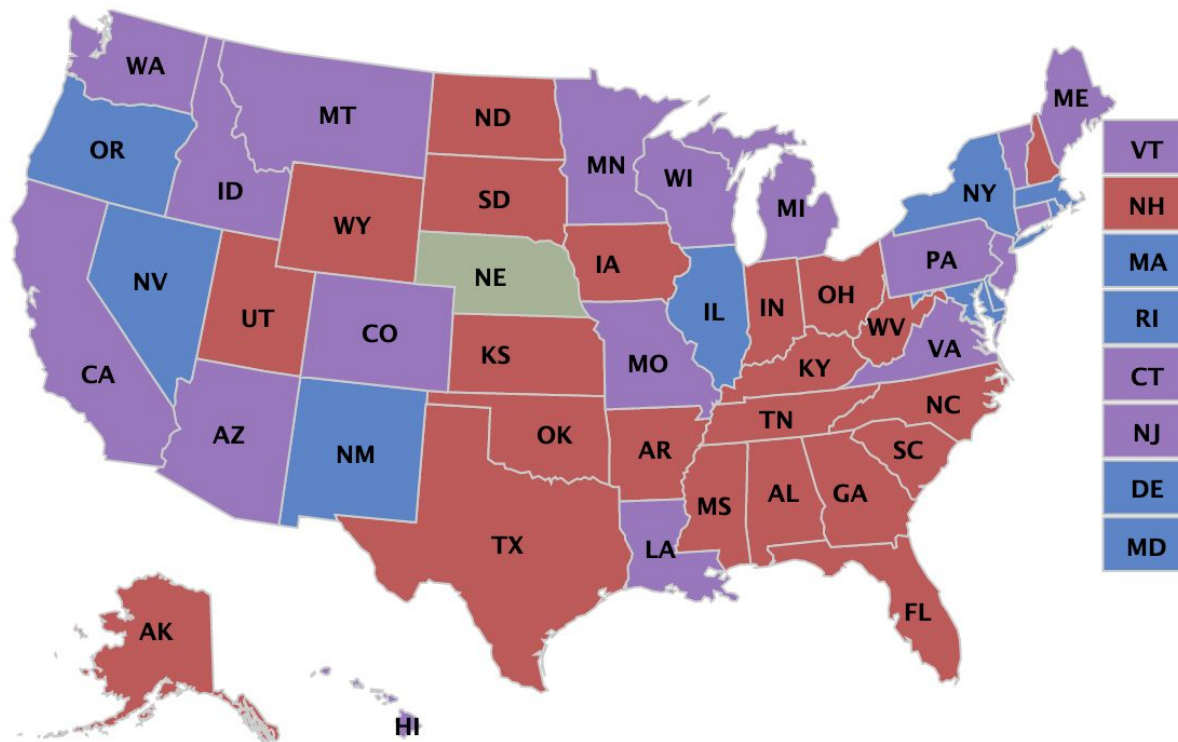

# 2021 Redistricting: Who's drawing the Congressional Maps?

PROF. JUSTIN LEVITT'S DOUG SPENCER'S  
GUIDE TO DRAWING THE ELECTORAL LINES

ALL ABOUT ■ ■ ■  
REDISTRICTING

● Republican ● Democratic ● Split ● Nonpartisan ● Uncertain ● n/a

# 2021 Redistricting: Who's drawing the State Legislative Maps?

PROF. JUSTIN LEVITT'S DOUG SPENCER'S  
GUIDE TO DRAWING THE ELECTORAL LINES

ALL ABOUT ■ ■ ■  
REDISTRICTING

● Republican ● Democratic ● Split ● Nonpartisan ● Uncertain ● n/a

# Political control of redistricting: Why does it matter?

- 2011 Redistricting
  - Severe partisan gerrymandering of Congress
    - McGann et al (2016)
- Did the states gerrymander themselves?
  - Keena et al (2021)
    - Study of 95 state legislative maps redrawn in 2011
    - **45 state legislative maps with extreme partisan gerrymandering**

# How Republicans Gerrymander: Racial Segregation and Political Geography

Source: Wikipedia, by Kingofthedeath, CC BY-SA 3.0

<<https://creativecommons.org/licenses/by-sa/3.0/>>, via Wikimedia Commons