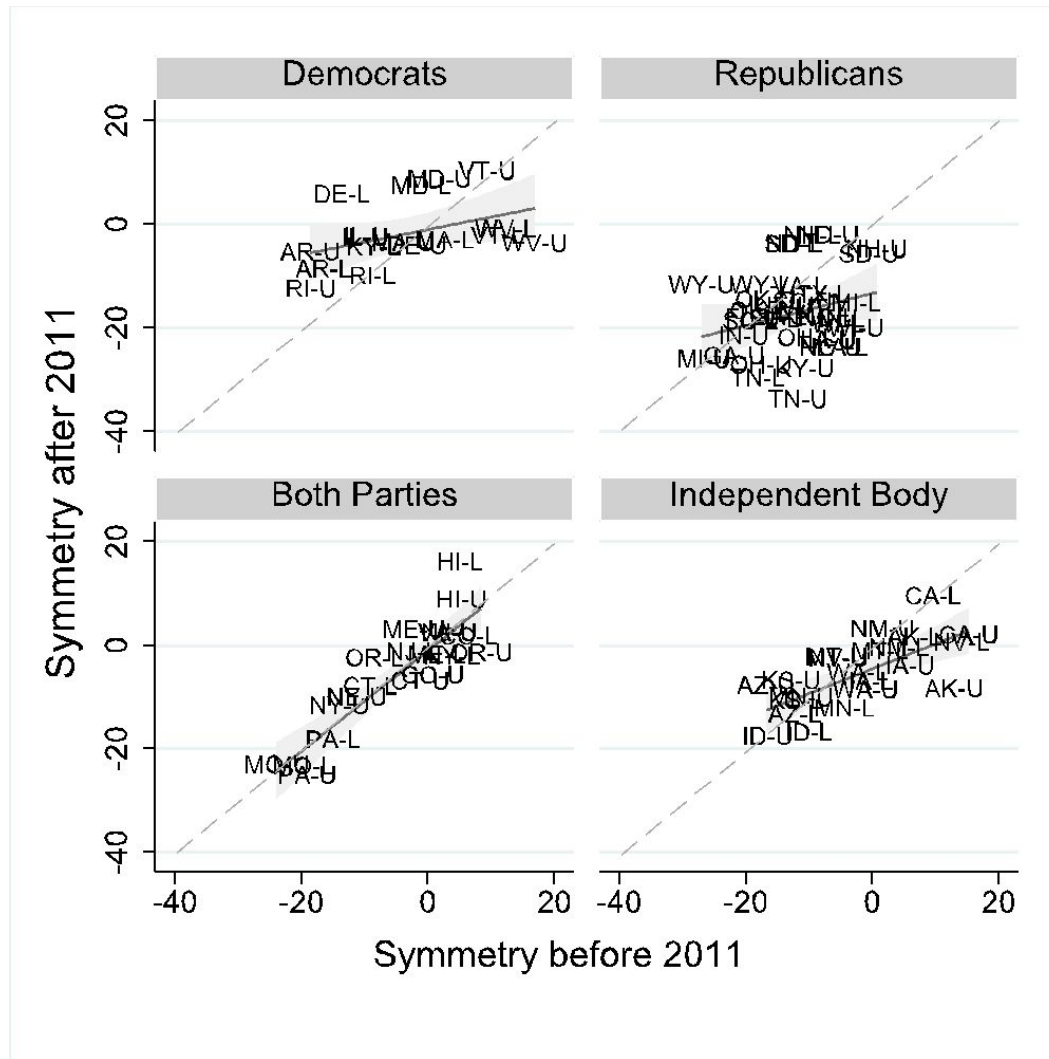

# 2021 Redistricting: Who's drawing the Congressional Maps?

PROF. JUSTIN LEVITT'S DOUG SPENCER'S  
GUIDE TO DRAWING THE ELECTORAL LINES

ALL ABOUT ■ ■ ■  
REDISTRICTING

● Republican ● Democratic ● Split ● Nonpartisan ● Uncertain ● n/a

# 2021 Redistricting: Who's drawing the State Legislative Maps?

PROF. JUSTIN LEVITT'S DOUG SPENCER'S  
GUIDE TO DRAWING THE ELECTORAL LINES

ALL ABOUT ■ ■ ■  
REDISTRICTING

● Republican ● Democratic ● Split ● Nonpartisan ● Uncertain ● n/a

# Political control of redistricting: Why does it matter?

- 2011 Redistricting
  - Severe partisan gerrymandering of Congress
    - McGann et al (2016)
- Did the states gerrymander themselves?
  - Keena et al (2021)
    - Study of 95 state legislative maps redrawn in 2011
    - **45 state legislative maps with extreme partisan gerrymandering**

# What Causes Gerrymandering? Politics.