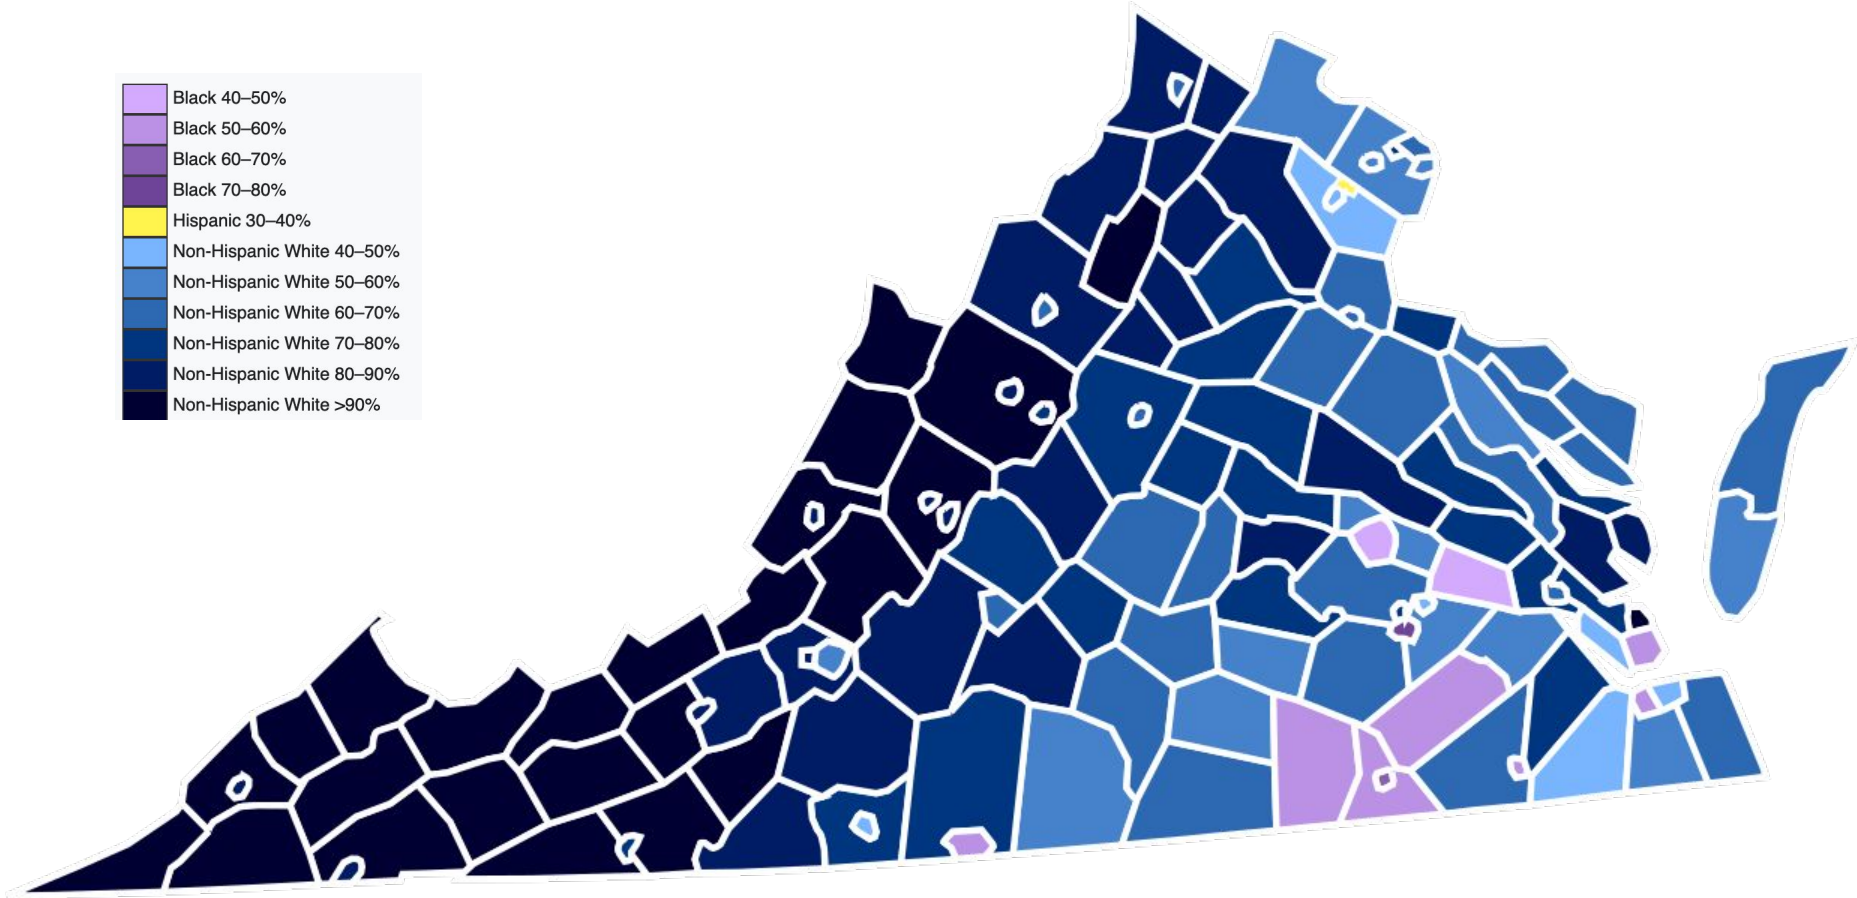

# Political control of redistricting: Why does it matter?

- 2011 Redistricting
  - Severe partisan gerrymandering of Congress
    - McGann et al (2016)
- Did the states gerrymander themselves?
  - Keena et al (2021)
    - Study of 95 state legislative maps redrawn in 2011
    - **45 state legislative maps with extreme partisan gerrymandering**

# What Causes Gerrymandering? Politics.

# How Republicans Gerrymander: Racial Segregation and Political Geography

Source: Wikipedia, by Kingofthedeath, CC BY-SA 3.0

<<https://creativecommons.org/licenses/by-sa/3.0/>>, via Wikimedia Commons

# Republican bias and racial segregation, 95 state legislative maps