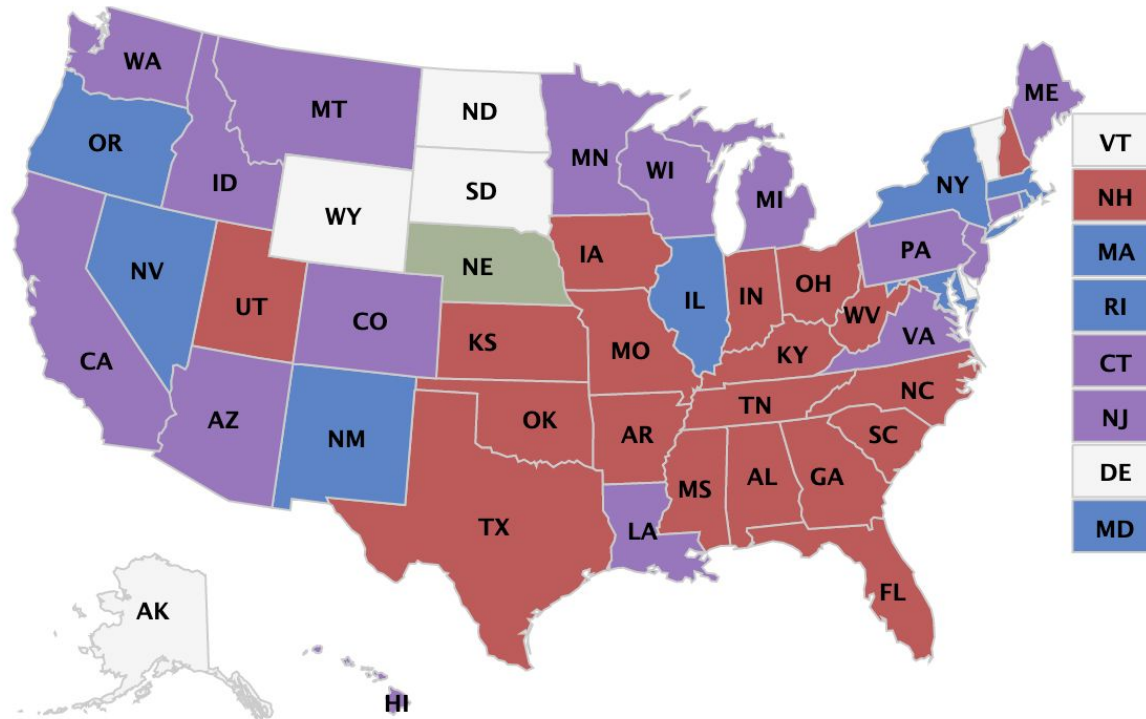

# 2021 Redistricting: Who's drawing the Congressional Maps?

PROF. JUSTIN LEVITT'S DOUG SPENCER'S  
GUIDE TO DRAWING THE ELECTORAL LINES

ALL ABOUT ■ ■ ■  
REDISTRICTING

● Republican ● Democratic ● Split ● Nonpartisan ● Uncertain ● n/a

# 2021 Redistricting: Who's drawing the State Legislative Maps?

PROF. JUSTIN LEVITT'S DOUG SPENCER'S  
GUIDE TO DRAWING THE ELECTORAL LINES

ALL ABOUT ■ ■ ■  
REDISTRICTING

● Republican ● Democratic ● Split ● Nonpartisan ● Uncertain ● n/a

# Political control of redistricting: Why does it matter?

- 2011 Redistricting
  - Severe partisan gerrymandering of Congress
    - McGann et al (2016)
- Did the states gerrymander themselves?
  - Keena et al (2021)
    - Study of 95 state legislative maps redrawn in 2011
    - **45 state legislative maps with extreme partisan gerrymandering**

# How Republicans Gerrymander: Racial Segregation and Political Geography

Source: Wikipedia, by Kingofthedeath, CC BY-SA 3.0

<<https://creativecommons.org/licenses/by-sa/3.0/>>, via Wikimedia Commons