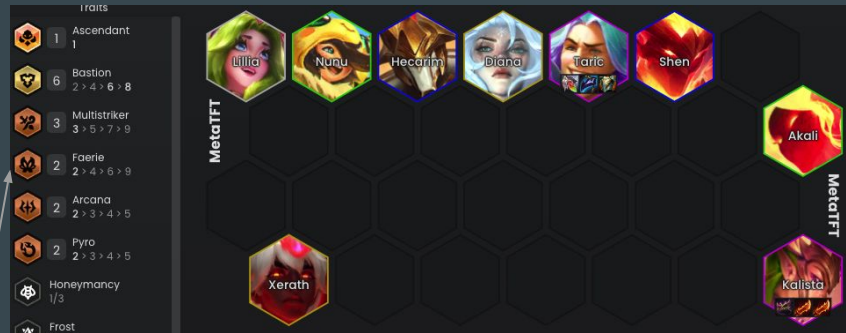

TFT SET 12

By OKR

Kaliasta AD Carry Fast8 Multiskriker+Bastion/Faerie

Varus AD Carry Fast8 Blaster+Dragon

(Hard) Fiora&Gwen Fast8 Warrior+Multi Traits

Traits

- 3 Eldritch 3 > 5 > 7 > 10
- 2 Warrior 2 > 4 > 6
- 2 Shapeshifter 2 > 4 > 6 > 8
- Multistriker 2/3
- Pyro 1/2
- Portal 1/3

MetaTFT

MetaTFT

Ashe

Akali

Jayne

Elise

Nilah

Detailed description: This TFT board features Ashe in the bottom lane. The top row contains Akali, Jayne, and Elise. The middle row contains Nilah. The board is flanked by 'MetaTFT' labels.

Hecarim

Tahm Kench

Akali

Shen

Mordekaiser

Nilah

Detailed description: This TFT board features Ashe in the bottom lane. The top row contains Hecarim, Tahm Kench, Akali, Shen, and Mordekaiser. The middle row contains Nilah. The board is flanked by 'MetaTFT' labels.

Karma

MetaTFT

Detailed description: This is a League of Legends team composition on a hexagonal grid. The top row contains four champions: Jax, Hecarim, Morgana, and Rakan. The right side of the board has two champions: Camille and Karma. The bottom row contains three champions: Zilean, Bard, and Milio. The left side of the board features a list of abilities with their respective icons and counts.