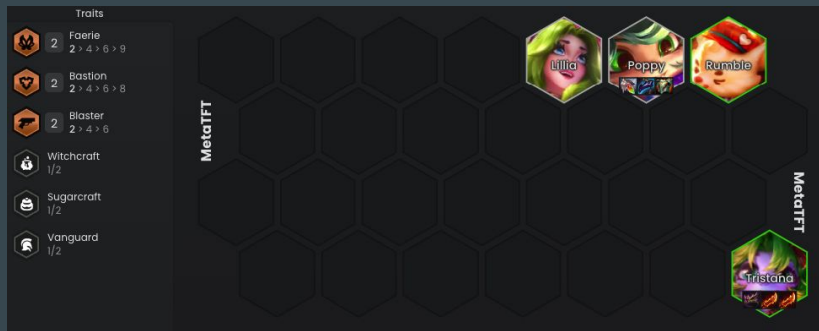

TFT SET 12

By OKR

Kaliasta AD Carry Fast8 Multiskriker+Bastion/Faerie

Varus AD Carry Fast8 Blaster+Dragon

(Hard) Fiora&Gwen Fast8 Warrior+Multi Traits

Traits

- 3 Eldritch 3 > 5 > 7 > 10
- 2 Warrior 2 > 4 > 6
- 2 Shapeshifter 2 > 4 > 6 > 8
- Multistriker 2/3
- Pyro 1/2
- Portal 1/3

MetaTFT

MetaTFT

Ashe

Akali

Jayne

Elise

Nilah

Detailed description: This TFT board features Ashe in the bottom lane. The top row contains Akali, Jayne, and Elise. The middle row contains Nilah. The board is flanked by 'MetaTFT' labels.

Hecarim

Tahm Kench

Akali

Shen

Mordekaiser

Nilah

Detailed description: This TFT board features Ashe in the bottom lane. The top row contains Hecarim, Tahm Kench, Akali, Shen, and Mordekaiser. The middle row contains Nilah. The board is flanked by 'MetaTFT' labels.

Katarina

Taric

Gwen

Detailed description: This TFT board features Bard in the bottom lane and Milio in the middle lane. The top row contains Fiora, Akali, Morgana, Shen, Katarina, and Taric. The middle row contains Gwen. The board is flanked by 'MetaTFT' labels.