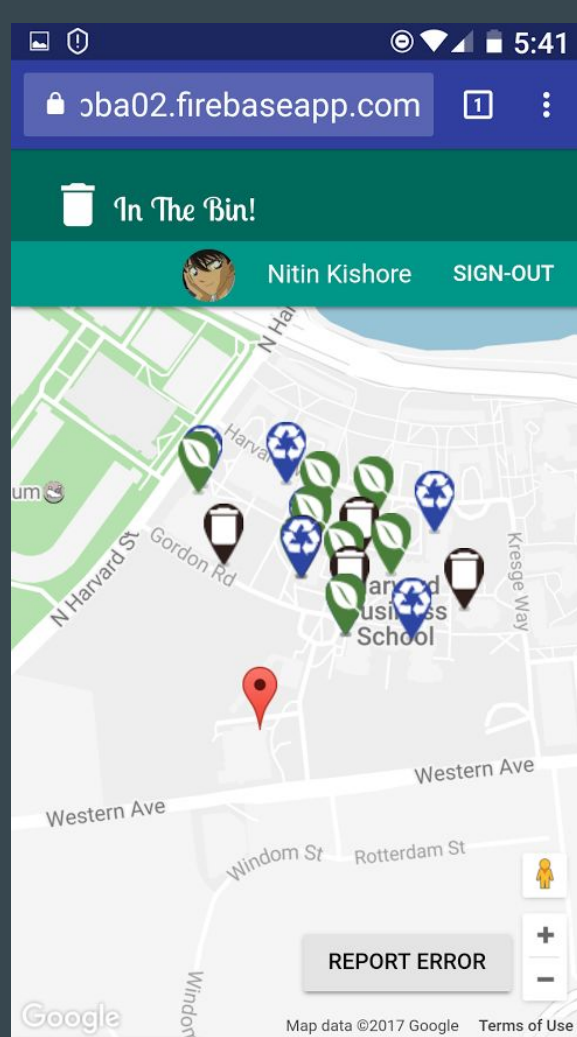

In the Bin!

...

Keeping the streets clean

bit.ly/inthebinapp

Team HackU

Use Cases:

- 1) Find out the nearest Trash can - Compost, Recycle Bin, Trash Can
- 2) Report Error
- 3) Benefit of Crowd Sourced Data
- 4) Reporting False Data of Trash Cans
- 5) People can put trash in garbage bin instead of keeping it in their cars or home.

Customer base

- Governments (Staffing, Health care)
- Regular citizens
- Applies equally to Countries like India as well as Japan.

Future Enhancements:

- Request bin placement in thoroughfares
- Filter based on nearby services with the benefit of crowd sourced data.
- We can extend to domains like charitable organizations and other services
- Verification and “report error/problem” function
- Better UI/Design, App Icon for “Save to Desktop” option