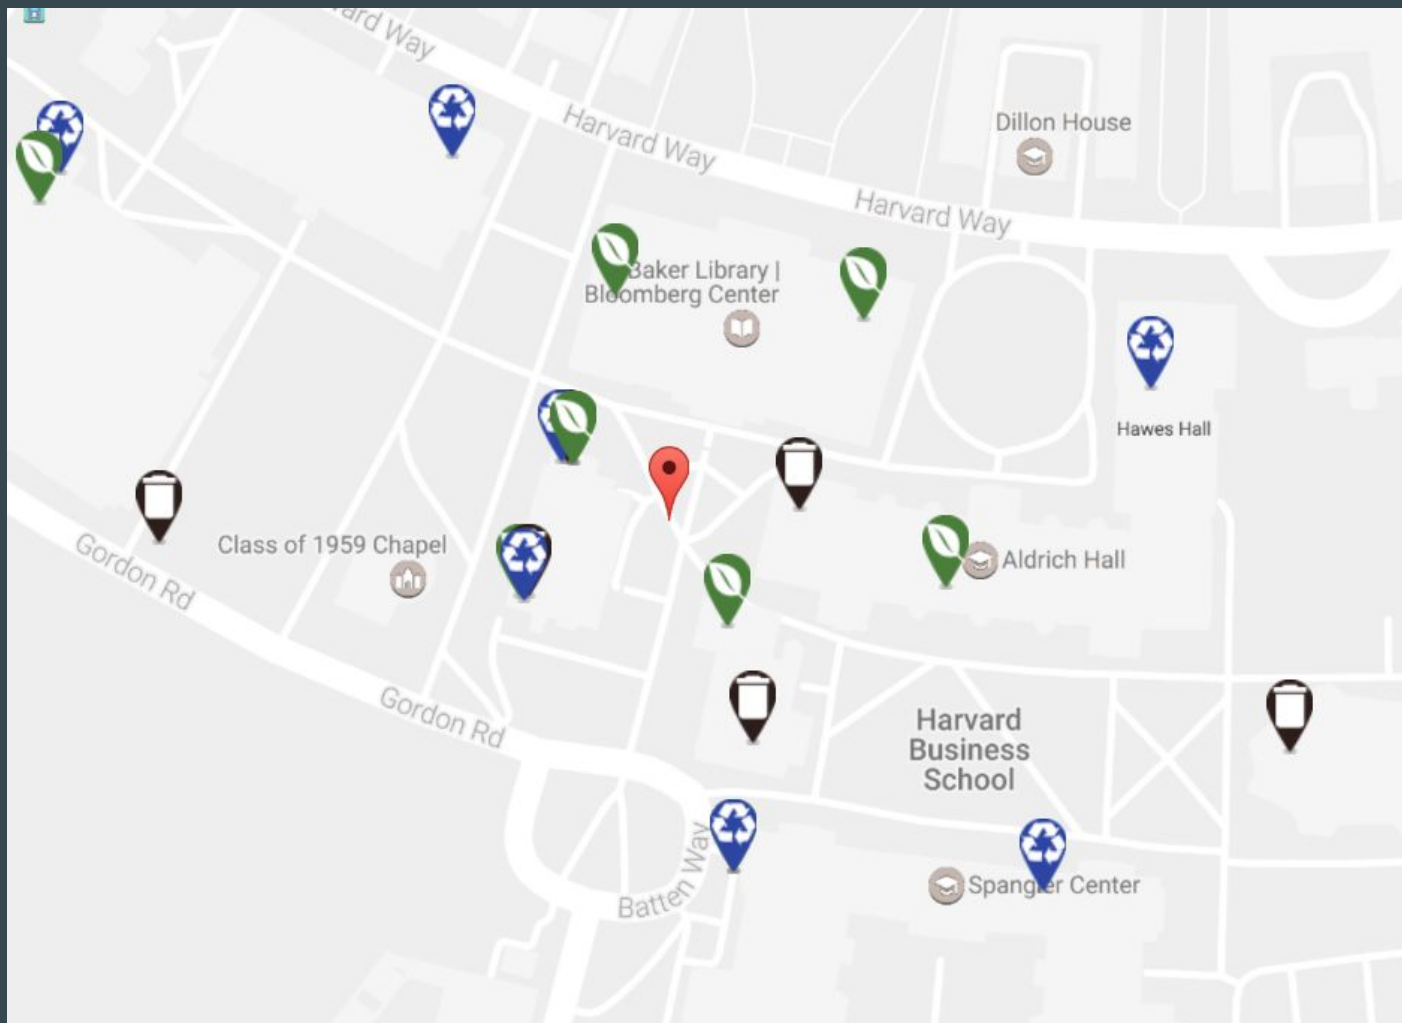

In the Bin!

...

Keeping the streets clean

bit.ly/inthebinapp

Team HackU

Use Cases:

- 1) Find out the nearest Trash can - Compost, Recycle Bin, Trash Can
- 2) Report Error
- 3) Benefit of Crowd Sourced Data
- 4) Reporting False Data of Trash Cans
- 5) People can put trash in garbage bin instead of keeping it in their cars or home.

Customer base

- Governments (Staffing, Health care)
- Regular citizens
- Applies equally to Countries like India as well as Japan.

Future Enhancements:

- Request bin placement in thoroughfares
- Filter based on nearby services with the benefit of crowd sourced data.
- We can extend to domains like charitable organizations and other services
- Verification and “report error/problem” function
- Better UI/Design, App Icon for “Save to Desktop” option