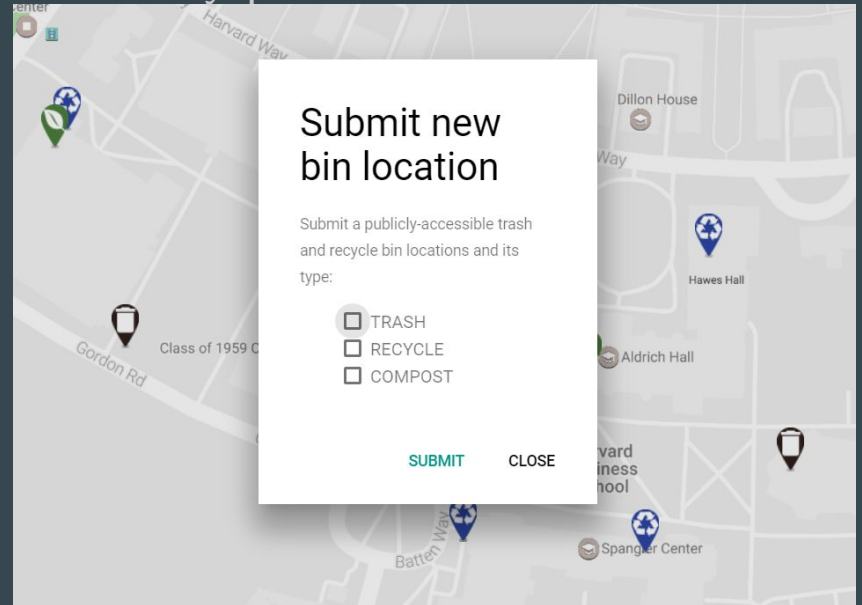

In the Bin!

...

Keeping the streets clean

bit.ly/inthebinapp

Team HackU

Use Cases:

- 1) Find out the nearest Trash can - Compost, Recycle Bin, Trash Can
- 2) Report Error
- 3) Benefit of Crowd Sourced Data
- 4) Reporting False Data of Trash Cans
- 5) People can put trash in garbage bin instead of keeping it in their cars or home.

Customer base

- Governments (Staffing, Health care)
- Regular citizens
- Applies equally to Countries like India as well as Japan.

Future Enhancements:

- Request bin placement in thoroughfares
- Filter based on nearby services with the benefit of crowd sourced data.
- We can extend to domains like charitable organizations and other services
- Verification and “report error/problem” function
- Better UI/Design, App Icon for “Save to Desktop” option