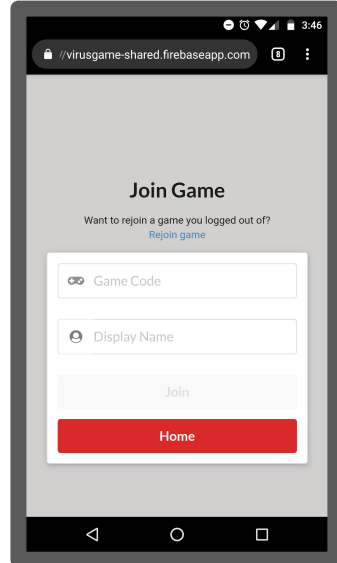

SHELLER TEACHER EDUCATION PROGRAM
education arcade