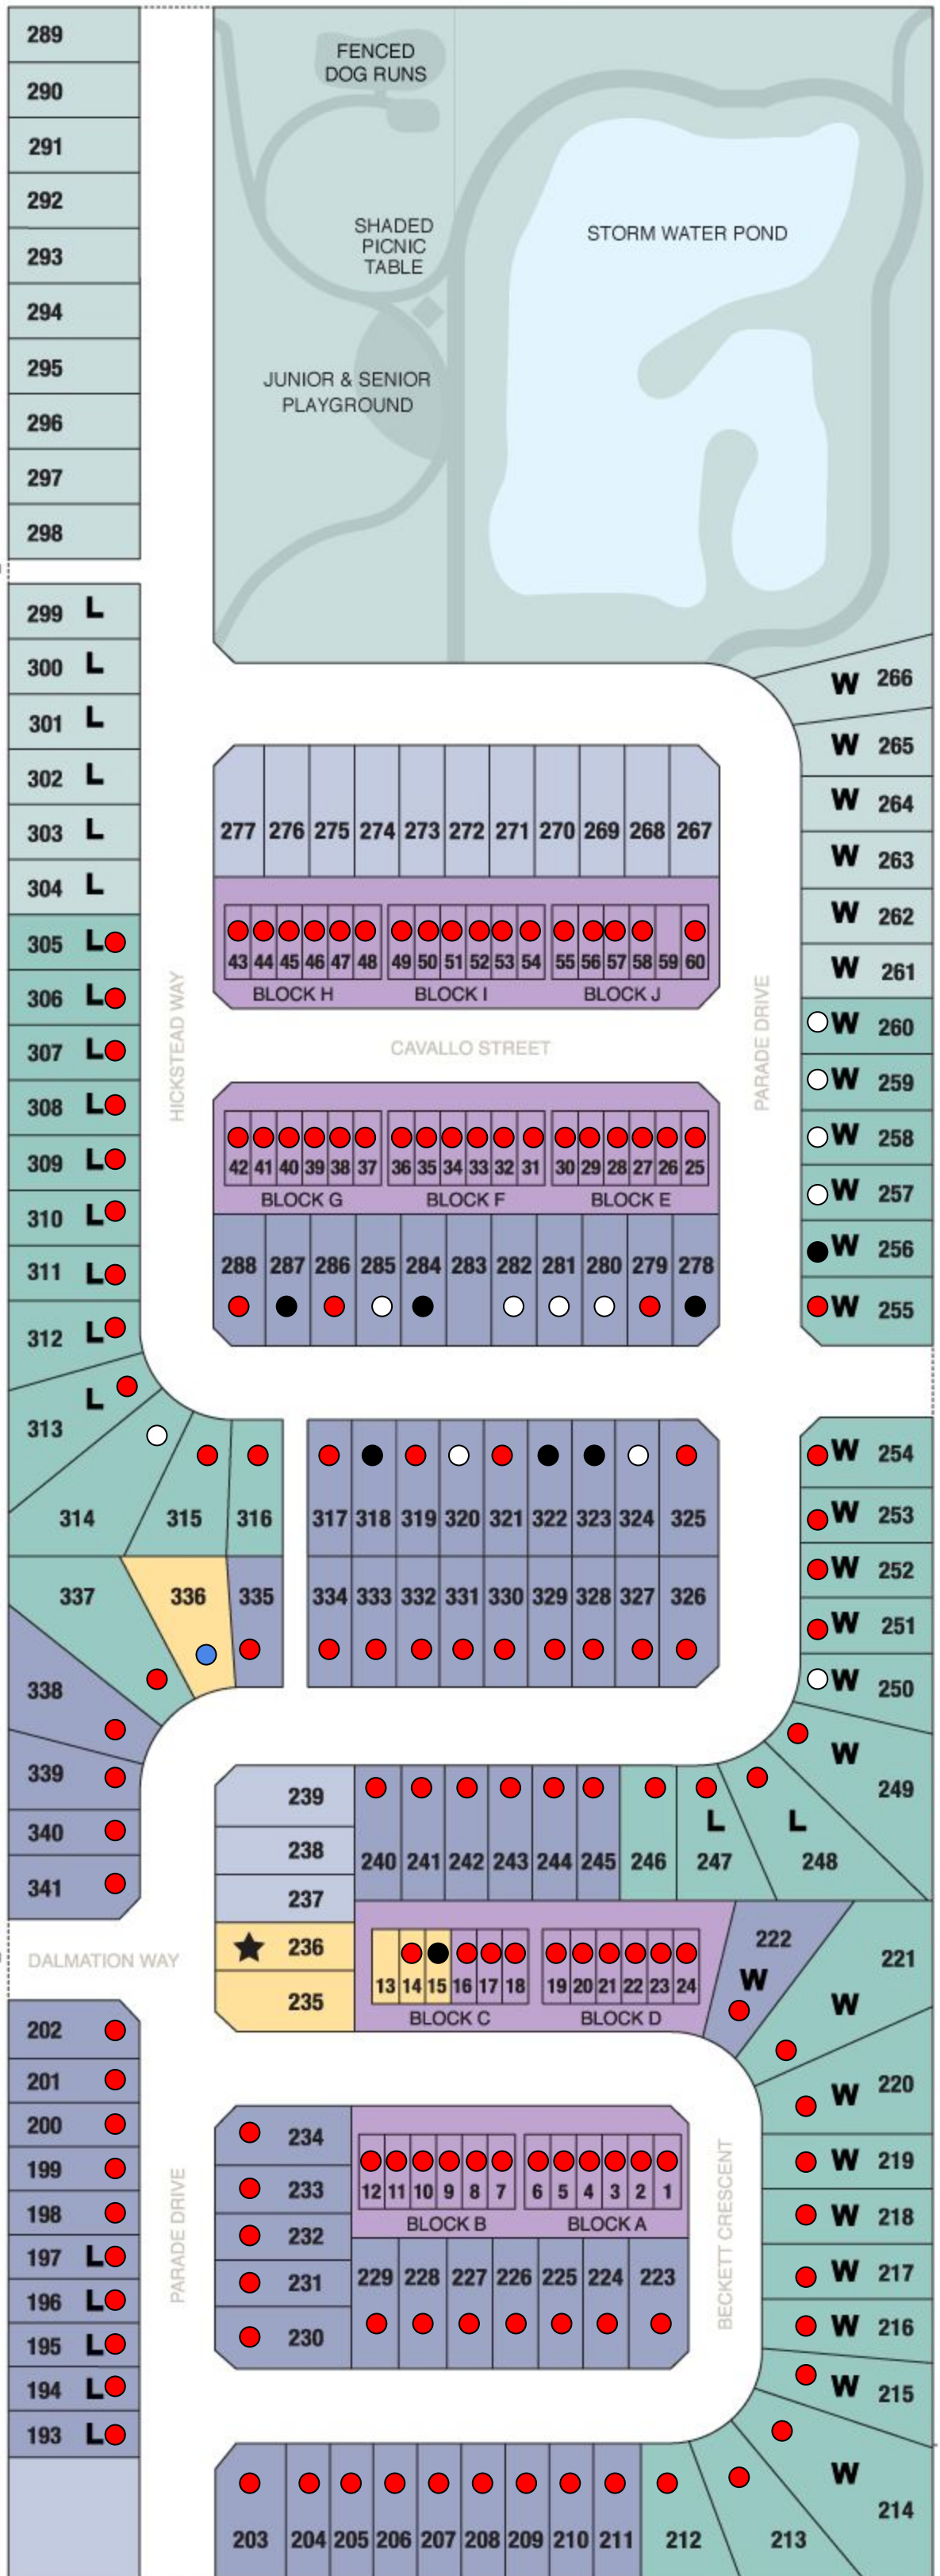

RATHWELL LANDING

670 Parade Dr., Stittsville ON
(613) 435-8141 Valecraft.com

Mon - Thurs: 12 pm - 7 pm
Fri - Sun: 12 pm - 5 pm

RELEASED TOWNHOMES
FUTURE RELEASE 100 SERIES

RELEASED SINGLE HOMES
FUTURE RELEASE 800 SERIES

RELEASED SINGLE HOMES
FUTURE RELEASE 1000 SERIES

MODEL HOME
★ SALES OFFICE

L LOOKOUT BASEMENT

W WALKOUT BASEMENT

● EARLY OCCUPANCY

○ RESERVED

● CONDITIONAL

● SOLD

PATHWAY TO FRIENDLY CR.

TO HARTSMERE DR. SCHOOLS & PARK

RURAL LAND

RURAL LAND

EXISTING ESTATE RESIDENTIAL