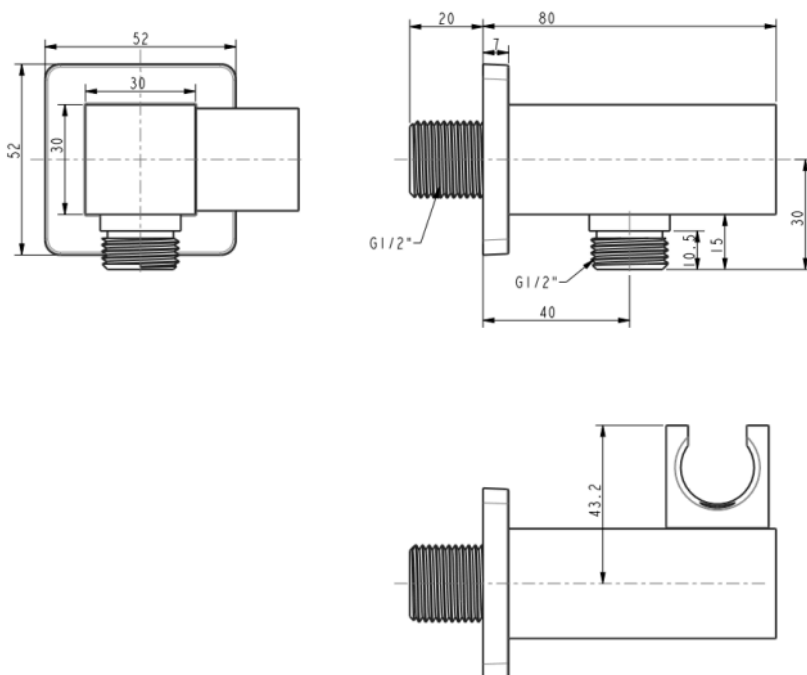

EasySET

Wall Outlet with holder – Square
(G1/2")

FFAS9143-000GL0BF0

DIMENSIONAL DRAWING

FEATURES

- Brass body, PVD plated
- Brass escutcheon, PVD plated
- With normal packaging
- Flow rate @ 0.1MPa: 19.6 L/min

SPECIFICATIONS

- G1/2" for inlet and outlet

FINISHES AVAILABILITY

PVD COOL SUNRISE

AWARDS WON

N/A

SHIPPING WEIGHT

- Product weight: 0.52 kg