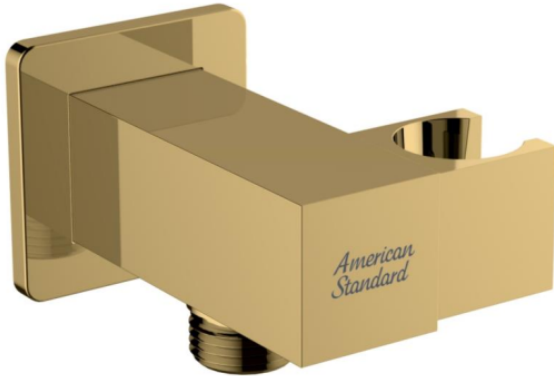

EasySET

Wall Outlet with holder – Square
(G1/2")

FFAS9143-000GL0BF0

DIMENSIONAL DRAWING

FEATURES

- Brass body, PVD plated
- Brass escutcheon, PVD plated
- With normal packaging
- Flow rate @ 0.1MPa: 19.6 L/min

SPECIFICATIONS

- G1/2" for inlet and outlet

FINISHES AVAILABILITY

PVD COOL SUNRISE

AWARDS WON

N/A

SHIPPING WEIGHT

- Product weight: 0.52 kg