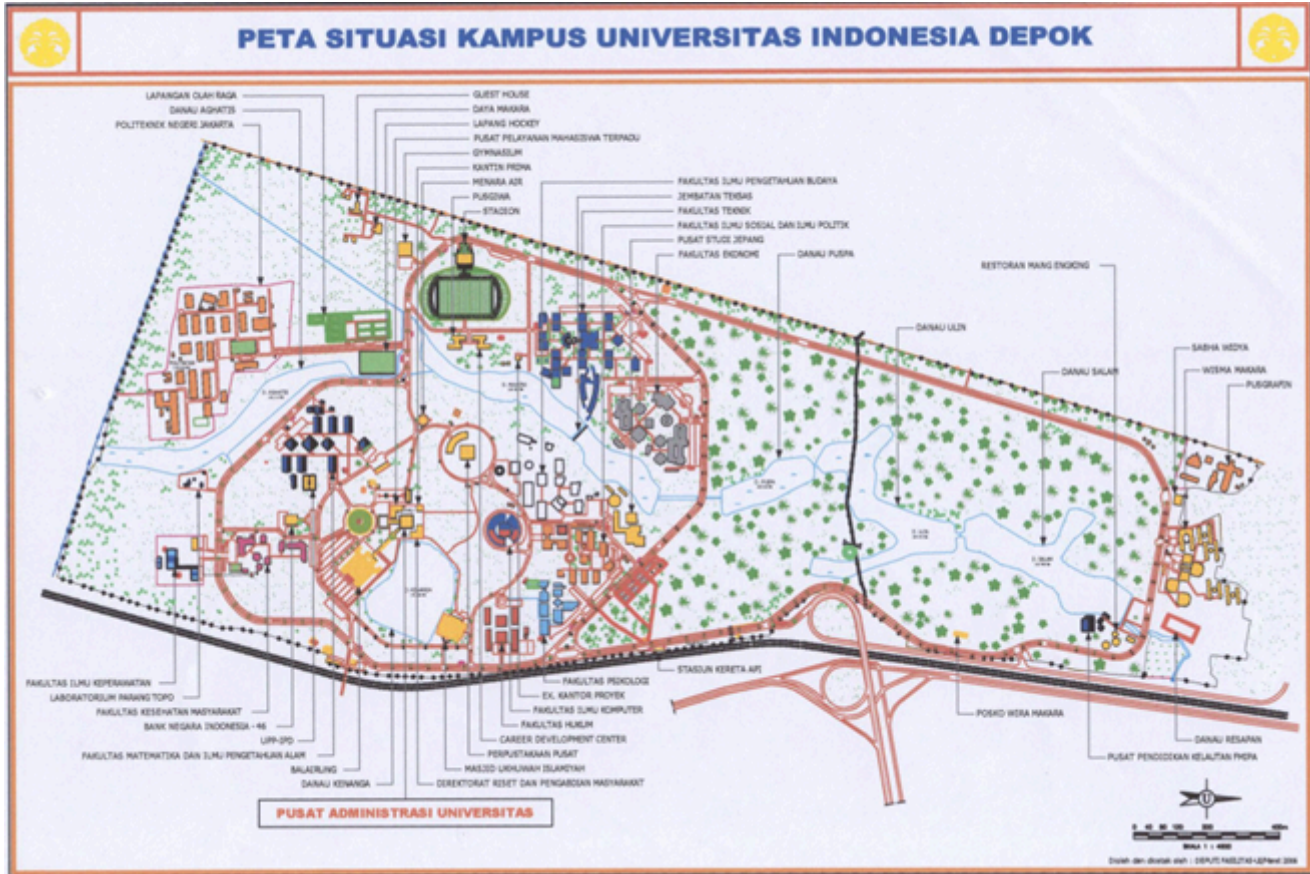

Put your
university logo
here

Description:

(Please describe your campus sites: area, date of establishment, history, facilities, etc. The following is an example of the description. You can describe more related items if needed)

If more than one campus site is stated, all data from those campuses should consistently be applied for the related indicators. The evidence provided may also include maps showing the location, area size, or distribution of facilities relevant to the indicators

University Park is The University of Nottingham’s largest campus at 300 acres. Part of the University since 1929, the campus is widely regarded as one of the largest and most attractive in the country. Set in extensive greenery and around a lake, University Park is the focus of life for students, staff and visitors. Conveniently located only two miles from the city center.

The Jubilee Campus is a modern purpose-built campus which now extends to 65 acres and is located only one mile from University Park. The initial phase was opened by Her Majesty the Queen in 1999.

Additional evidence link (i.e., for videos, more images, or other files that are not included in this file):