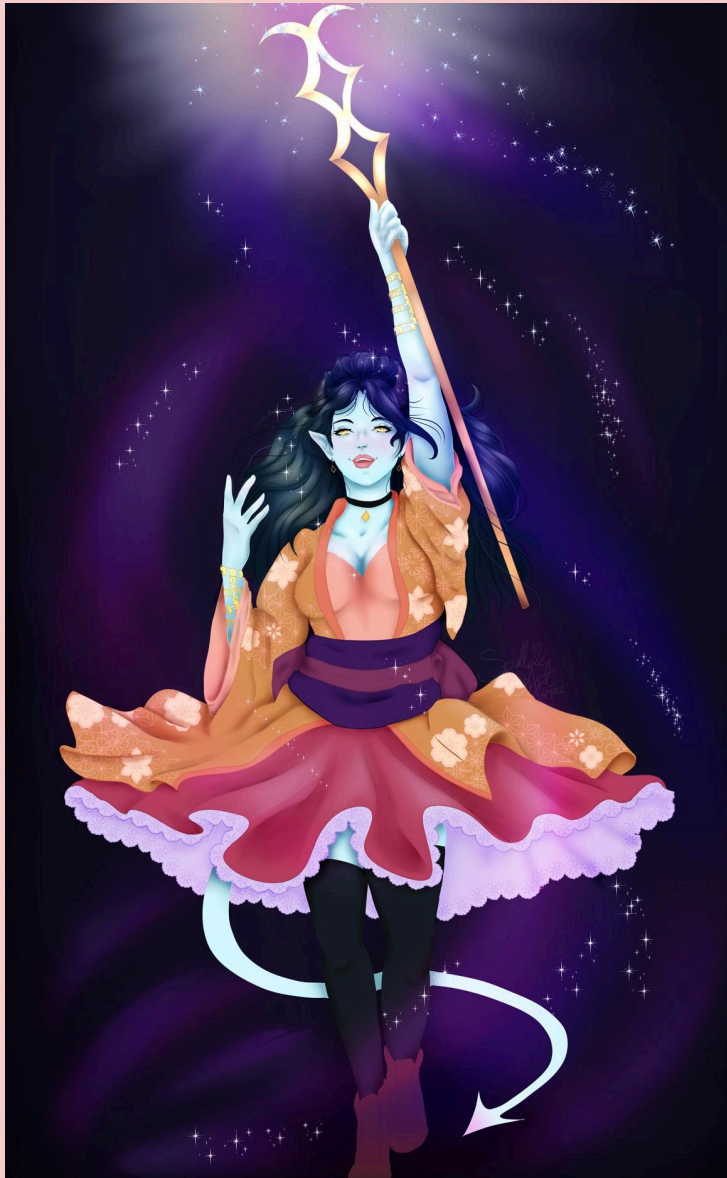

### Can do:

- Fan art
- Game Characters
- DnD or other Tabletop characters
- Pin up
- Cute or Chibi
- Historical Fantasy
- Monster Characters
- Anthro(Cat-girls, Kitsune,etc.)
- Metal/non-Metal Prosthetics
- NSFW (further discussion)

### Will NOT do (NSFW Commissions):

- Scat
- Underaged Characters
- 
- Ageplay
-

**Bust:** Upper torso or “Bust”  
area and upwards

Bust + Sketch - \$50

Bust + Flat Color - \$55

Bust + Full Color - \$60

**Portrait:** Mid stomach area  
and upwards

Portrait + Sketch - \$65

Portrait + Flat Color - \$70

Portrait + Full Color - \$75

**Full Body:** Showcasing the entire figure

Full Body + Sketch - \$80

Full Body + Flat Color - \$100

Full Body + Full Color - \$280