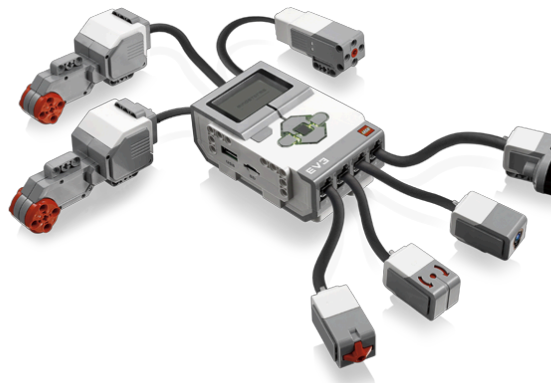

LEGO Mindstorms EV3 education parts difference to retail version

These are the parts you need to add to your **LEGO Mindstorms EV3 education version** in order to get to the **retail version** of it. Overall there are 336 parts you need to get, but now you can mix fun and advanced education.

Only the V-BELT Ø 24, RED (4544143) was out of stock. The rest I was able to order.

EV3RSTORM from retail version

Education version

| Image | Part number | Quantity | Set Number | Unit Price (1) | Total Price |
|---|-------------|----------|------------|----------------|-------------|
|  | 6014051 | 1 | 31313 | EUR 24.13 | EUR 24.13 |
|  | 6009811 | 1 | 31313 | EUR 26.86 | EUR 26.86 |
|  | 4508553 | 2 | 1313 | EUR 0.10 | EUR 0.20 |
|  | 4499858 | 4 | 31313 | EUR 0.20 | EUR 0.80 |
|  | 4540797 | 1 | 31313 | EUR 1.00 | EUR 1.00 |
|  | 4211805 | 3 | 31313 | EUR 0.15 | EUR 0.45 |
|  | 4211639 | 3 | 31313 | EUR 0.10 | EUR 0.30 |