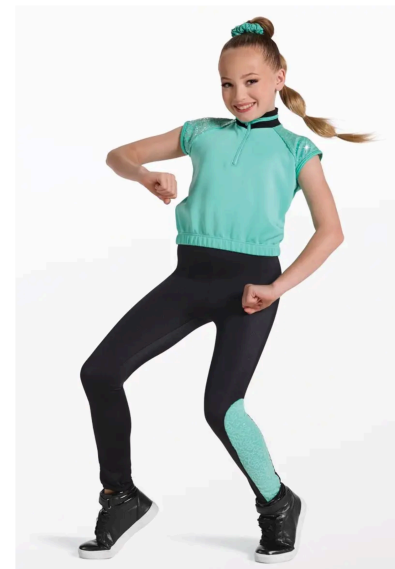

Sat 6/13

6:15 PM Show

Call Time - 5:00 - 5:15pm

We are estimating the concerts to be approximately 2 hours long with a 15 minute intermission.

✂

Remember your Tights & Shoes!

MKS Photo Days are May 11-14!

15% off your purchase
Expires Thurs, May 14, 2026