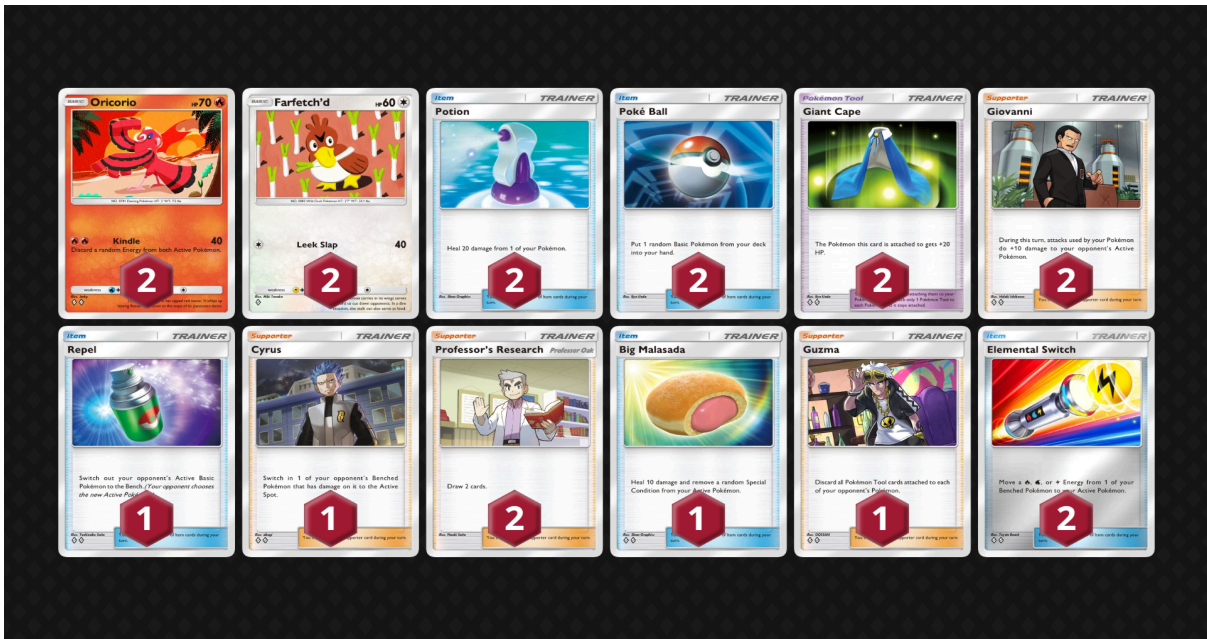

Here are a few example decks from the Pokémon Trading Card Game Pocket Little Cup Format.

Hitmonlee+Hitmonchan+Farfetch'd

Hitmonlee+Hitmonchan+Hitmontop

Oricorio+Farfetch'd

Kartana+Pheromosa Version 1

Kartana+Pheromosa Version2

Tentacool+Salandit

Audino+Azurill+Shaymin

Emolga+Farfetch'd

Skarmory+Klefki

Pheromosa+Hitmontop

Durant+Farfetch'd

Rotom+Rotom Frost+Shaymin form

Skarmory+Rotom