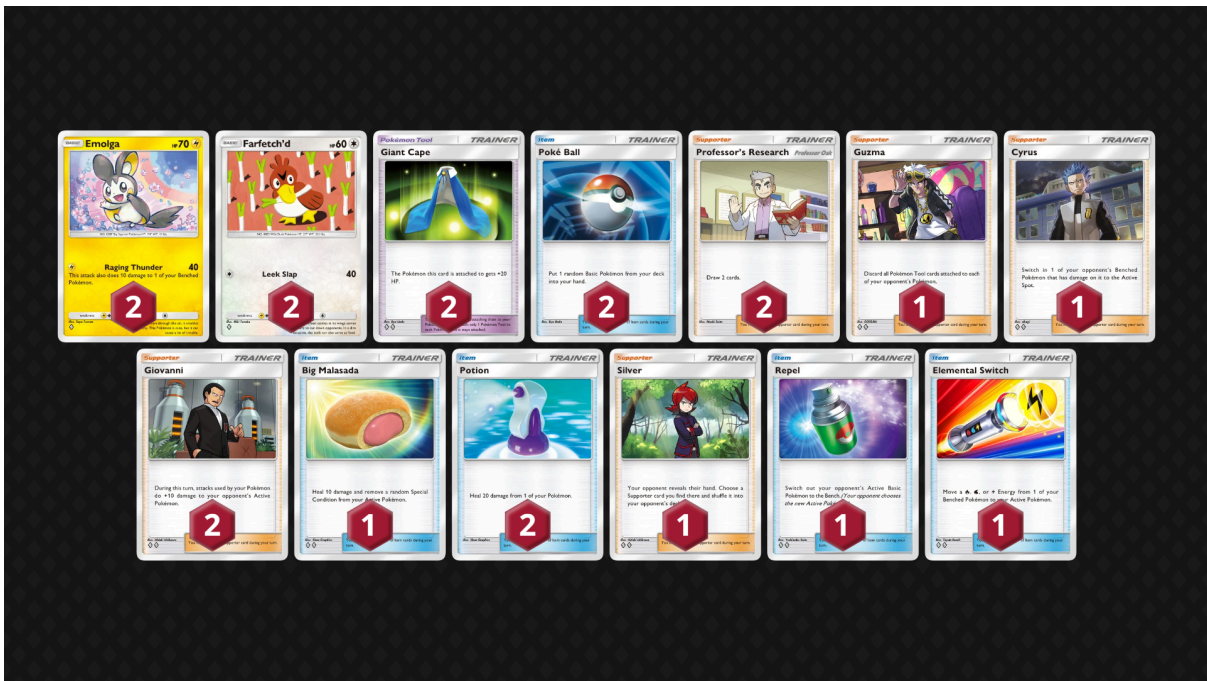

Here are a few example decks from the Pokémon Trading Card Game Pocket Little Cup Format.

Hitmonlee+Hitmonchan+Farfetch'd

Hitmonlee+Hitmonchan+Hitmontop

Oricorio+Farfetch'd

Kartana+Pheromosa Version 1

Kartana+Pheromosa Version2

Tentacool+Salandit

Audino+Azurill+Shaymin

Emolga+Farfetch'd

Skarmory+Klefki

Pheromosa+Hitmontop

Durant+Farfetch'd

Rotom+Rotom Frost+Shaymin form

Skarmory+Rotom