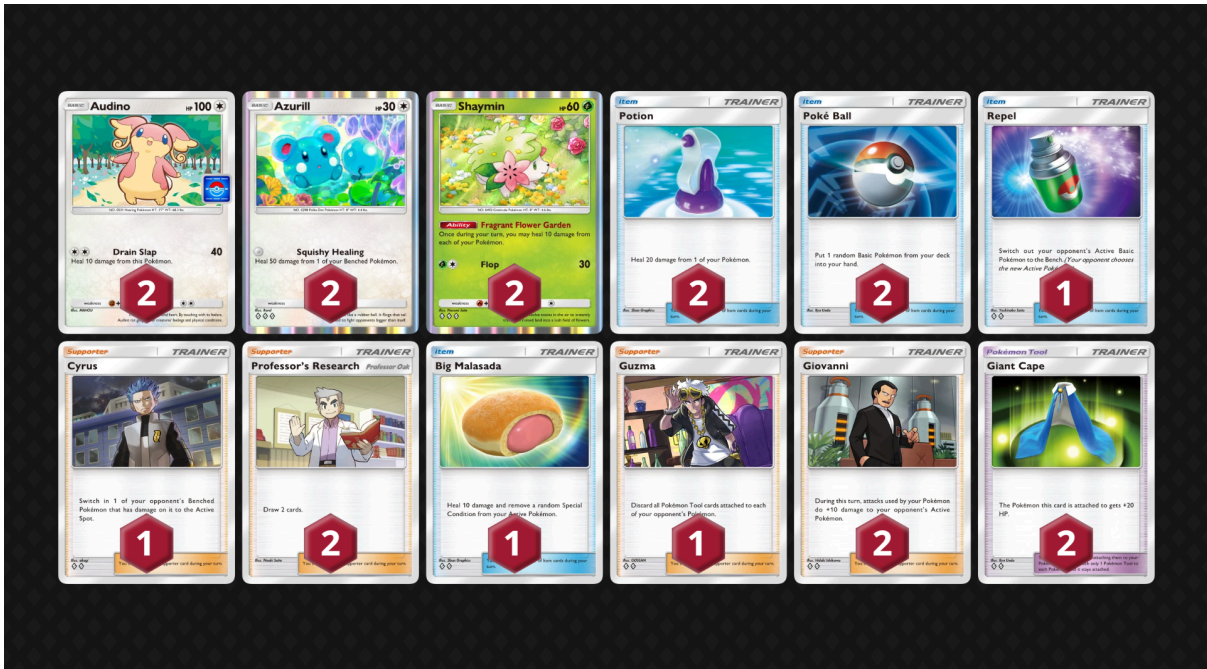

Here are a few example decks from the Pokémon Trading Card Game Pocket Little Cup Format.

Hitmonlee+Hitmonchan+Farfetch'd

Hitmonlee+Hitmonchan+Hitmontop

Oricorio+Farfetch'd

Kartana+Pheromosa Version 1

Kartana+Pheromosa Version2

Tentacool+Salandit

Audino+Azurill+Shaymin

Emolga+Farfetch'd

Skarmory+Klefki

Pheromosa+Hitmontop

Durant+Farfetch'd

Rotom+Rotom Frost+Shaymin form

Skarmory+Rotom