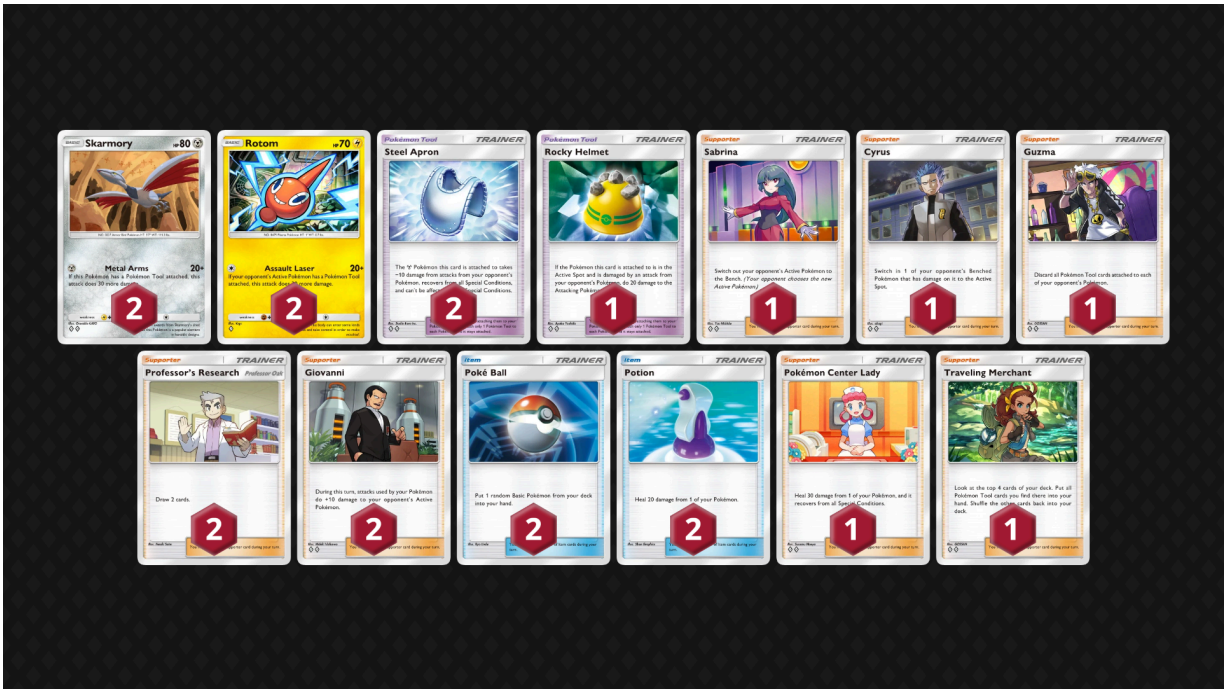

Here are a few example decks from the Pokémon Trading Card Game Pocket Little Cup Format.

Hitmonlee+Hitmonchan+Farfetch'd

Hitmonlee+Hitmonchan+Hitmontop

Oricorio+Farfetch'd

Kartana+Pheromosa Version 1

Kartana+Pheromosa Version2

Tentacool+Salandit

Audino+Azurill+Shaymin

Emolga+Farfetch'd

Skarmory+Klefki

Pheromosa+Hitmontop

Durant+Farfetch'd

Rotom+Rotom Frost+Shaymin form

Skarmory+Rotom