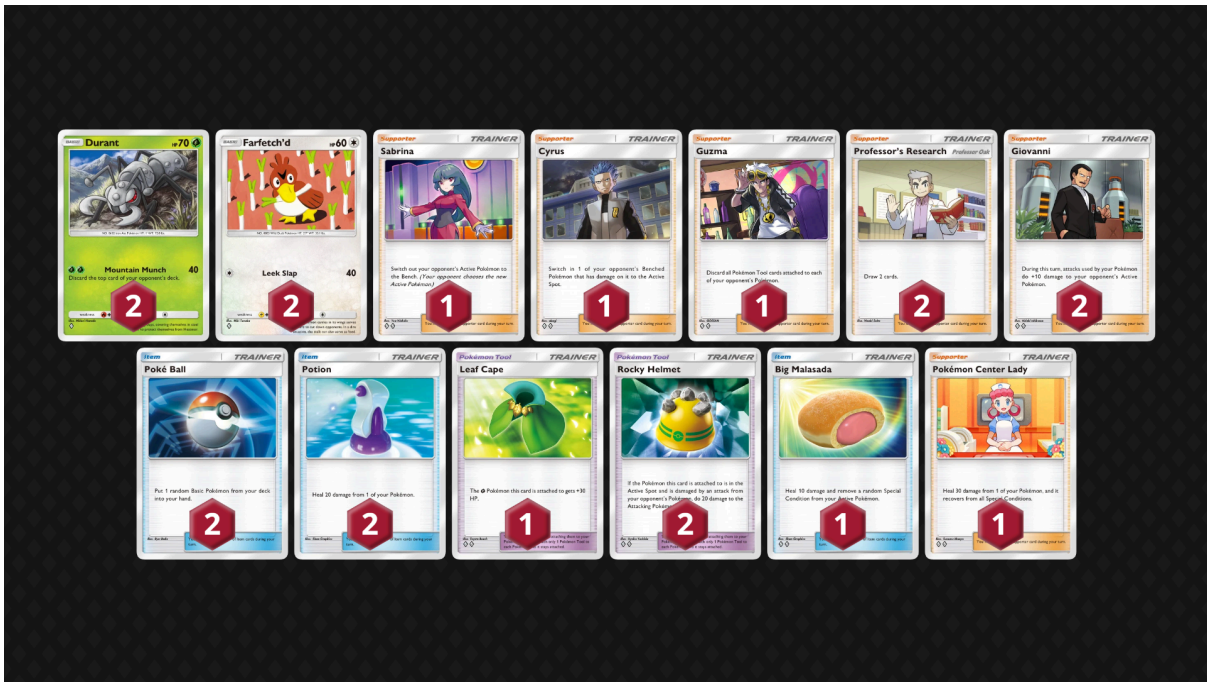

Here are a few example decks from the Pokémon Trading Card Game Pocket Little Cup Format.

Hitmonlee+Hitmonchan+Farfetch'd

Hitmonlee+Hitmonchan+Hitmontop

Oricorio+Farfetch'd

Kartana+Pheromosa Version 1

Kartana+Pheromosa Version2

Tentacool+Salandit

Audino+Azurill+Shaymin

Emolga+Farfetch'd

Skarmory+Klefki

Pheromosa+Hitmontop

Durant+Farfetch'd

Rotom+Rotom Frost+Shaymin form

Skarmory+Rotom