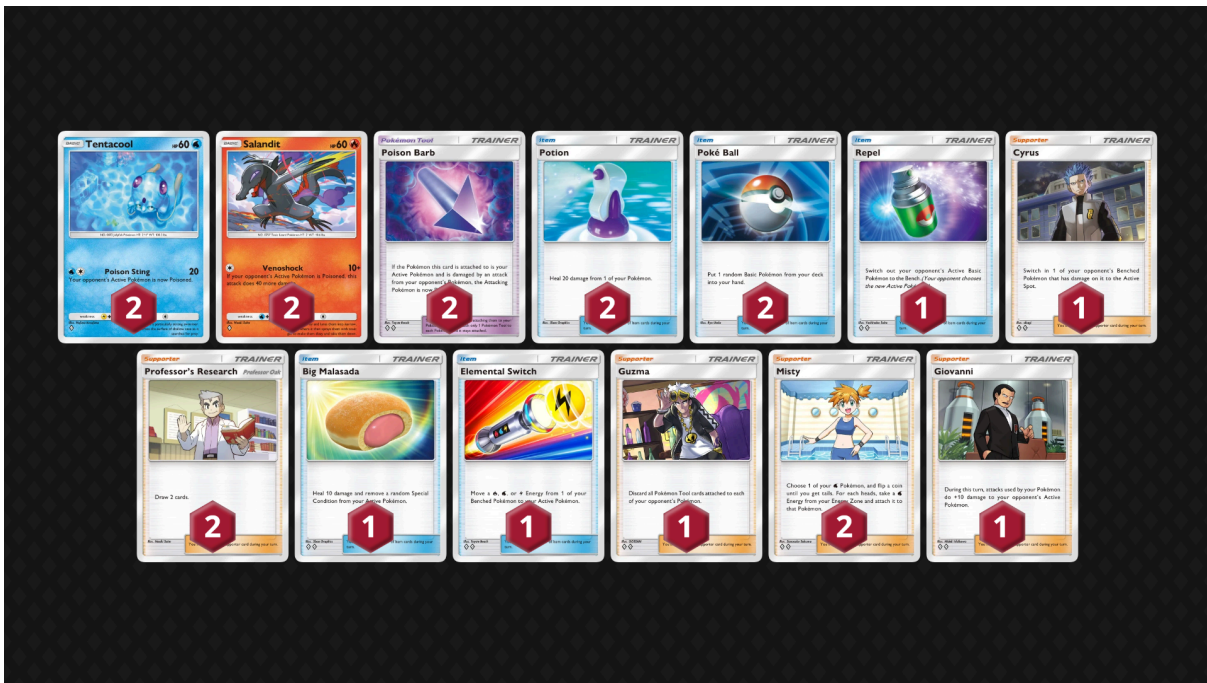

Here are a few example decks from the Pokémon Trading Card Game Pocket Little Cup Format.

Hitmonlee+Hitmonchan+Farfetch'd

Hitmonlee+Hitmonchan+Hitmontop

Oricorio+Farfetch'd

Kartana+Pheromosa Version 1

Kartana+Pheromosa Version2

Tentacool+Salandit

Audino+Azurill+Shaymin

Emolga+Farfetch'd

Skarmory+Klefki

Pheromosa+Hitmontop

Durant+Farfetch'd

Rotom+Rotom Frost+Shaymin form

Skarmory+Rotom