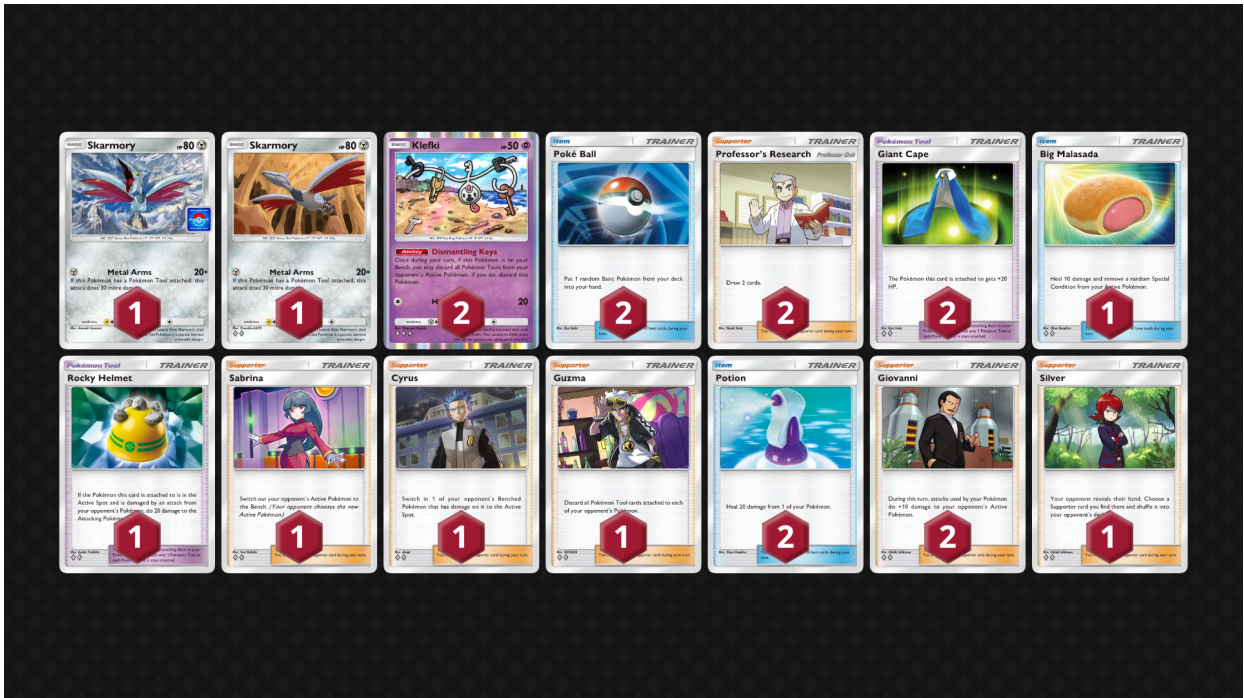

Here are a few example decks from the Pokémon Trading Card Game Pocket Little Cup Format.

Hitmonlee+Hitmonchan+Farfetch'd

Hitmonlee+Hitmonchan+Hitmontop

Oricorio+Farfetch'd

Kartana+Pheromosa Version 1

Kartana+Pheromosa Version2

Tentacool+Salandit

Audino+Azurill+Shaymin

Emolga+Farfetch'd

Skarmory+Klefki

Pheromosa+Hitmontop

Durant+Farfetch'd

Rotom+Rotom Frost+Shaymin form

Skarmory+Rotom