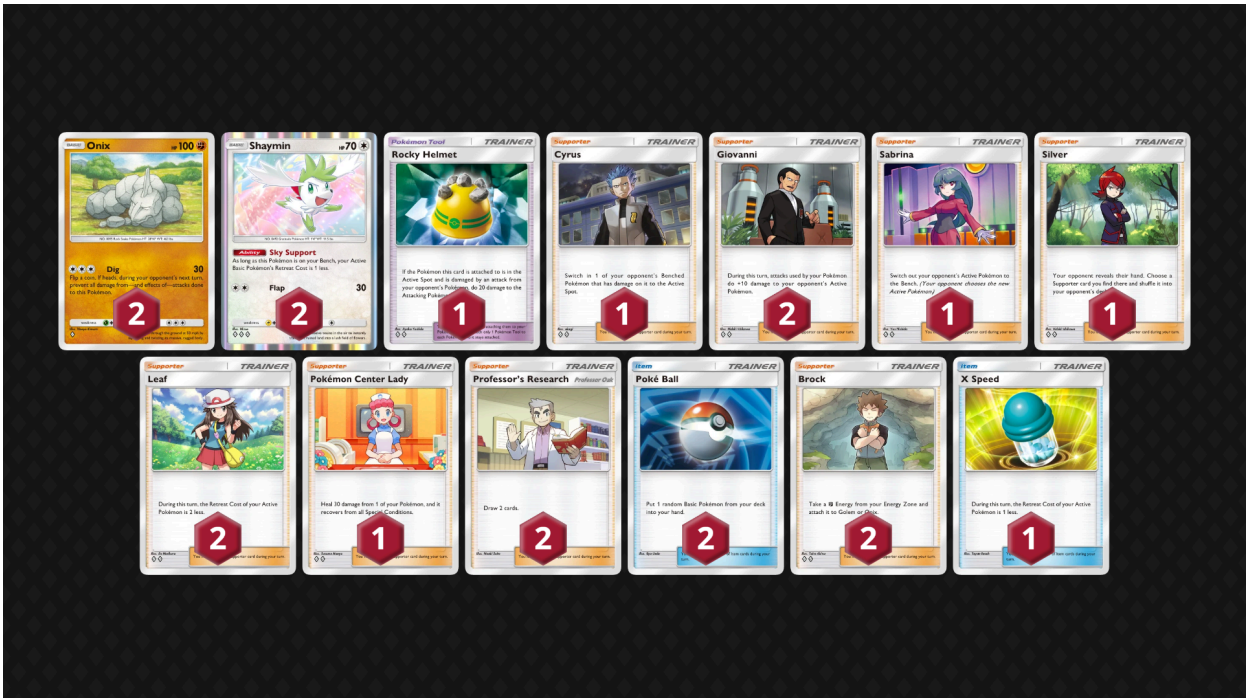

Onix+Shaymin form