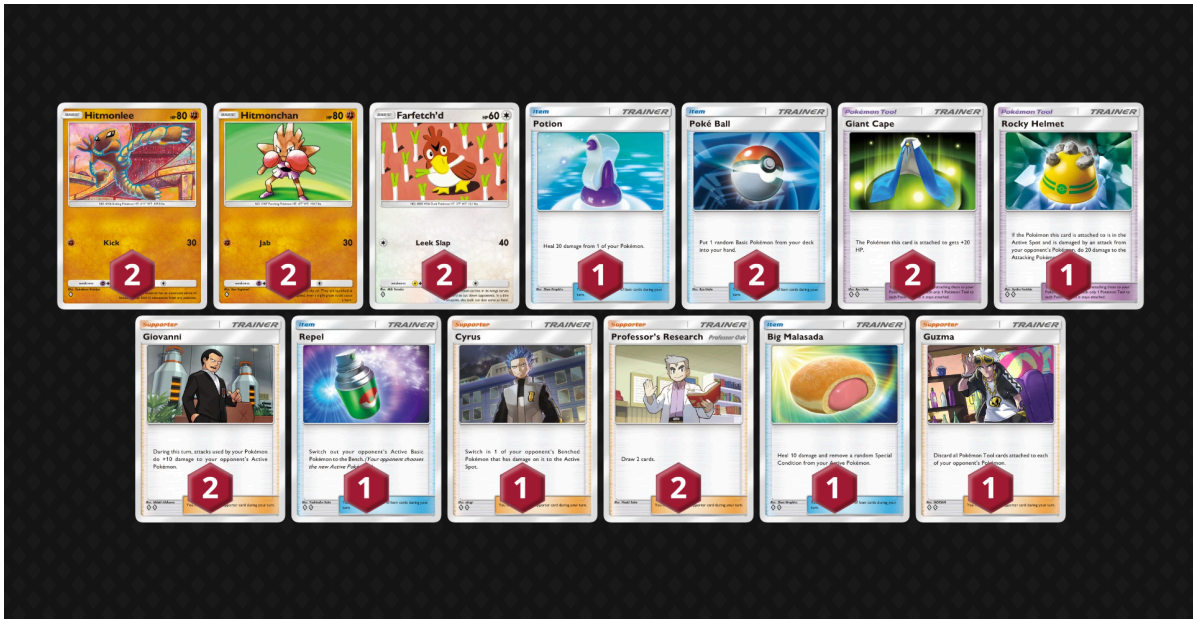

Here are a few example decks from the Pokémon Trading Card Game Pocket Little Cup Format.

Hitmonlee+Hitmonchan+Farfetch'd

Hitmonlee+Hitmonchan+Hitmontop

Oricorio+Farfetch'd

Kartana+Pheromosa Version 1

Kartana+Pheromosa Version2

Tentacool+Salandit

Audino+Azurill+Shaymin

Emolga+Farfetch'd

Skarmory+Klefki

Pheromosa+Hitmontop

Durant+Farfetch'd

Rotom+Rotom Frost+Shaymin form

Skarmory+Rotom