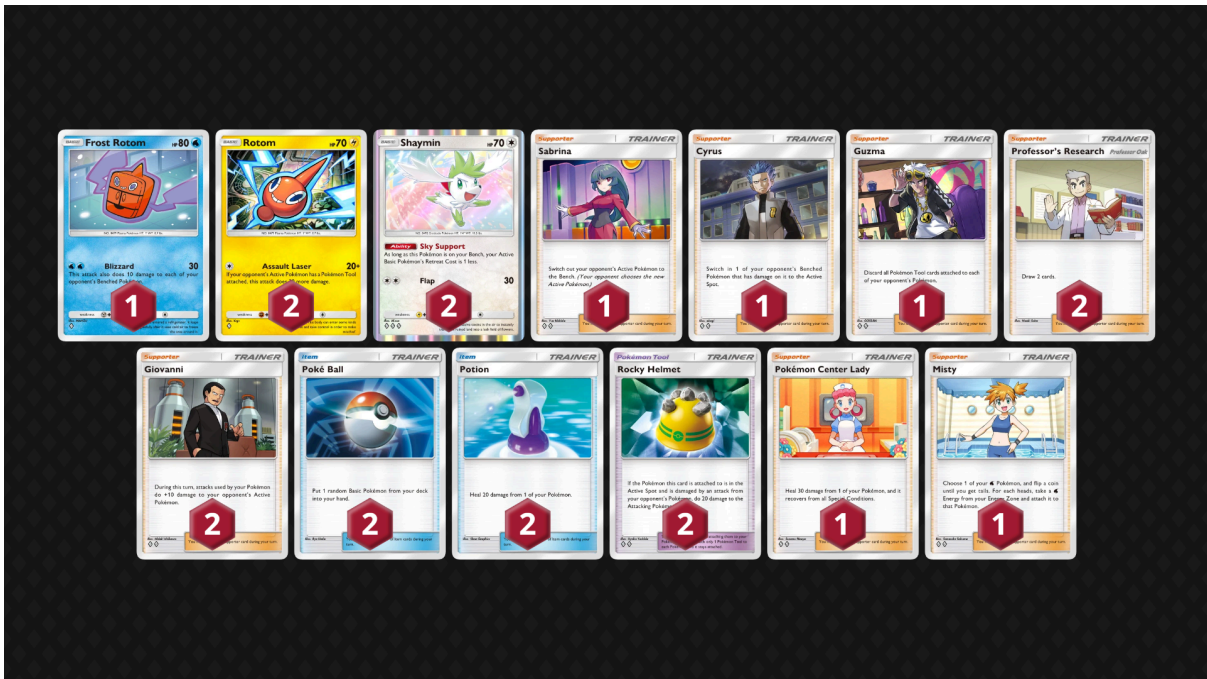

Here are a few example decks from the Pokémon Trading Card Game Pocket Little Cup Format.

Hitmonlee+Hitmonchan+Farfetch'd

Hitmonlee+Hitmonchan+Hitmontop

Oricorio+Farfetch'd

Kartana+Pheromosa Version 1

Kartana+Pheromosa Version2

Tentacool+Salandit

Audino+Azurill+Shaymin

Emolga+Farfetch'd

Skarmory+Klefki

Pheromosa+Hitmontop

Durant+Farfetch'd

Rotom+Rotom Frost+Shaymin form

Skarmory+Rotom