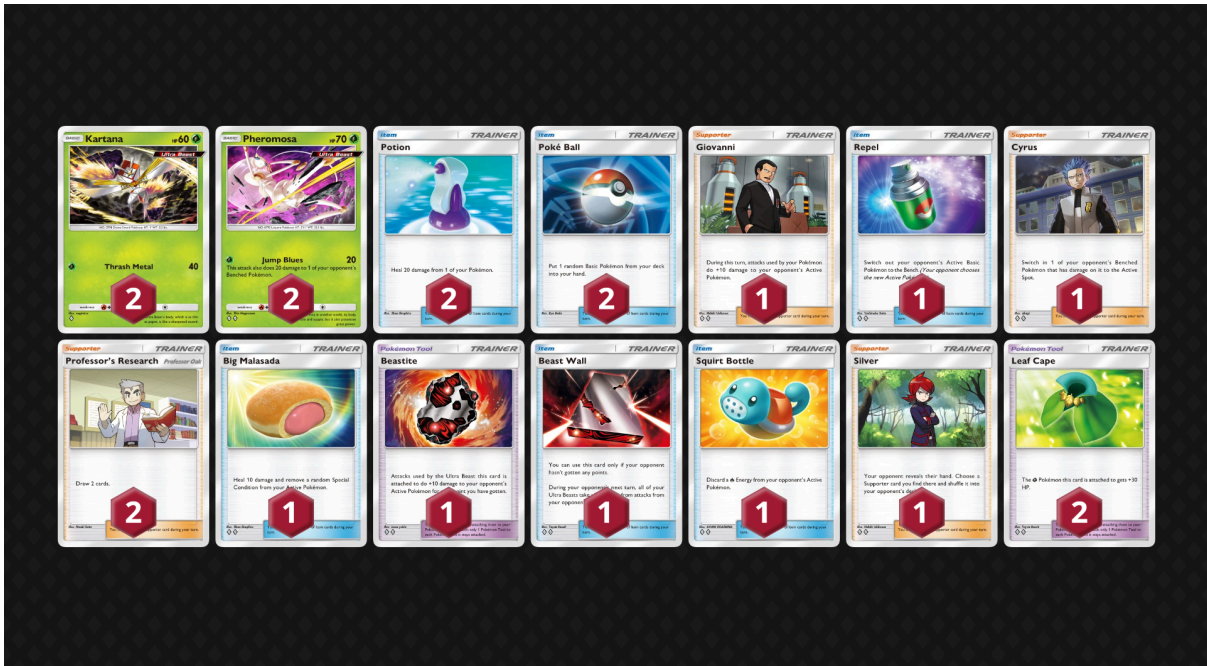

Here are a few example decks from the Pokémon Trading Card Game Pocket Little Cup Format.

Hitmonlee+Hitmonchan+Farfetch'd

Hitmonlee+Hitmonchan+Hitmontop

Oricorio+Farfetch'd

Kartana+Pheromosa Version 1

Kartana+Pheromosa Version2

Tentacool+Salandit

Audino+Azurill+Shaymin

Emolga+Farfetch'd

Skarmory+Klefki

Pheromosa+Hitmontop

Durant+Farfetch'd

Rotom+Rotom Frost+Shaymin form

Skarmory+Rotom