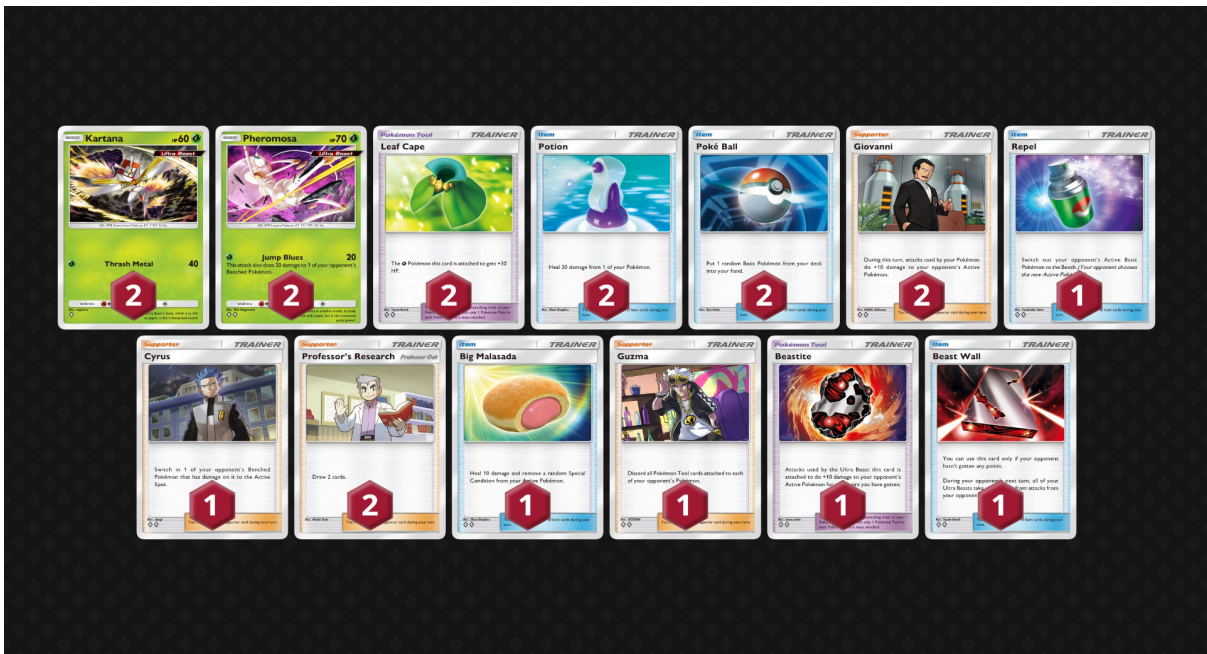

Here are a few example decks from the Pokémon Trading Card Game Pocket Little Cup Format.

Hitmonlee+Hitmonchan+Farfetch'd

Hitmonlee+Hitmonchan+Hitmontop

Oricorio+Farfetch'd

Kartana+Pheromosa Version 1

Kartana+Pheromosa Version2

Tentacool+Salandit

Audino+Azurill+Shaymin

Emolga+Farfetch'd

Skarmory+Klefki

Pheromosa+Hitmontop

Durant+Farfetch'd

Rotom+Rotom Frost+Shaymin form

Skarmory+Rotom