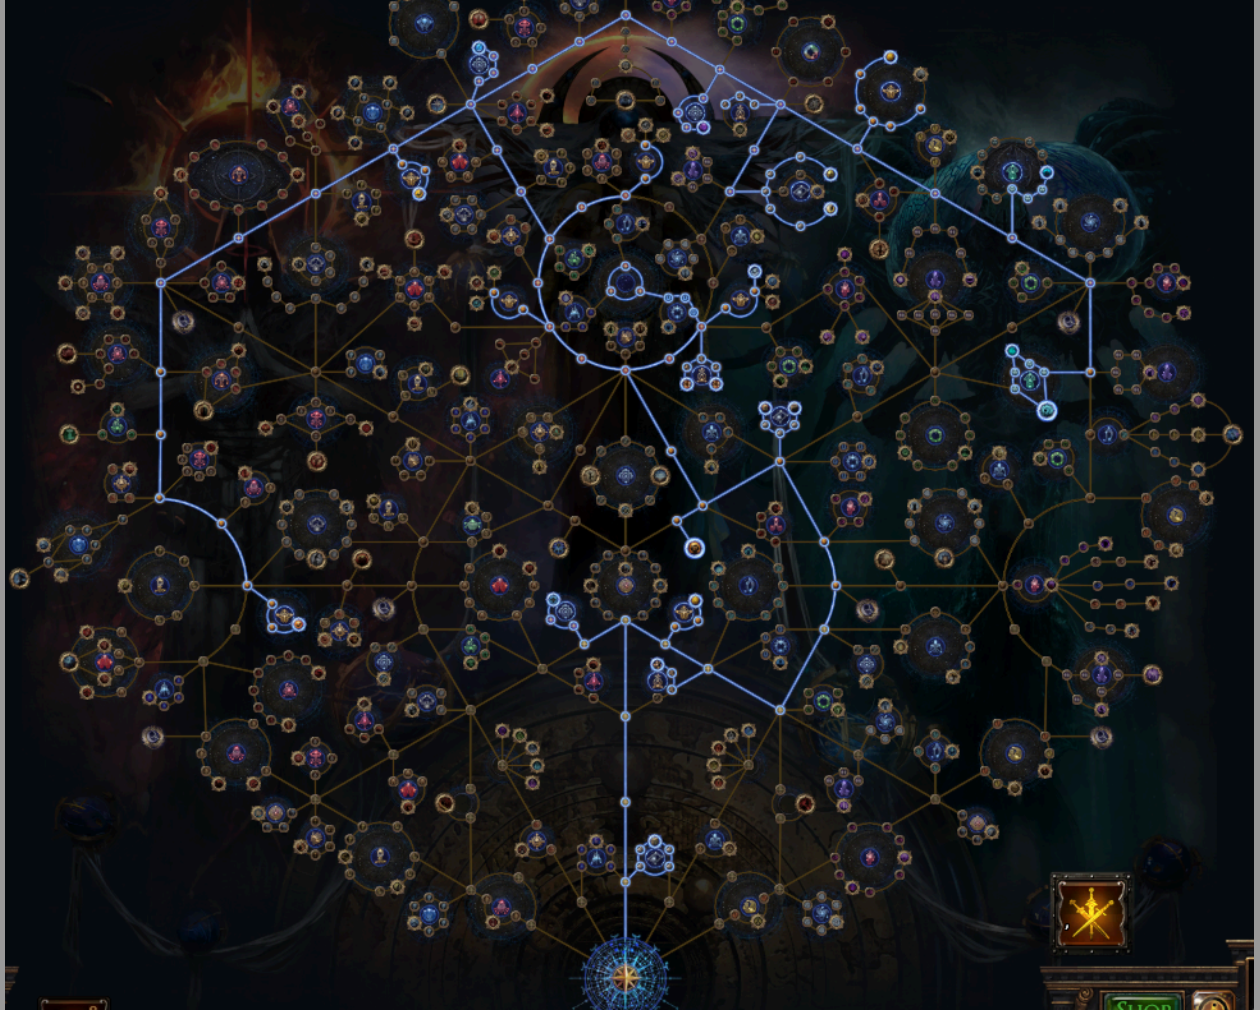

Poe Strongboxes Farming

By MinMaxedARPG

<https://MinMaxedARPG.com>

General Run down future proofing

Good Maps

Jungle Valley is good

You might want to run grave trough to get the nameless seer for the cards

Ambush for more strongboxes

So The scarabs for this can generally change
For T17's you want
1x containment
1x discernment
1x potency
1x compartments
Then either 1x ambush or 1x stability for more portals

For Vaal temples you want

1x discernment

1x compartments

1x potency

Then either

2x ambush

Or 1x ambush and 1x stability for more portals