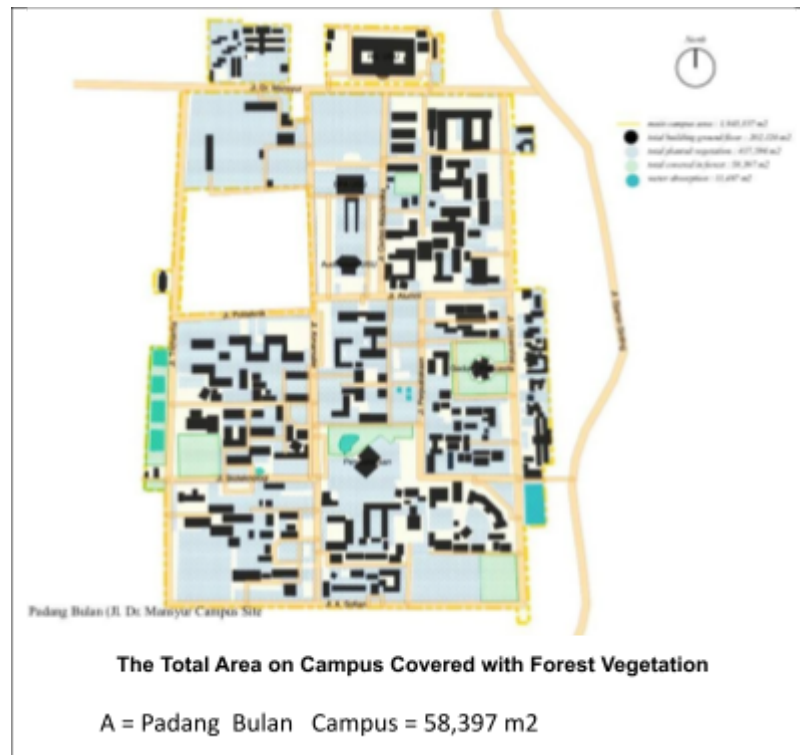

Kwala Bekala Campus
Deli Serdang, North Sumatera

Kebun percobaan Tambunan A
Langkat, North Sumatera

Green House, Kebun Tambunan A USU, Langkat North Sumatera

Total area on campus covered in forest vegetation (in meter²)

The Total Area on Campus Covered with Forest Vegetation

Tambunan A Campus Site

Tambunan A Campus Site

The Total Area on Campus Covered with Forest Vegetation
C = Tambunan A Experimental Garden = 26,707 m²