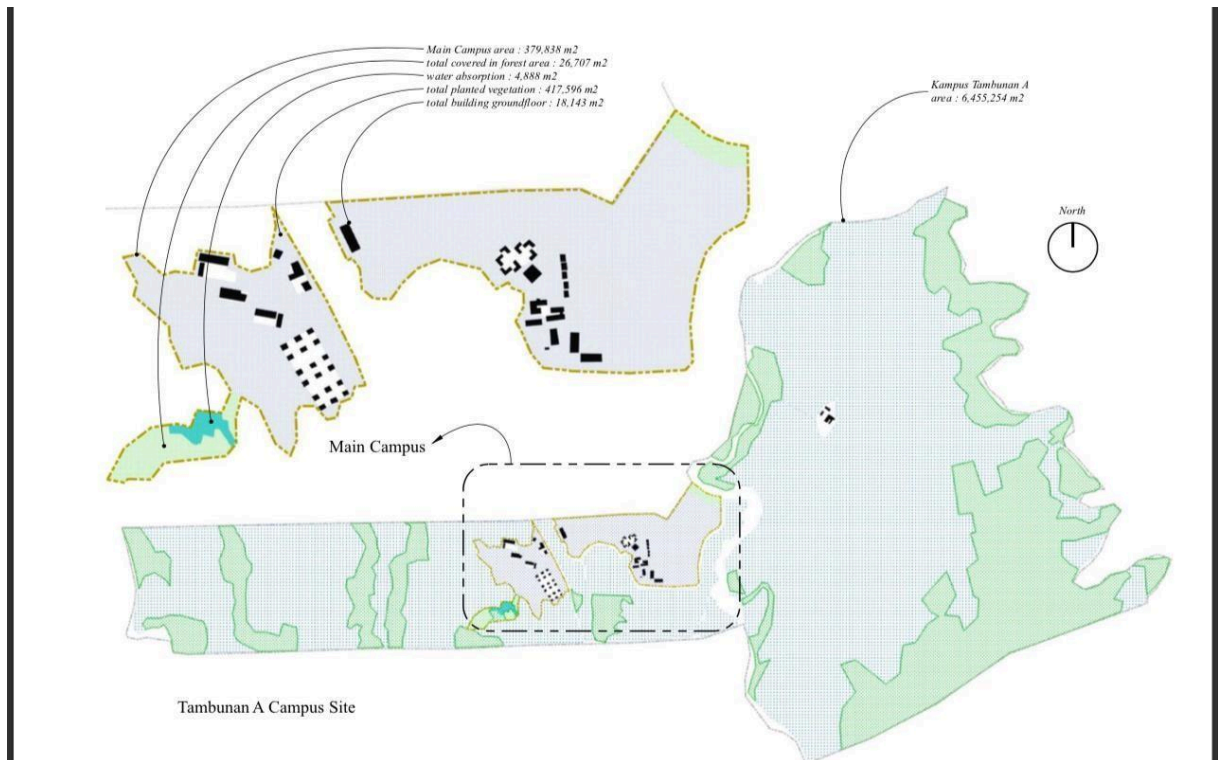

Kwala Bekala Campus
Deli Serdang, North Sumatera

Kebun percobaan Tambunan A
Langkat, North Sumatera

Green House, Kebun Tambunan A USU, Langkat North Sumatera

Total area on campus covered in forest vegetation (in meter²)

The Total Area on Campus Covered with Forest Vegetation

Tambunan A Campus Site

Tambunan A Campus Site

The Total Area on Campus Covered with Forest Vegetation
C = Tambunan A Experimental Garden = 26,707 m²