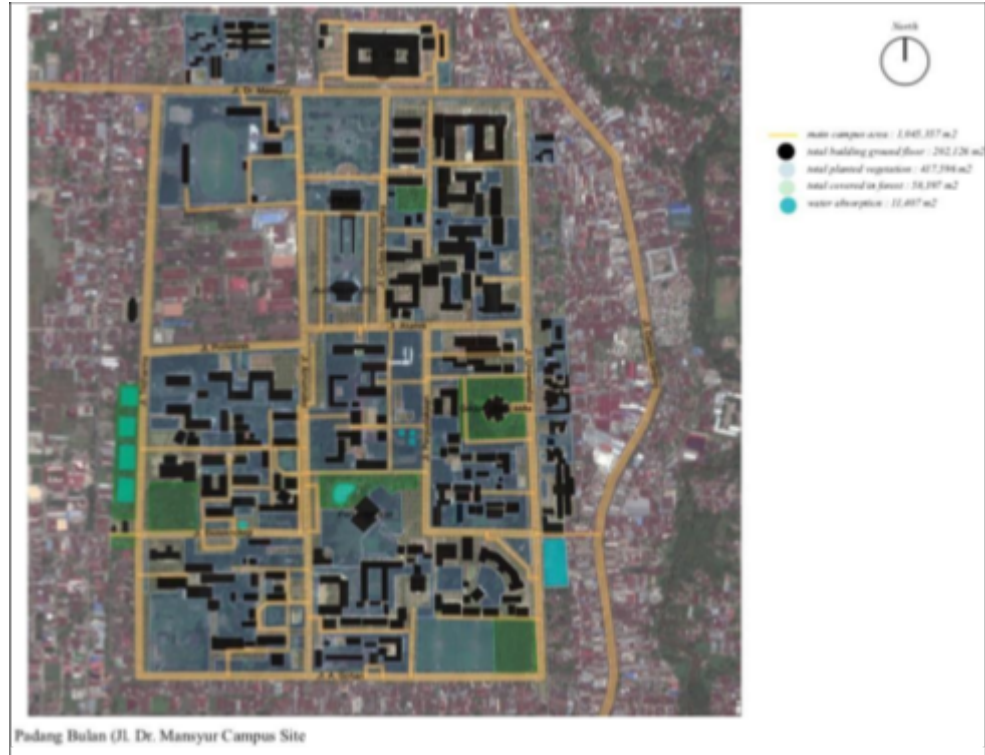

Kwala Bekala Campus
Deli Serdang, North Sumatera

Kebun percobaan Tambunan A
Langkat, North Sumatera

Green House, Kebun Tambunan A USU, Langkat North Sumatera

Total area on campus covered in forest vegetation (in meter²)

The Total Area on Campus Covered with Forest Vegetation

Tambunan A Campus Site

Tambunan A Campus Site

The Total Area on Campus Covered with Forest Vegetation
C = Tambunan A Experimental Garden = 26,707 m²