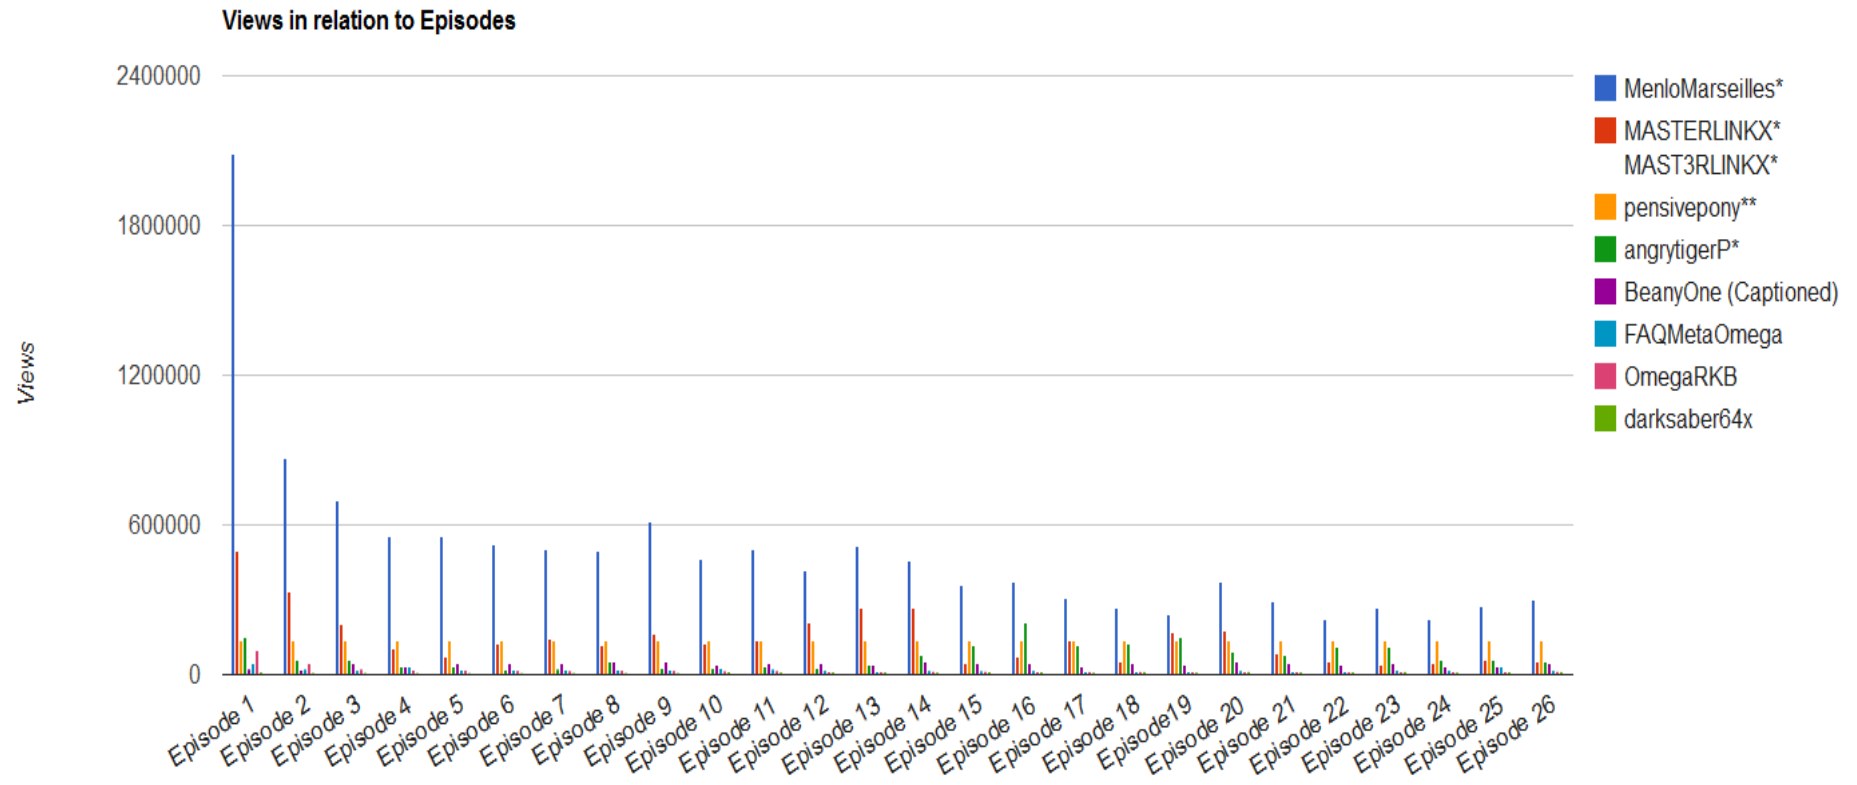

I can't believe I forgot to put in graphs ... give me a second