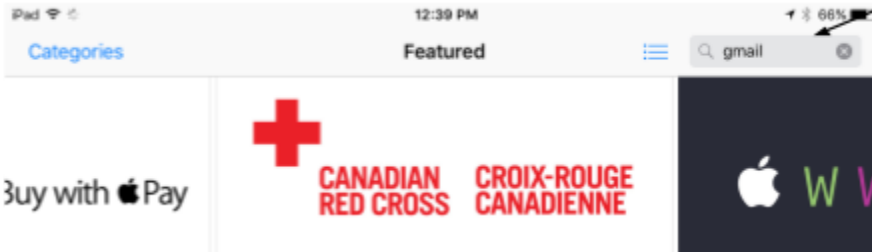

Getting into NLESD Google Mail with Mobile Devices

Download Gmail app on your mobile device

iOS/Apple

(1) Click to open app store

(2) Search for Gmail app

(3) Click to install

(4) Click to open app

Android

(1) Open Google Play Store

(2) Search for Gmail App

(3) Click to install Gmail app

(4) Click to open Gmail app

Add your NLESD Google Account to your mobile device

It will detect your sign in if you have signed in previously