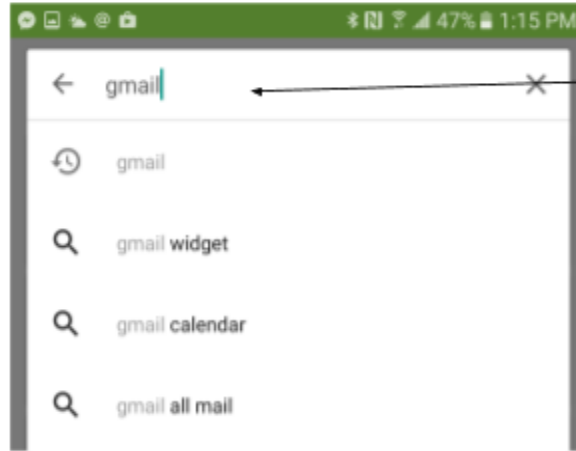

Getting into NLESD Google Mail with Mobile Devices

Download Gmail app on your mobile device

iOS/Apple

(1) Click to open app store

(2) Search for Gmail app

(3) Click to install

(4) Click to open app

Android

(1) Open Google Play Store

(2) Search for Gmail App

(3) Click to install Gmail app

(4) Click to open Gmail app

Add your NLESD Google Account to your mobile device

It will detect your sign in if you have signed in previously