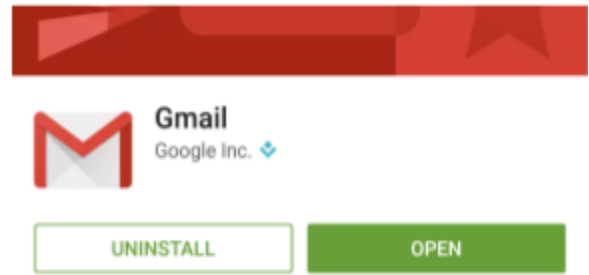

(4) Click to open Gmail app

Add your NLESD Google Account to your mobile device