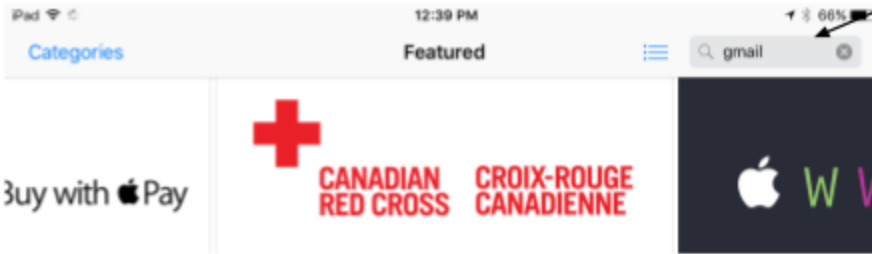

Getting into NLESD Google Mail with Mobile Devices

Download Gmail app on your mobile device

iOS/Apple

(1) Click to open app store

(2) Search for Gmail app

(3) Click to install

(4) Click to open app

Android

(1) Open Google Play Store

(2) Search for Gmail App

(3) Click to install Gmail app

(4) Click to open Gmail app

Add your NLESD Google Account to your mobile device

It will detect your sign in if you have signed in previously