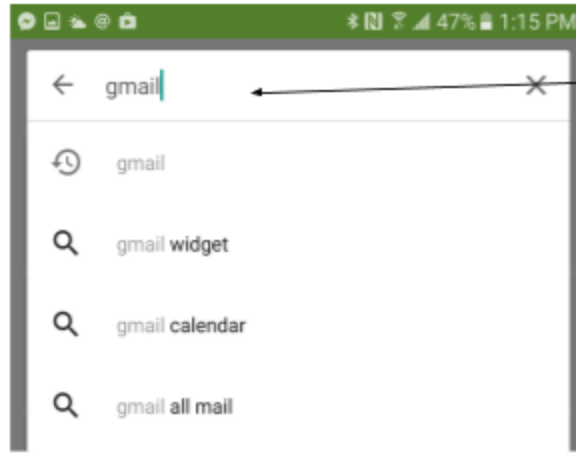

Getting into NLESD Google Mail with Mobile Devices

Download Gmail app on your mobile device

iOS/Apple

(1) Click to open app store

(2) Search for Gmail app

(3) Click to install

(4) Click to open app

Android

(1) Open Google Play Store

(2) Search for Gmail App

(3) Click to install Gmail app

(4) Click to open Gmail app

Add your NLESD Google Account to your mobile device

It will detect your sign in if you have signed in previously