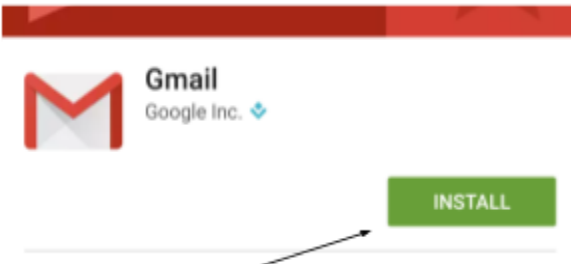

Getting into NLESD Google Mail with Mobile Devices

Download Gmail app on your mobile device

iOS/Apple

(1) Click to open app store

(2) Search for Gmail app

(3) Click to install

(4) Click to open app

Android

(1) Open Google Play Store

(2) Search for Gmail App

(3) Click to install Gmail app

(4) Click to open Gmail app

Add your NLESD Google Account to your mobile device

It will detect your sign in if you have signed in previously