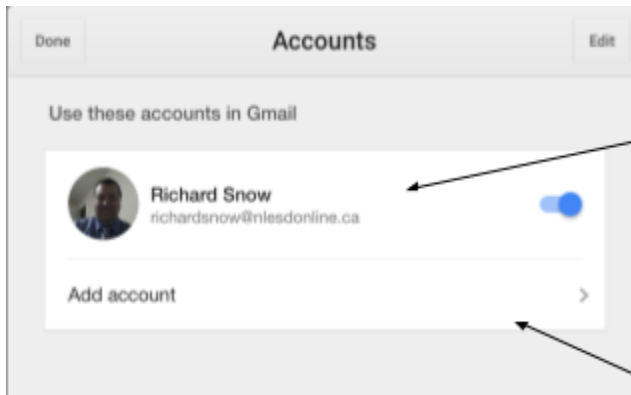

(1) Open Google Play Store

(2) Search for Gmail App

(3) Click to install Gmail app

(4) Click to open Gmail app

Add your NLESD Google Account to your mobile device

It will detect your sign in if you have signed in previously

This is where you add your NLESD account for the first time.

View your e-mails from your mobile device:

Settings tabs

Categories and Labels for E-mails