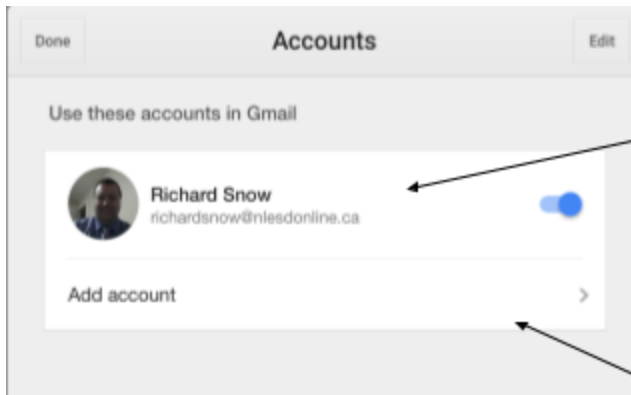

(1) Open Google Play Store

(2) Search for Gmail App

(3) Click to install Gmail app

(4) Click to open Gmail app

Add your NLESD Google Account to your mobile device

It will detect your sign in if you have signed in previously

This is where you add your NLESD account for the first time.

View your e-mails from your mobile device:

Settings tabs

Categories and Labels for E-mails