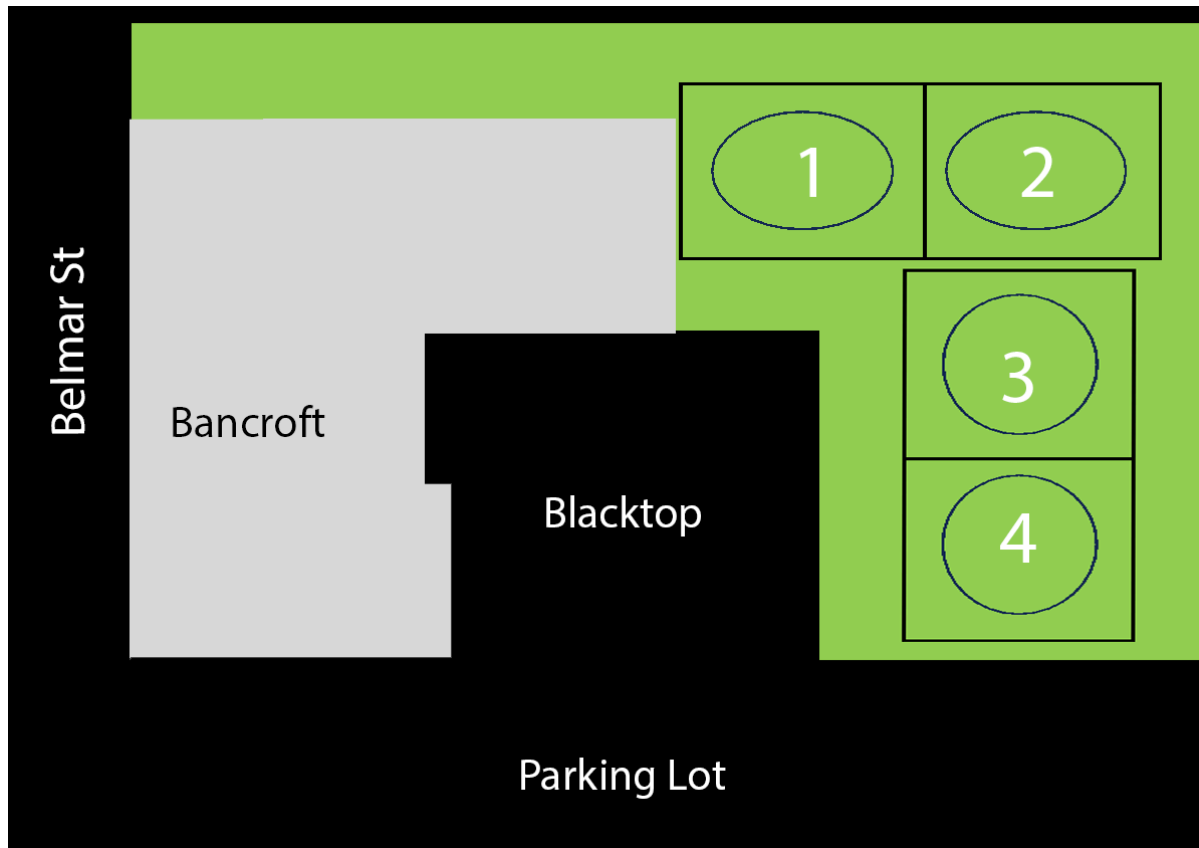

# Bancroft Elementary

Field Number	M/W	T/TH
<b>11 v 11</b>	Fury U16 Stef	JR Mighty Unicorns U10/Arden Select
<b>7 v 7</b>	Chili Peppers U12 Mackenzie	Arden Select Mario