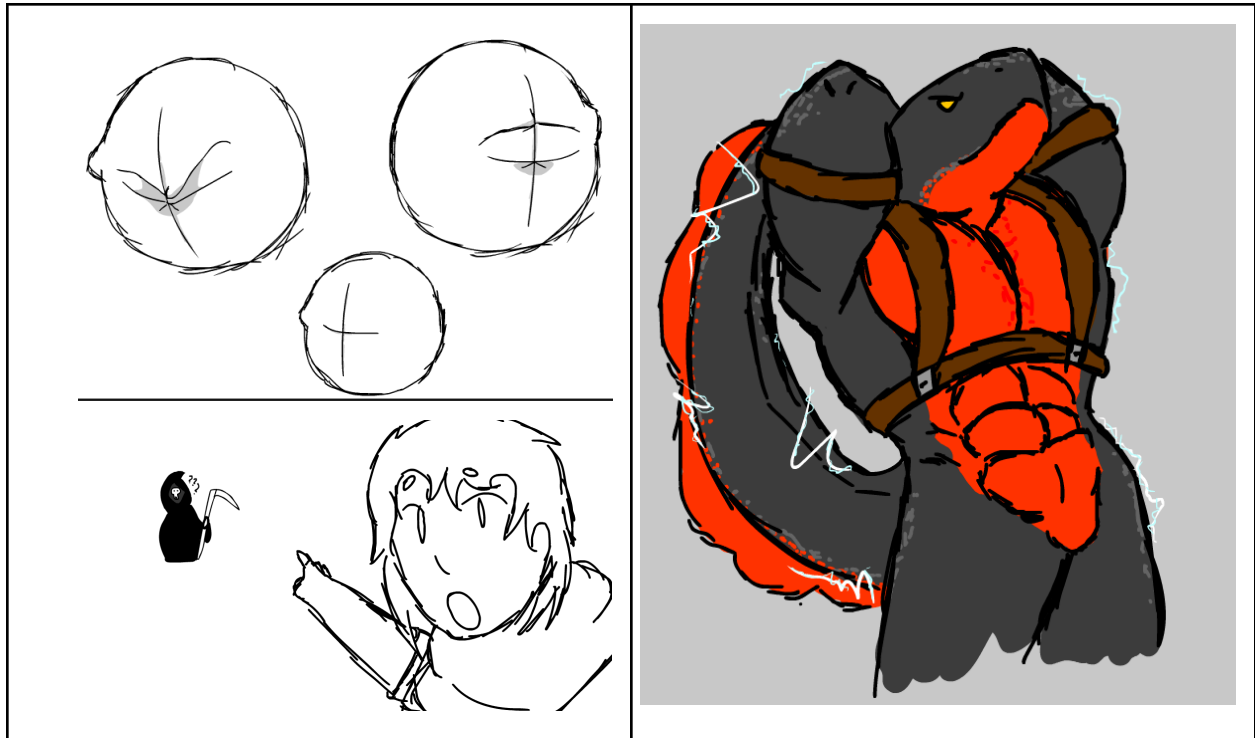

I CANNOT NOT DO :

*NSFW
Certain Kinks/Fetishes*

Commission Options

Sketch Type

3 USD | 150 PhP (GCash)

Usually a quick rough sketch of your character.

Colors are **optional** and require no additional charge.

Examples of sketch pieces.

Line Art

12 USD | 350 PhP (GCash)

A more refined piece of your character.

Colors are flat only!

Fully Shaded Piece

25 USD | 650 PhP (GCash)

If you want to have your line art fully rendered, this is the option for you.