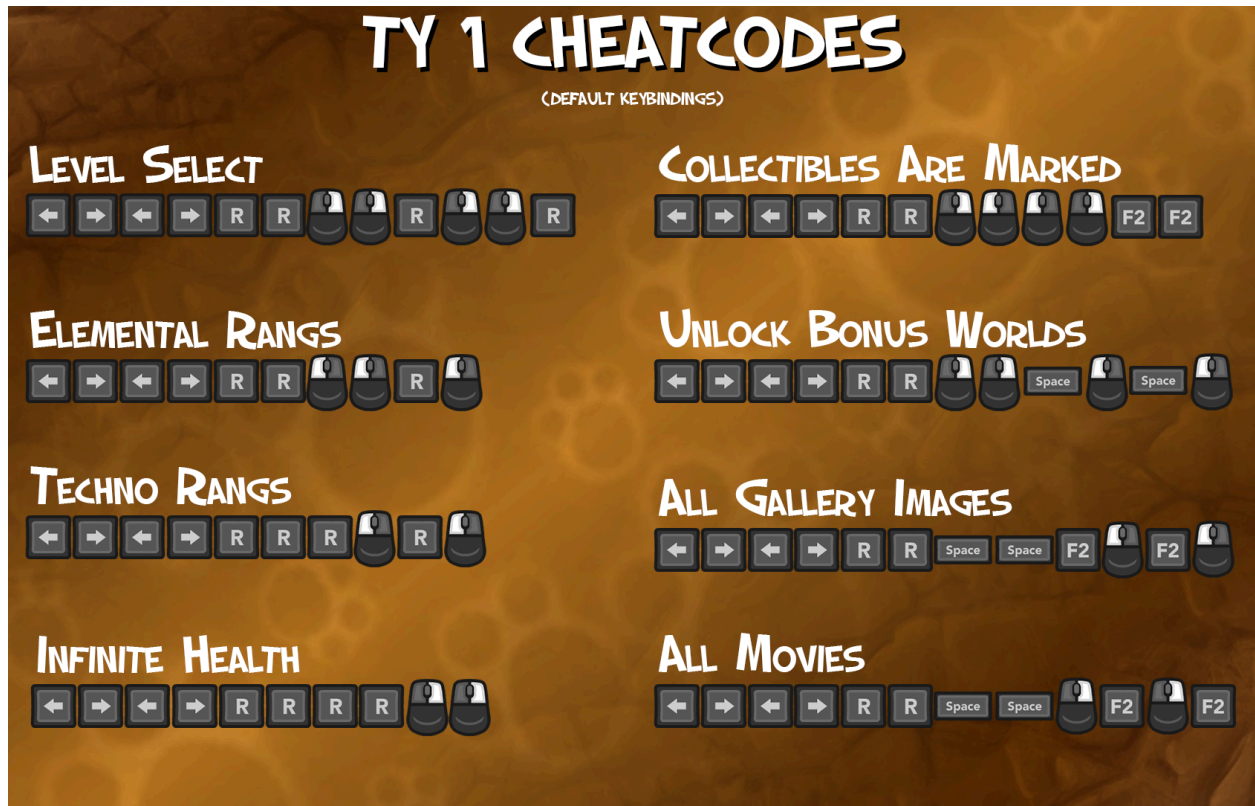

Ty1 Practice Mod

Created by Buzchy & Lawn

[DOWNLOAD](#)

[Installation Guide](#)

1. Download the mod file [here](#)
2. Open this folder "C:\Program Files (x86)\Steam\steamapps\common\TY the Tasmanian Tiger"
3. Put the "Patch_PC.rkv" in the folder
4. Start the game and enjoy :)

Ty Cheats: *(Left/Right are arrow keys, not A & D | Left/Right are d-pad on controllers)*

HARDCORE DOESN'T HAVE CHEATS

Note: Some levels in hub1 may be a little weird to access, if you go to one of the standard spawn points and jump up you will hit a teleporter which takes you into a custom sky hub which is under construction with all the hub1 levels.