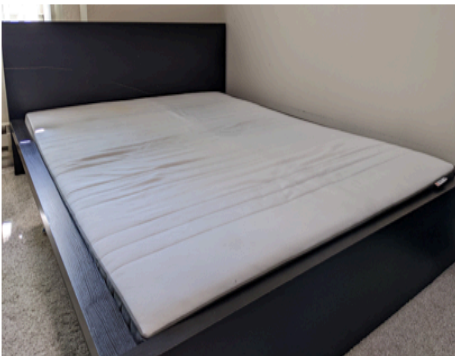

9. RESERVED : Ikea white storage unit: \$40

10. Side drawer: \$15

11. **RESERVED** : Ikea Malm 2-drawer chest: \$40

12. **RESERVED** : Bed Frame (It will be dismantled before pickup): \$90  
(Fits into normal sedan)