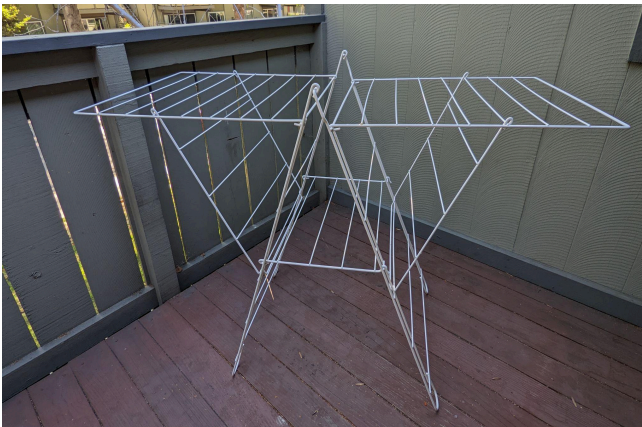

14. **RESERVED**: Clothes drying rack (indoor/outdoor): $15
  (available on : 25th october)