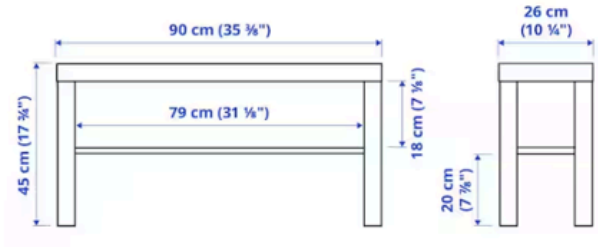

***** SOLD OUT ITEMS *****

27. SOLD: LACK TV unit: $10