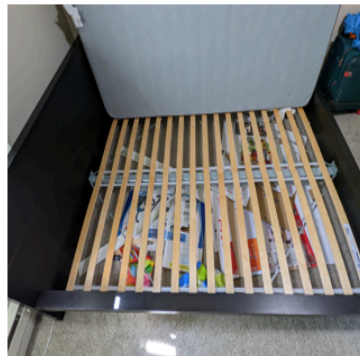

9. RESERVED : Ikea white storage unit: \$40

10. Side drawer: \$15

11. **RESERVED** : Ikea Malm 2-drawer chest: \$40

12. **RESERVED** : Bed Frame (It will be dismantled before pickup): \$90  
(Fits into normal sedan)